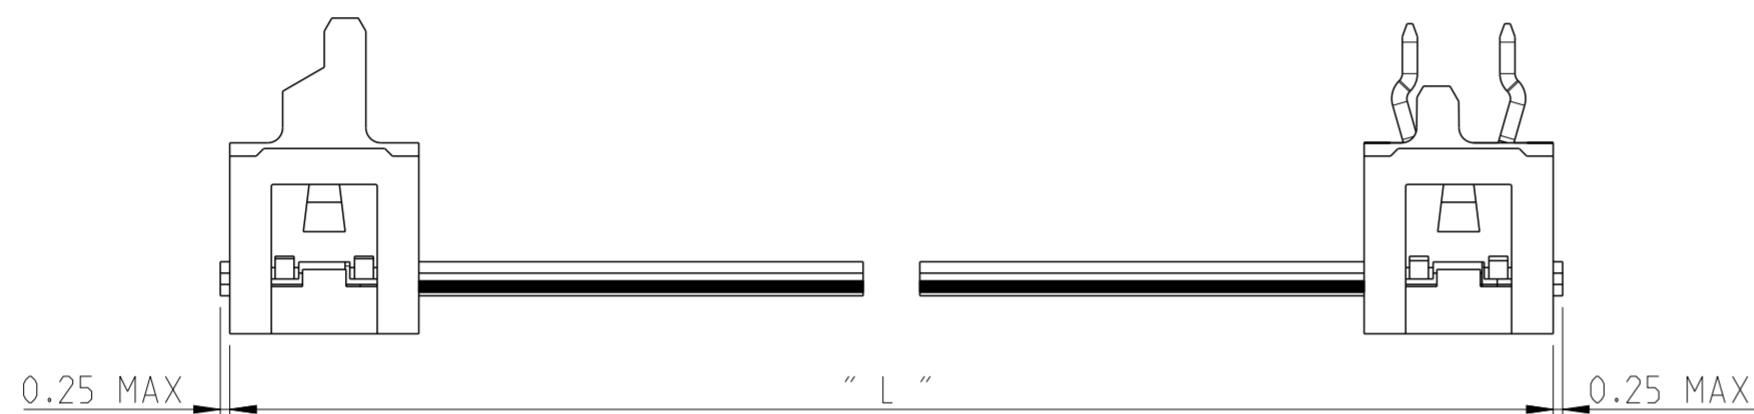

THIS DRAWING IS UNPUBLISHED. RELEASED FOR PUBLICATION 20  
 © COPYRIGHT 20 BY - ALL RIGHTS RESERVED.

REVISIONS				
P	LTR	DESCRIPTION	DATE	APVD
	A	INITIAL RELEASE	14OCT2014	RK BvH

NOTES:

- 1 ASSEMBLIES TO BE TESTED FOR 100% CONTINUITY
- 2 ASSEMBLIES ARE PACKAGED ACCORDING PACKAGING SPEC 107-19582
- 3 RED MARKED CORRESPONDS TO PIN 1
- 4 FOR MOW TO MOW SEE 2205060
- 5 HOUSING COLOR BLACK

SCALE : 4:1

2205112-X (4 POSITION CABLE ASSEMBLY) AS SHOWN

TE PN	POS	LENGTH	DESCRIPTION
2205120-3	20	200	CA MICRO-MATCH MOW -PB 20POS
2205120-2	20	150	CA MICRO-MATCH MOW -PB 20POS
2205120-1	20	75	CA MICRO-MATCH MOW -PB 20POS
2205119-3	18	200	CA MICRO-MATCH MOW -PB 18POS
2205119-2	18	150	CA MICRO-MATCH MOW -PB 18POS
2205119-1	18	75	CA MICRO-MATCH MOW -PB 18POS
2205118-3	16	200	CA MICRO-MATCH MOW -PB 16POS
2205118-2	16	150	CA MICRO-MATCH MOW -PB 16POS
2205118-1	16	75	CA MICRO-MATCH MOW -PB 16POS
2205117-3	14	200	CA MICRO-MATCH MOW -PB 14POS
2205117-2	14	150	CA MICRO-MATCH MOW -PB 14POS
2205117-1	14	75	CA MICRO-MATCH MOW -PB 14POS
2205116-3	12	200	CA MICRO-MATCH MOW -PB 12POS
2205116-2	12	150	CA MICRO-MATCH MOW -PB 12POS
2205116-1	12	75	CA MICRO-MATCH MOW -PB 12POS
2205115-3	10	200	CA MICRO-MATCH MOW -PB 10POS
2205115-2	10	150	CA MICRO-MATCH MOW -PB 10POS
2205115-1	10	75	CA MICRO-MATCH MOW -PB 10POS
2205114-3	8	200	CA MICRO-MATCH MOW -PB 8POS
2205114-2	8	150	CA MICRO-MATCH MOW -PB 8POS
2205114-1	8	75	CA MICRO-MATCH MOW -PB 8POS
2205113-3	6	200	CA MICRO-MATCH MOW -PB 6POS
2205113-2	6	150	CA MICRO-MATCH MOW -PB 6POS
2205113-1	6	75	CA MICRO-MATCH MOW -PB 6POS
2205112-3	4	200	CA MICRO-MATCH MOW -PB 4POS
2205112-2	4	150	CA MICRO-MATCH MOW -PB 4POS
2205112-1	4	75	CA MICRO-MATCH MOW -PB 4POS

SIZE: A2 CAGE CODE: - DRAWING NO: C-2205112 RESTRICTED TO: -

Customer Drawing SCALE: 5:1 SHEET: 1 OF 1 REV: A