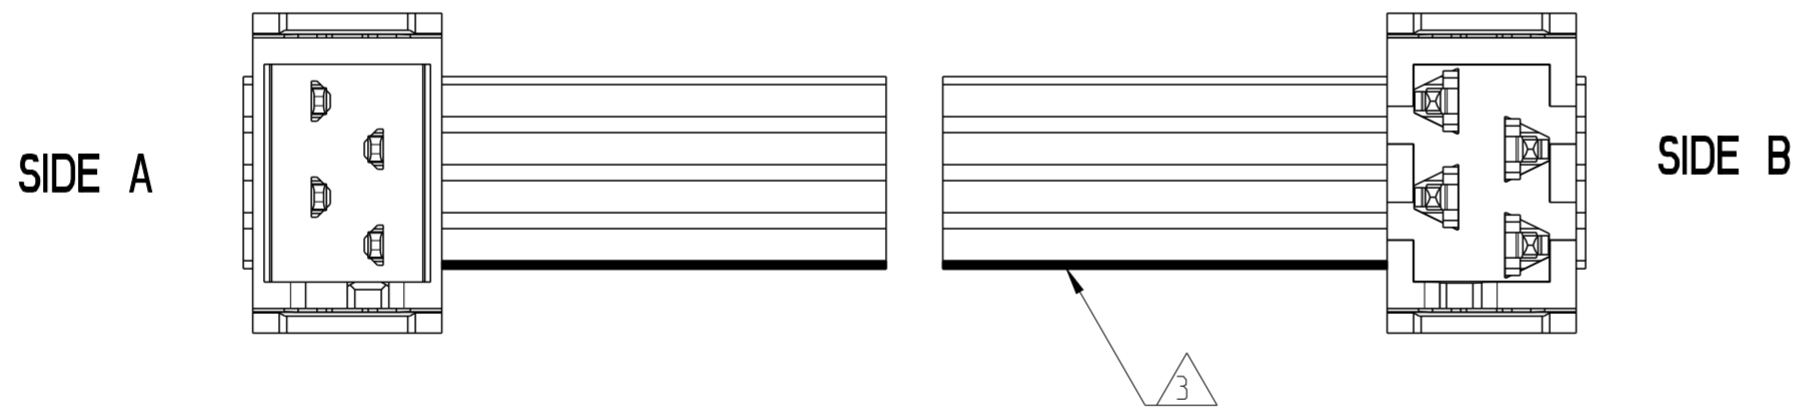

THIS DRAWING IS UNPUBLISHED. RELEASED FOR PUBLICATION 20  
 © COPYRIGHT 20 BY - ALL RIGHTS RESERVED.

REVISIONS				
P	LTR	DESCRIPTION	DATE	APVD
	A	INITIAL RELEASE	14OCT2014	RK BvH

NOTES:

- 1 ASSEMBLIES TO BE TESTED FOR 100% CONTINUITY
- 2 ASSEMBLIES ARE PACKAGED ACCORDING PACKAGING SPEC 107-19582
- 3 RED MARKED CORRESPONDS TO PIN 1
- 4 FOR MOW TO MOW SEE 2205060
- 5 HOUSING COLOR BLACK

SCALE : 4:1

2205112-X (4 POSITION CABLE ASSEMBLY) AS SHOWN

TE PN	POS	LENGTH	DESCRIPTION
2205120-3	20	200	CA MICRO-MATCH MOW -PB 20POS
2205120-2	20	150	CA MICRO-MATCH MOW -PB 20POS
2205120-1	20	75	CA MICRO-MATCH MOW -PB 20POS
2205119-3	18	200	CA MICRO-MATCH MOW -PB 18POS
2205119-2	18	150	CA MICRO-MATCH MOW -PB 18POS
2205119-1	18	75	CA MICRO-MATCH MOW -PB 18POS
2205118-3	16	200	CA MICRO-MATCH MOW -PB 16POS
2205118-2	16	150	CA MICRO-MATCH MOW -PB 16POS
2205118-1	16	75	CA MICRO-MATCH MOW -PB 16POS
2205117-3	14	200	CA MICRO-MATCH MOW -PB 14POS
2205117-2	14	150	CA MICRO-MATCH MOW -PB 14POS
2205117-1	14	75	CA MICRO-MATCH MOW -PB 14POS
2205116-3	12	200	CA MICRO-MATCH MOW -PB 12POS
2205116-2	12	150	CA MICRO-MATCH MOW -PB 12POS
2205116-1	12	75	CA MICRO-MATCH MOW -PB 12POS
2205115-3	10	200	CA MICRO-MATCH MOW -PB 10POS
2205115-2	10	150	CA MICRO-MATCH MOW -PB 10POS
2205115-1	10	75	CA MICRO-MATCH MOW -PB 10POS
2205114-3	8	200	CA MICRO-MATCH MOW -PB 8POS
2205114-2	8	150	CA MICRO-MATCH MOW -PB 8POS
2205114-1	8	75	CA MICRO-MATCH MOW -PB 8POS
2205113-3	6	200	CA MICRO-MATCH MOW -PB 6POS
2205113-2	6	150	CA MICRO-MATCH MOW -PB 6POS
2205113-1	6	75	CA MICRO-MATCH MOW -PB 6POS
2205112-3	4	200	CA MICRO-MATCH MOW -PB 4POS
2205112-2	4	150	CA MICRO-MATCH MOW -PB 4POS
2205112-1	4	75	CA MICRO-MATCH MOW -PB 4POS