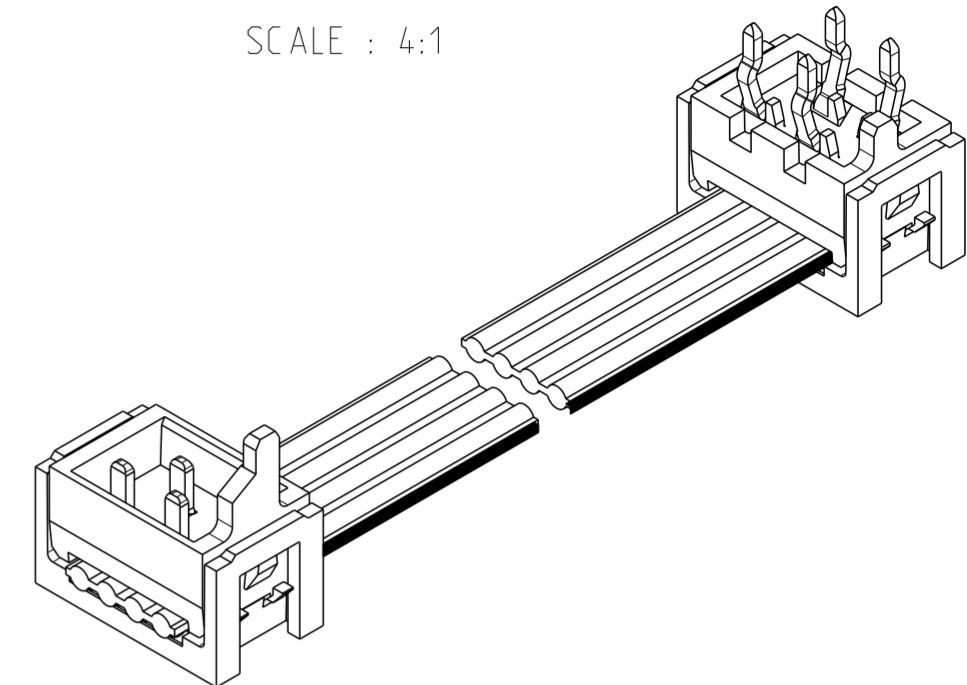

THIS DRAWING IS UNPUBLISHED. RELEASED FOR PUBLICATION 20  
 © COPYRIGHT 20 BY - ALL RIGHTS RESERVED.

REVISIONS				
P	LTR	DESCRIPTION	DATE	APVD
	A	INITIAL RELEASE	14OCT2014	RK BvH

NOTES:

- 1 ASSEMBLIES TO BE TESTED FOR 100% CONTINUITY
- 2 ASSEMBLIES ARE PACKAGED ACCORDING PACKAGING SPEC 107-19582
- 3 RED MARKED CORRESPONDS TO PIN 1
- 4 FOR MOW TO MOW SEE 2205060
- 5 HOUSING COLOR BLACK

SCALE : 4:1

2205112-X (4 POSITION CABLE ASSEMBLY) AS SHOWN

TE PN	POS	LENGTH	DESCRIPTION
2205120-3	20	200	CA MICRO-MATCH MOW -PB 20POS
2205120-2	20	150	CA MICRO-MATCH MOW -PB 20POS
2205120-1	20	75	CA MICRO-MATCH MOW -PB 20POS
2205119-3	18	200	CA MICRO-MATCH MOW -PB 18POS
2205119-2	18	150	CA MICRO-MATCH MOW -PB 18POS
2205119-1	18	75	CA MICRO-MATCH MOW -PB 18POS
2205118-3	16	200	CA MICRO-MATCH MOW -PB 16POS
2205118-2	16	150	CA MICRO-MATCH MOW -PB 16POS
2205118-1	16	75	CA MICRO-MATCH MOW -PB 16POS
2205117-3	14	200	CA MICRO-MATCH MOW -PB 14POS
2205117-2	14	150	CA MICRO-MATCH MOW -PB 14POS
2205117-1	14	75	CA MICRO-MATCH MOW -PB 14POS
2205116-3	12	200	CA MICRO-MATCH MOW -PB 12POS
2205116-2	12	150	CA MICRO-MATCH MOW -PB 12POS
2205116-1	12	75	CA MICRO-MATCH MOW -PB 12POS
2205115-3	10	200	CA MICRO-MATCH MOW -PB 10POS
2205115-2	10	150	CA MICRO-MATCH MOW -PB 10POS
2205115-1	10	75	CA MICRO-MATCH MOW -PB 10POS
2205114-3	8	200	CA MICRO-MATCH MOW -PB 8POS
2205114-2	8	150	CA MICRO-MATCH MOW -PB 8POS
2205114-1	8	75	CA MICRO-MATCH MOW -PB 8POS
2205113-3	6	200	CA MICRO-MATCH MOW -PB 6POS
2205113-2	6	150	CA MICRO-MATCH MOW -PB 6POS
2205113-1	6	75	CA MICRO-MATCH MOW -PB 6POS
2205112-3	4	200	CA MICRO-MATCH MOW -PB 4POS
2205112-2	4	150	CA MICRO-MATCH MOW -PB 4POS
2205112-1	4	75	CA MICRO-MATCH MOW -PB 4POS

SIZE: A2 CAGE CODE: - DRAWING NO: C-2205112 RESTRICTED TO: -

Customer Drawing SCALE: 5:1 SHEET: 1 OF 1 REV: A