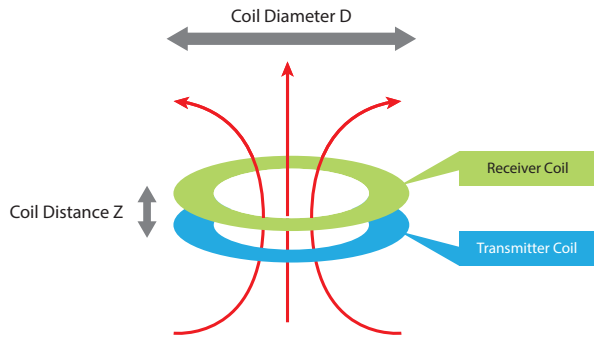

For more information, visit semtech.com/power-management/wireless-charging-ics/

Wireless Charging Basics

Wireless Charging Transmitters & Receivers

Semtech offers wireless power transmitter and receiver platforms for both direct and indirect charge applications in both standards-compliant and non-compliant systems. Semtech is a member of the Wireless Power Consortium (WPC) and the AirFuel Alliance, and is active in helping shape the future standards for wireless power.

FEATURE	INDUCTION	RESONANCE
Positioning Freedom	Lower	Higher
Efficiency	Higher	Lower
Power to Rx	Higher	Lower
Cost	Low	High
Radiated Emissions	Low	High

LinkCharge® Product Family

PRIMARY TECHNOLOGIES

MAGNETIC INDUCTION (MI)

Better efficiency

Tightly coupled coils: Z much smaller than D

MAGNETIC RESONANCE (MR)

Better positioning flexibility

Loosely coupled coils: Z similar to D

LINKCHARGE WIRELESS CHARGING EVM PORTFOLIO

LOW POWER WEARABLE