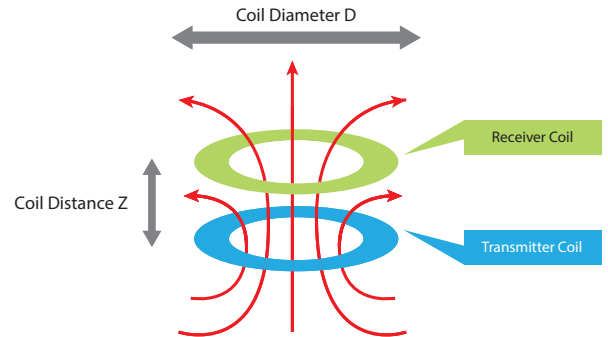

For more information, visit semtech.com/power-management/wireless-charging-ics/

Wireless Charging Basics

Wireless Charging Transmitters & Receivers

Semtech offers wireless power transmitter and receiver platforms for both direct and indirect charge applications in both standards-compliant and non-compliant systems. Semtech is a member of the Wireless Power Consortium (WPC) and the AirFuel Alliance, and is active in helping shape the future standards for wireless power.

FEATURE	INDUCTION	RESONANCE
Positioning Freedom	Lower	Higher
Efficiency	Higher	Lower
Power to Rx	Higher	Lower
Cost	Low	High
Radiated Emissions	Low	High

LinkCharge® Product Family

PRIMARY TECHNOLOGIES

MAGNETIC INDUCTION (MI)

Better efficiency

Tightly coupled coils: Z much smaller than D

MAGNETIC RESONANCE (MR)

Better positioning flexibility

Loosely coupled coils: Z similar to D

LINKCHARGE WIRELESS CHARGING EVM PORTFOLIO

LOW POWER WEARABLE