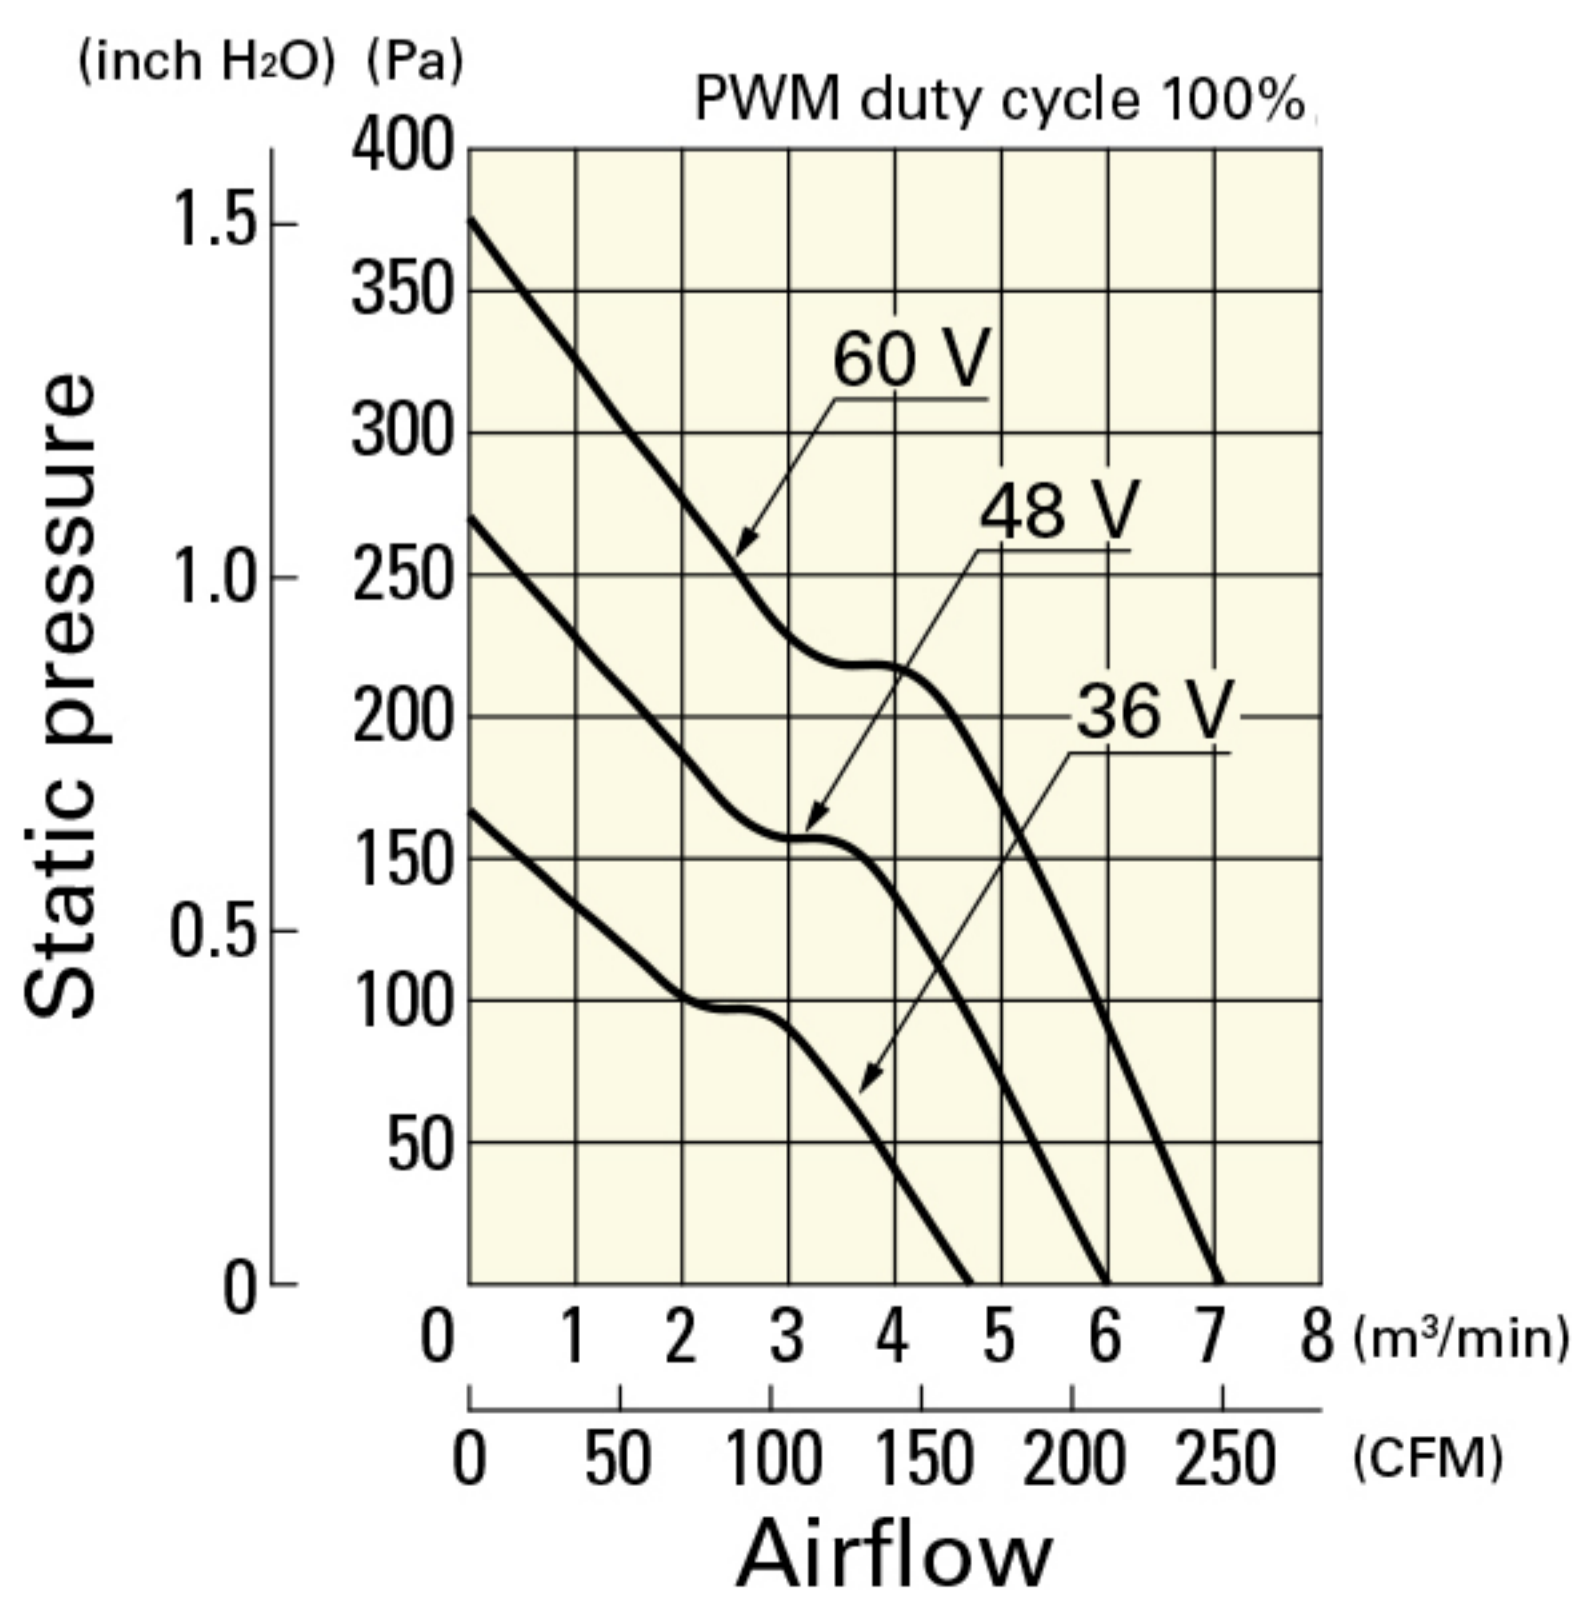

Operating voltage range

PWM duty - Speed characteristics example

**9LG1248P1S001** With pulse sensor with PWM control function

PWM duty cycle

Operating voltage range

PWM duty - Speed characteristics example

# Airflow - Static Pressure Characteristics / PWM Duty - Speed Characteristics Example

**9LG1248P1H001** With pulse sensor with PWM control function

PWM duty cycle

Operating voltage range

PWM duty - Speed characteristics example