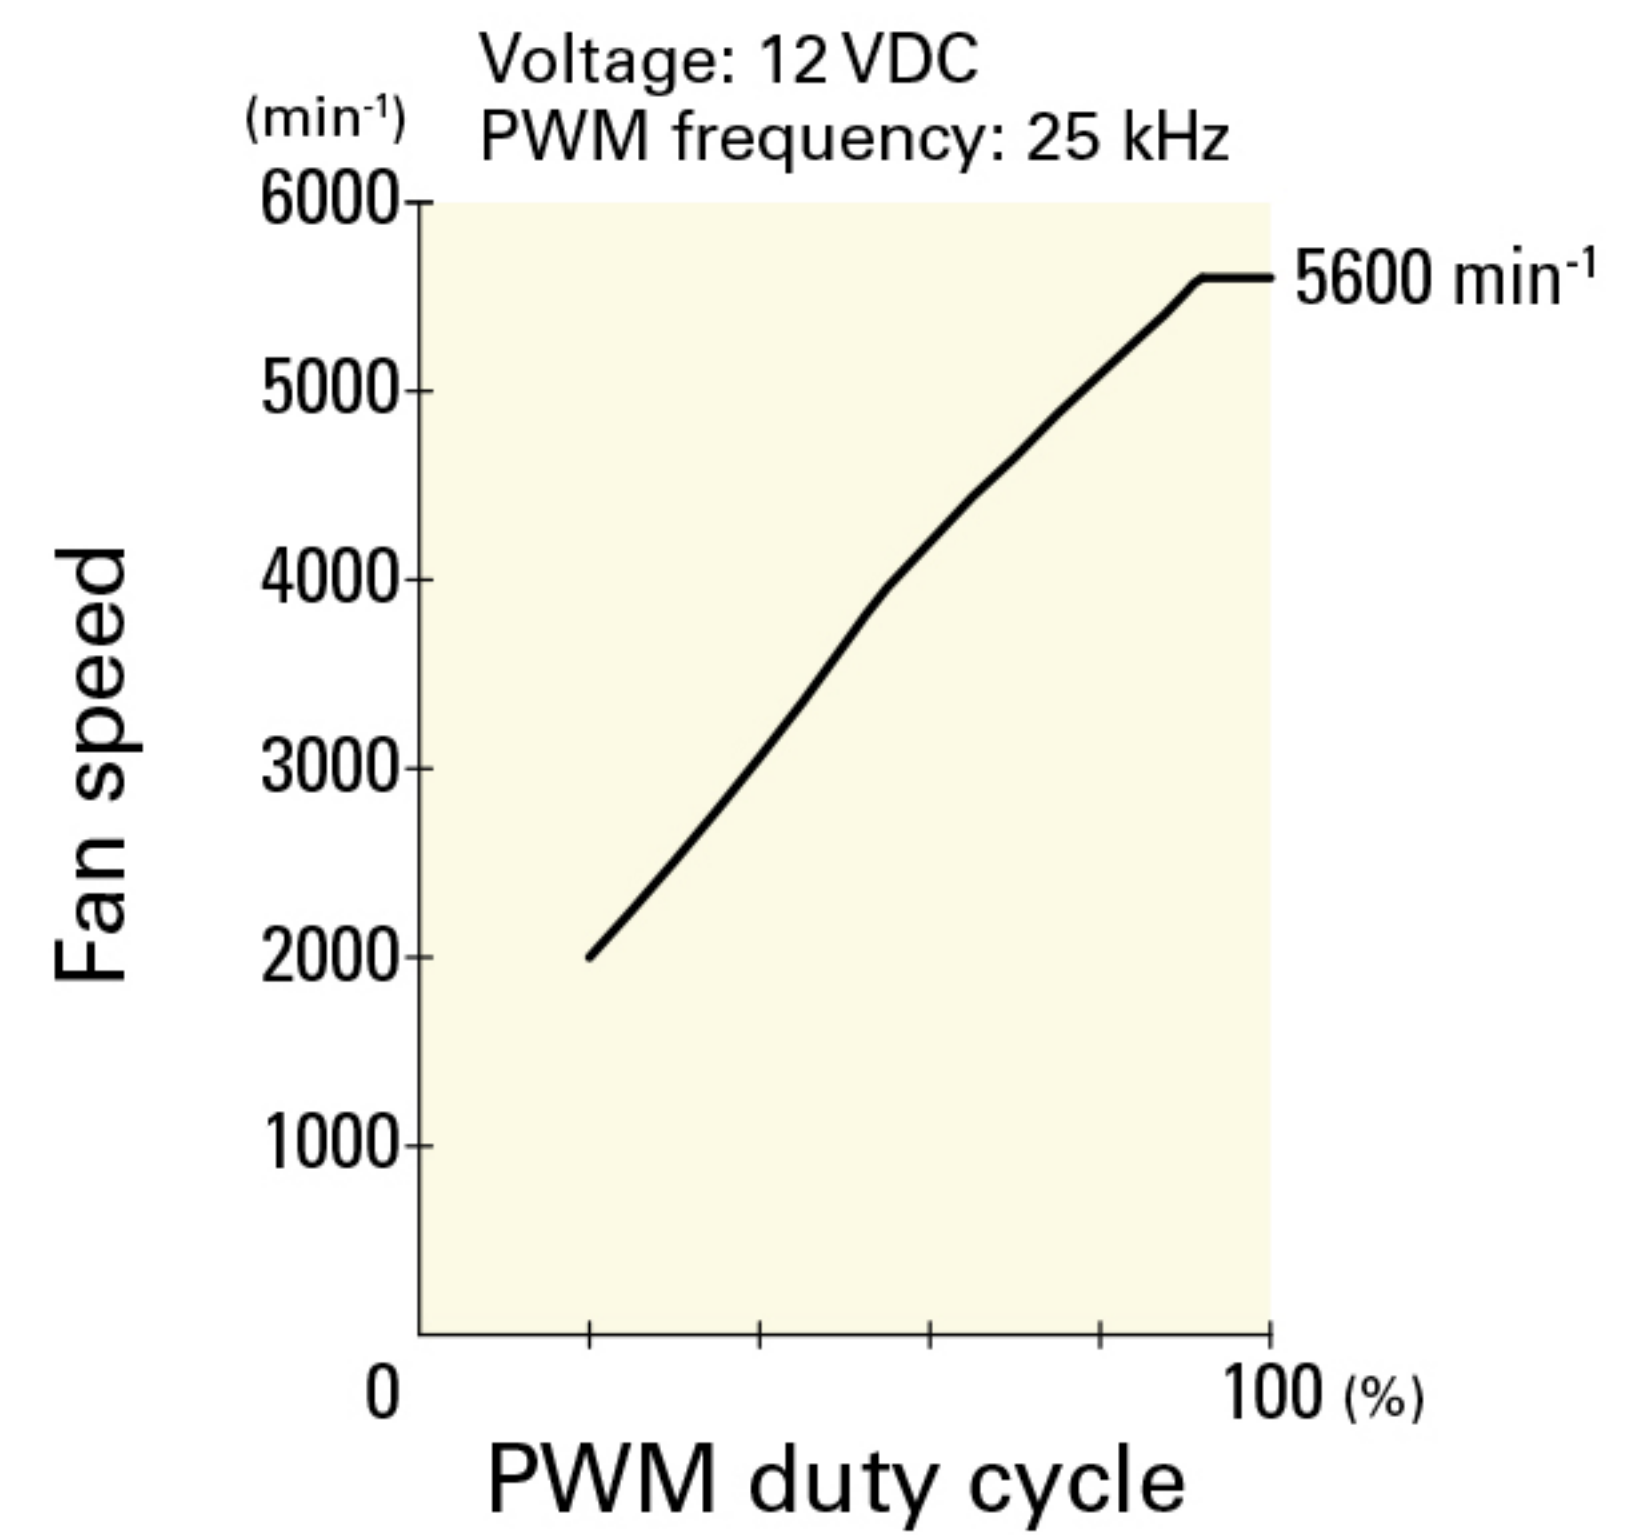

# Airflow - Static Pressure Characteristics / PWM Duty - Speed Characteristics Example

**9LG1212P1G001** With pulse sensor with PWM control function

PWM duty cycle

Operating voltage range

PWM duty - Speed characteristics example

**9LG1212P1S001** With pulse sensor with PWM control function

PWM duty cycle

Operating voltage range

PWM duty - Speed characteristics example

**9LG1212P1H001** With pulse sensor with PWM control function

PWM duty cycle

Operating voltage range

PWM duty - Speed characteristics example

**9LG1224P1G001** With pulse sensor with PWM control function

PWM duty cycle

Operating voltage range

PWM duty - Speed characteristics example