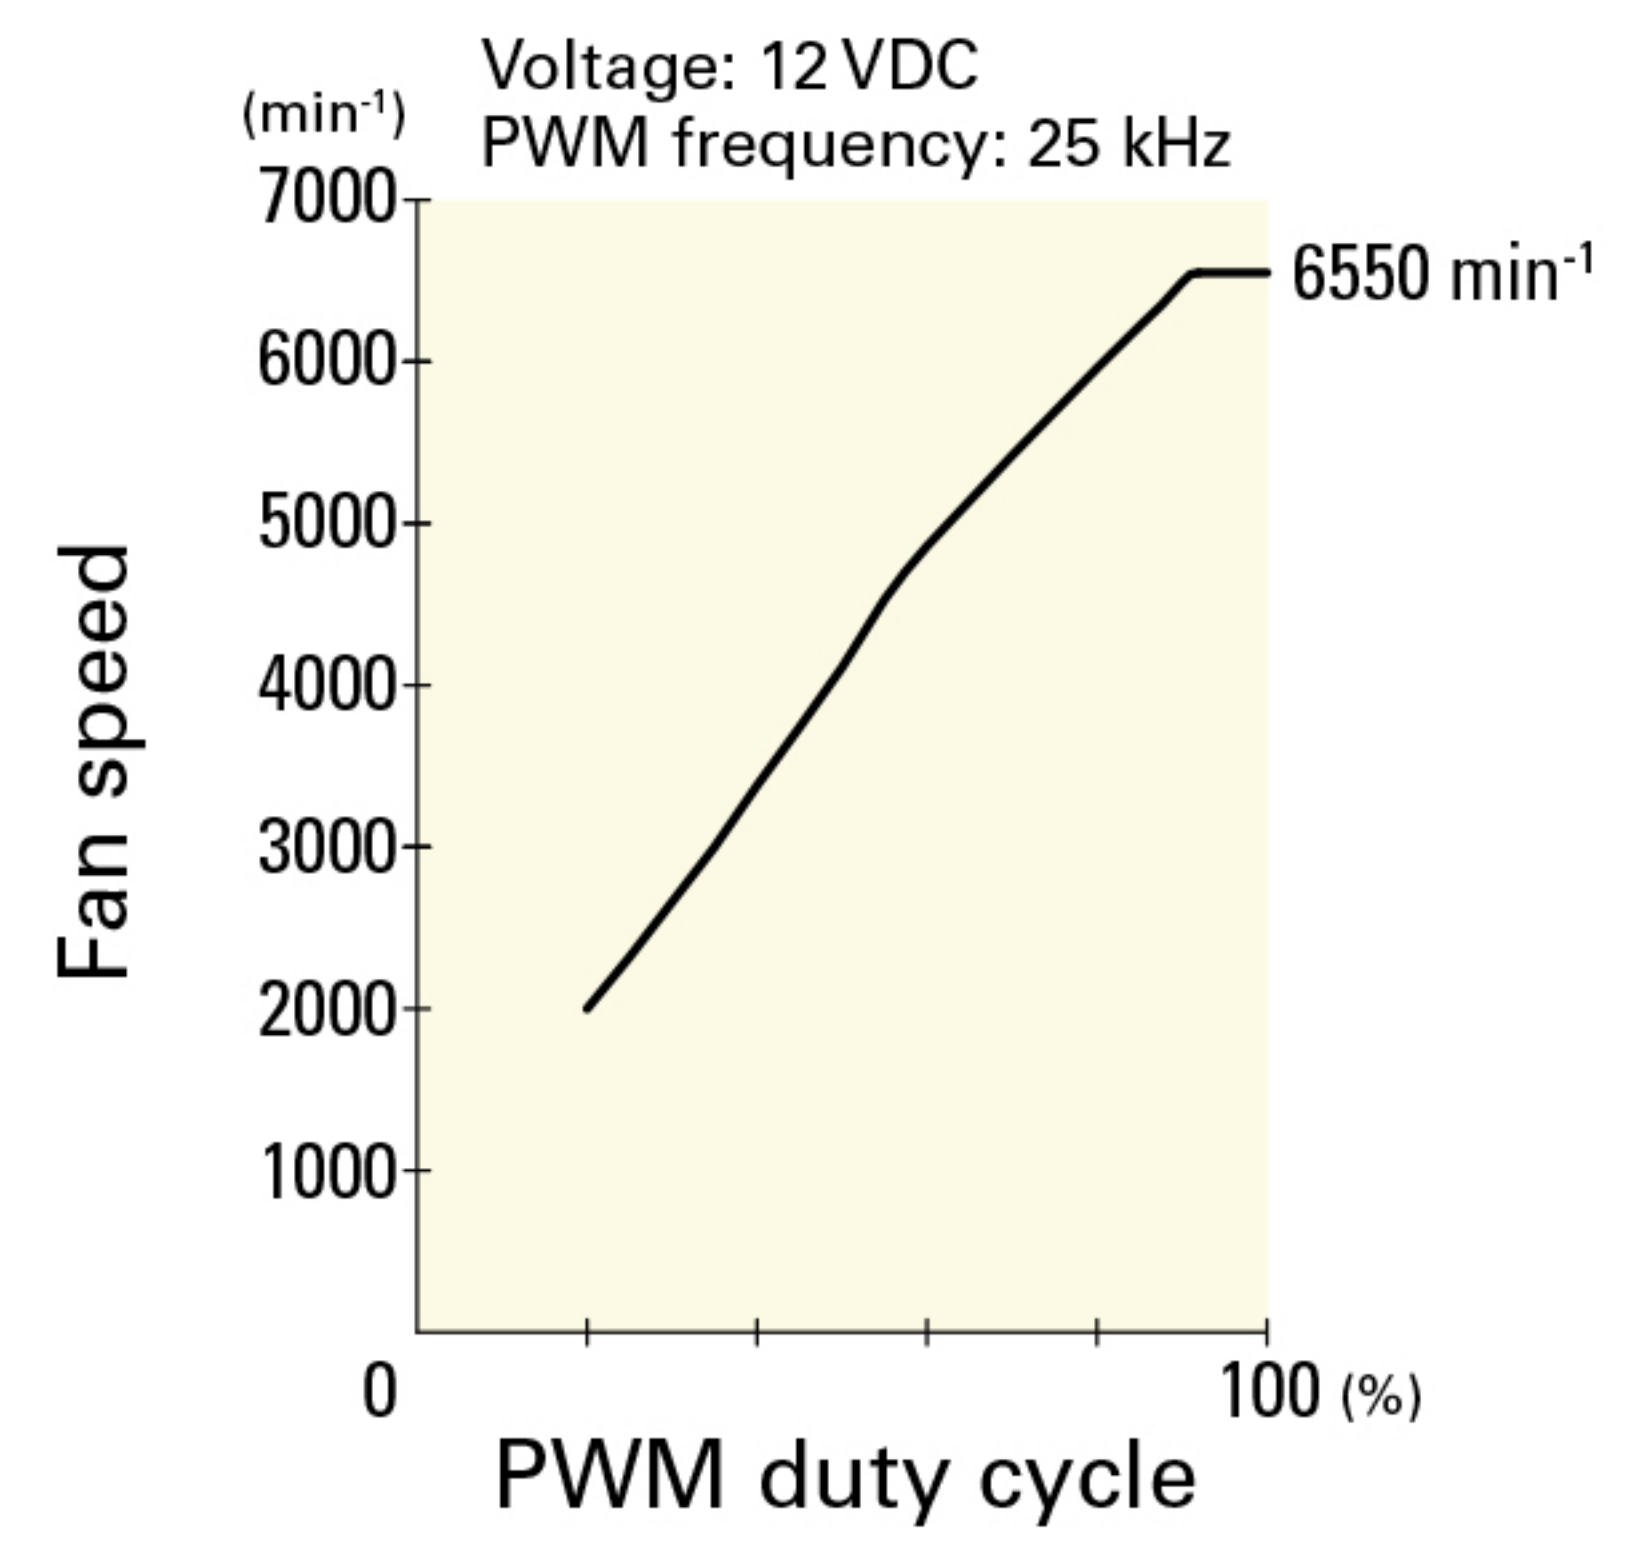

# Airflow - Static Pressure Characteristics / PWM Duty - Speed Characteristics Example

**9LG1212P1G001** With pulse sensor with PWM control function

PWM duty cycle

Operating voltage range

PWM duty - Speed characteristics example

**9LG1212P1S001** With pulse sensor with PWM control function

PWM duty cycle

Operating voltage range

PWM duty - Speed characteristics example

**9LG1212P1H001** With pulse sensor with PWM control function

PWM duty cycle