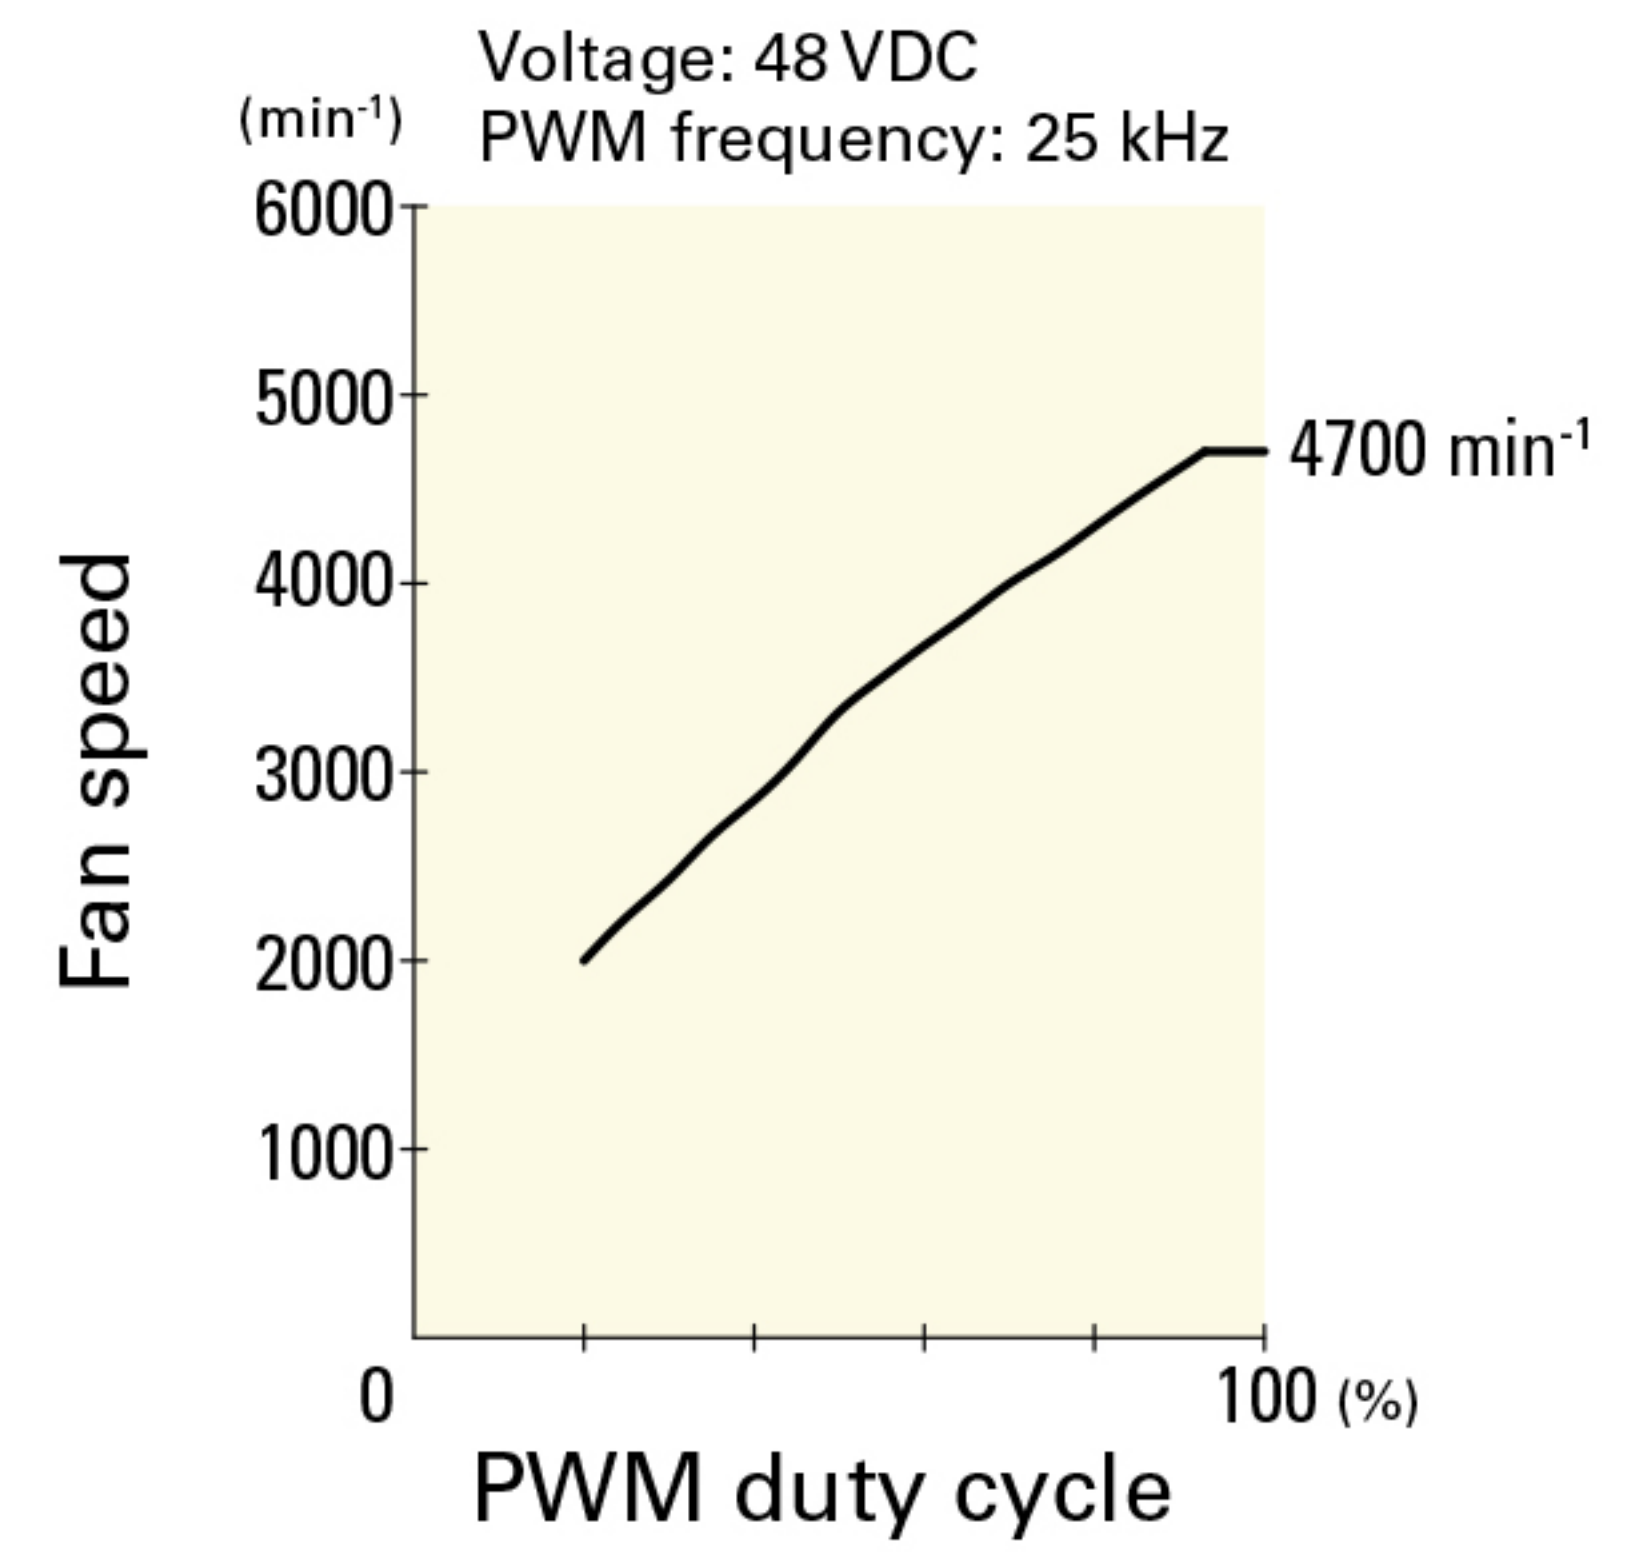

# Airflow - Static Pressure Characteristics / PWM Duty - Speed Characteristics Example

**9LG1248P1H001** With pulse sensor with PWM control function

PWM duty cycle

Operating voltage range

PWM duty - Speed characteristics example