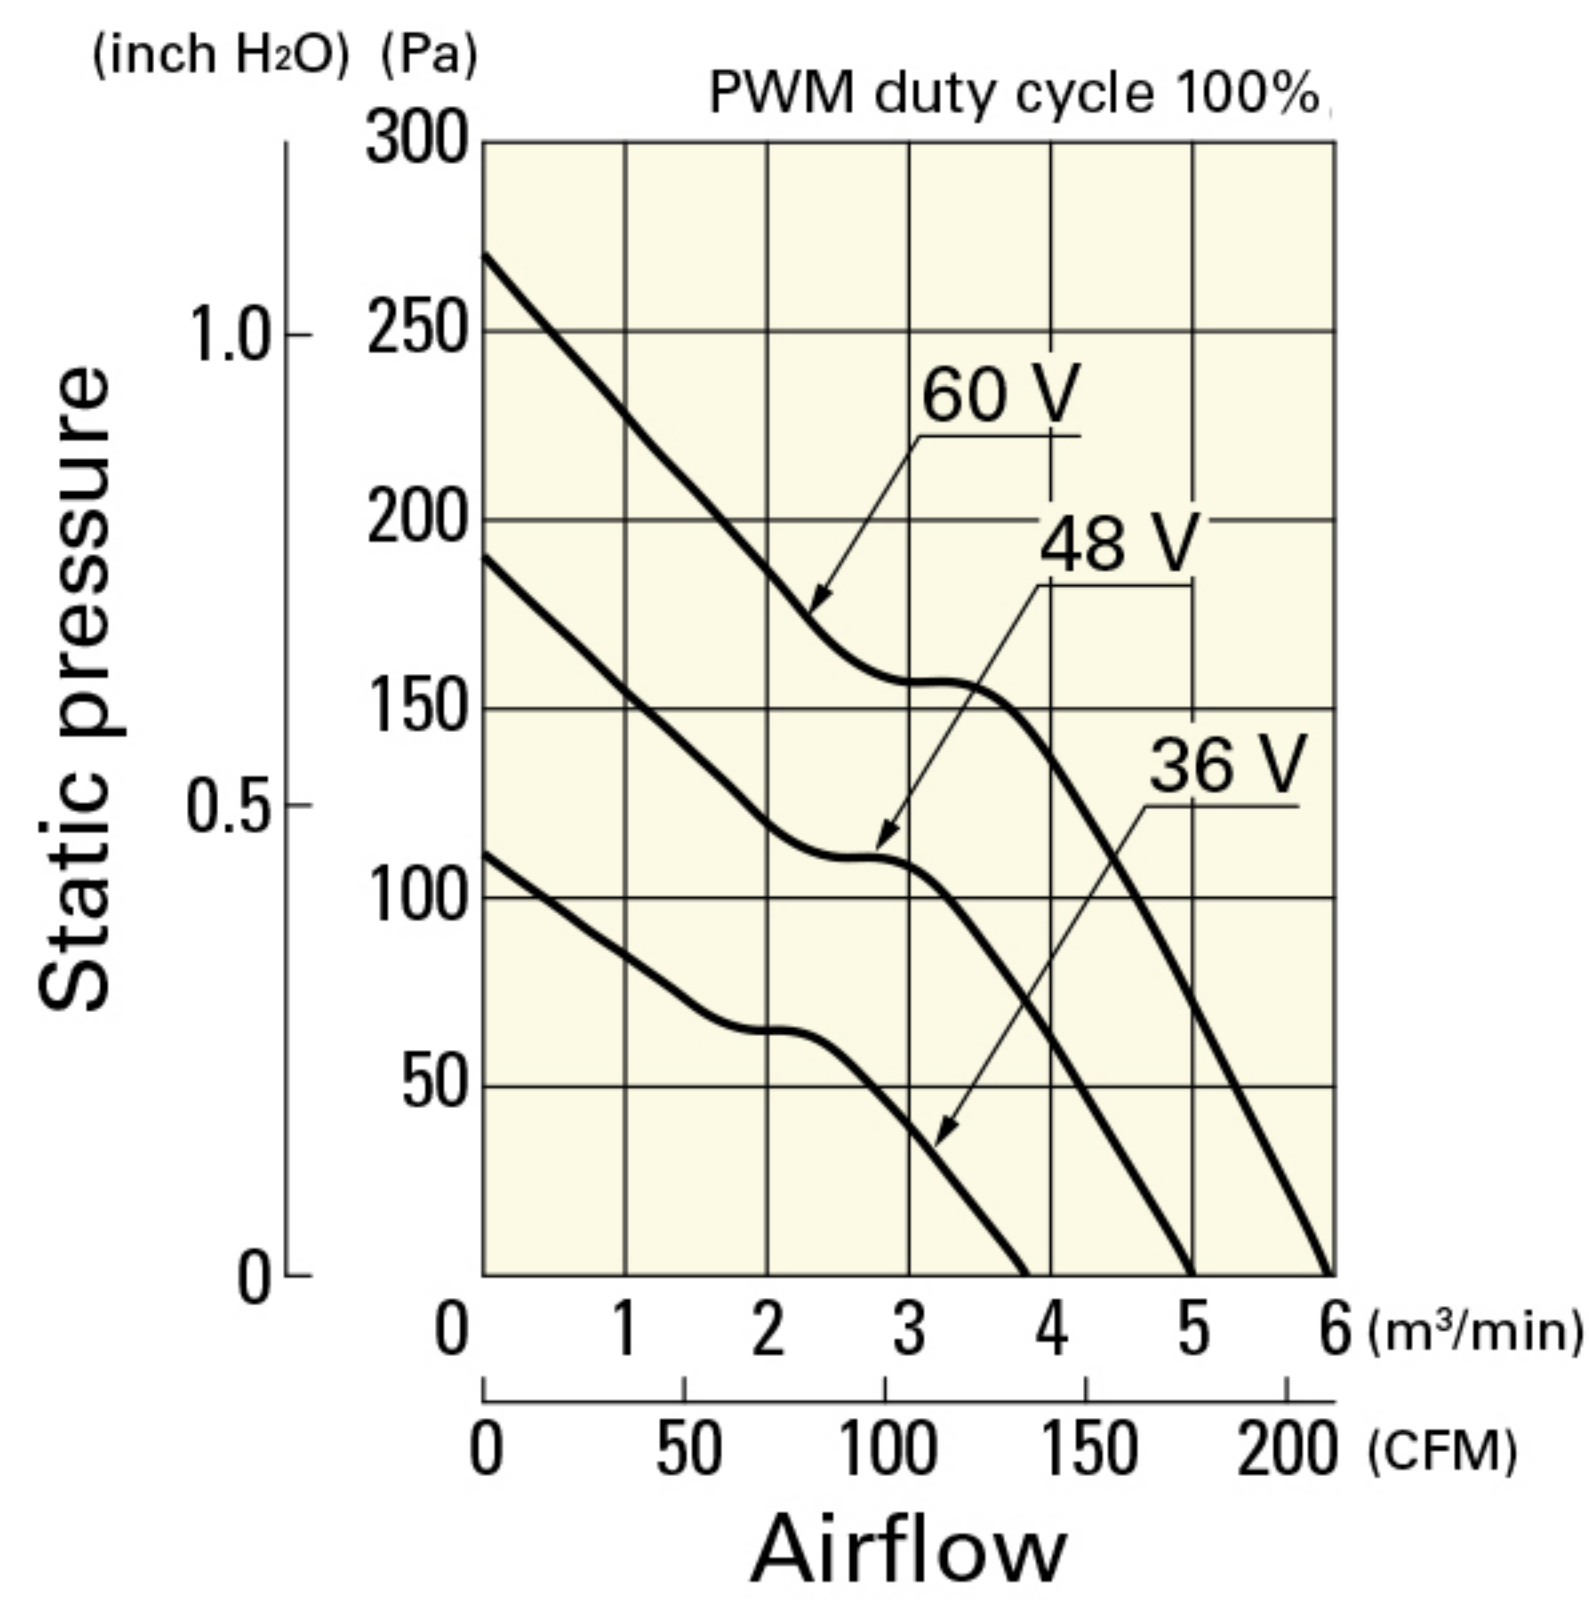

Operating voltage range

PWM duty - Speed characteristics example

**9LG1248P1S001** With pulse sensor with PWM control function

PWM duty cycle

Operating voltage range

PWM duty - Speed characteristics example

# Airflow - Static Pressure Characteristics / PWM Duty - Speed Characteristics Example

**9LG1248P1H001** With pulse sensor with PWM control function

PWM duty cycle

Operating voltage range

PWM duty - Speed characteristics example