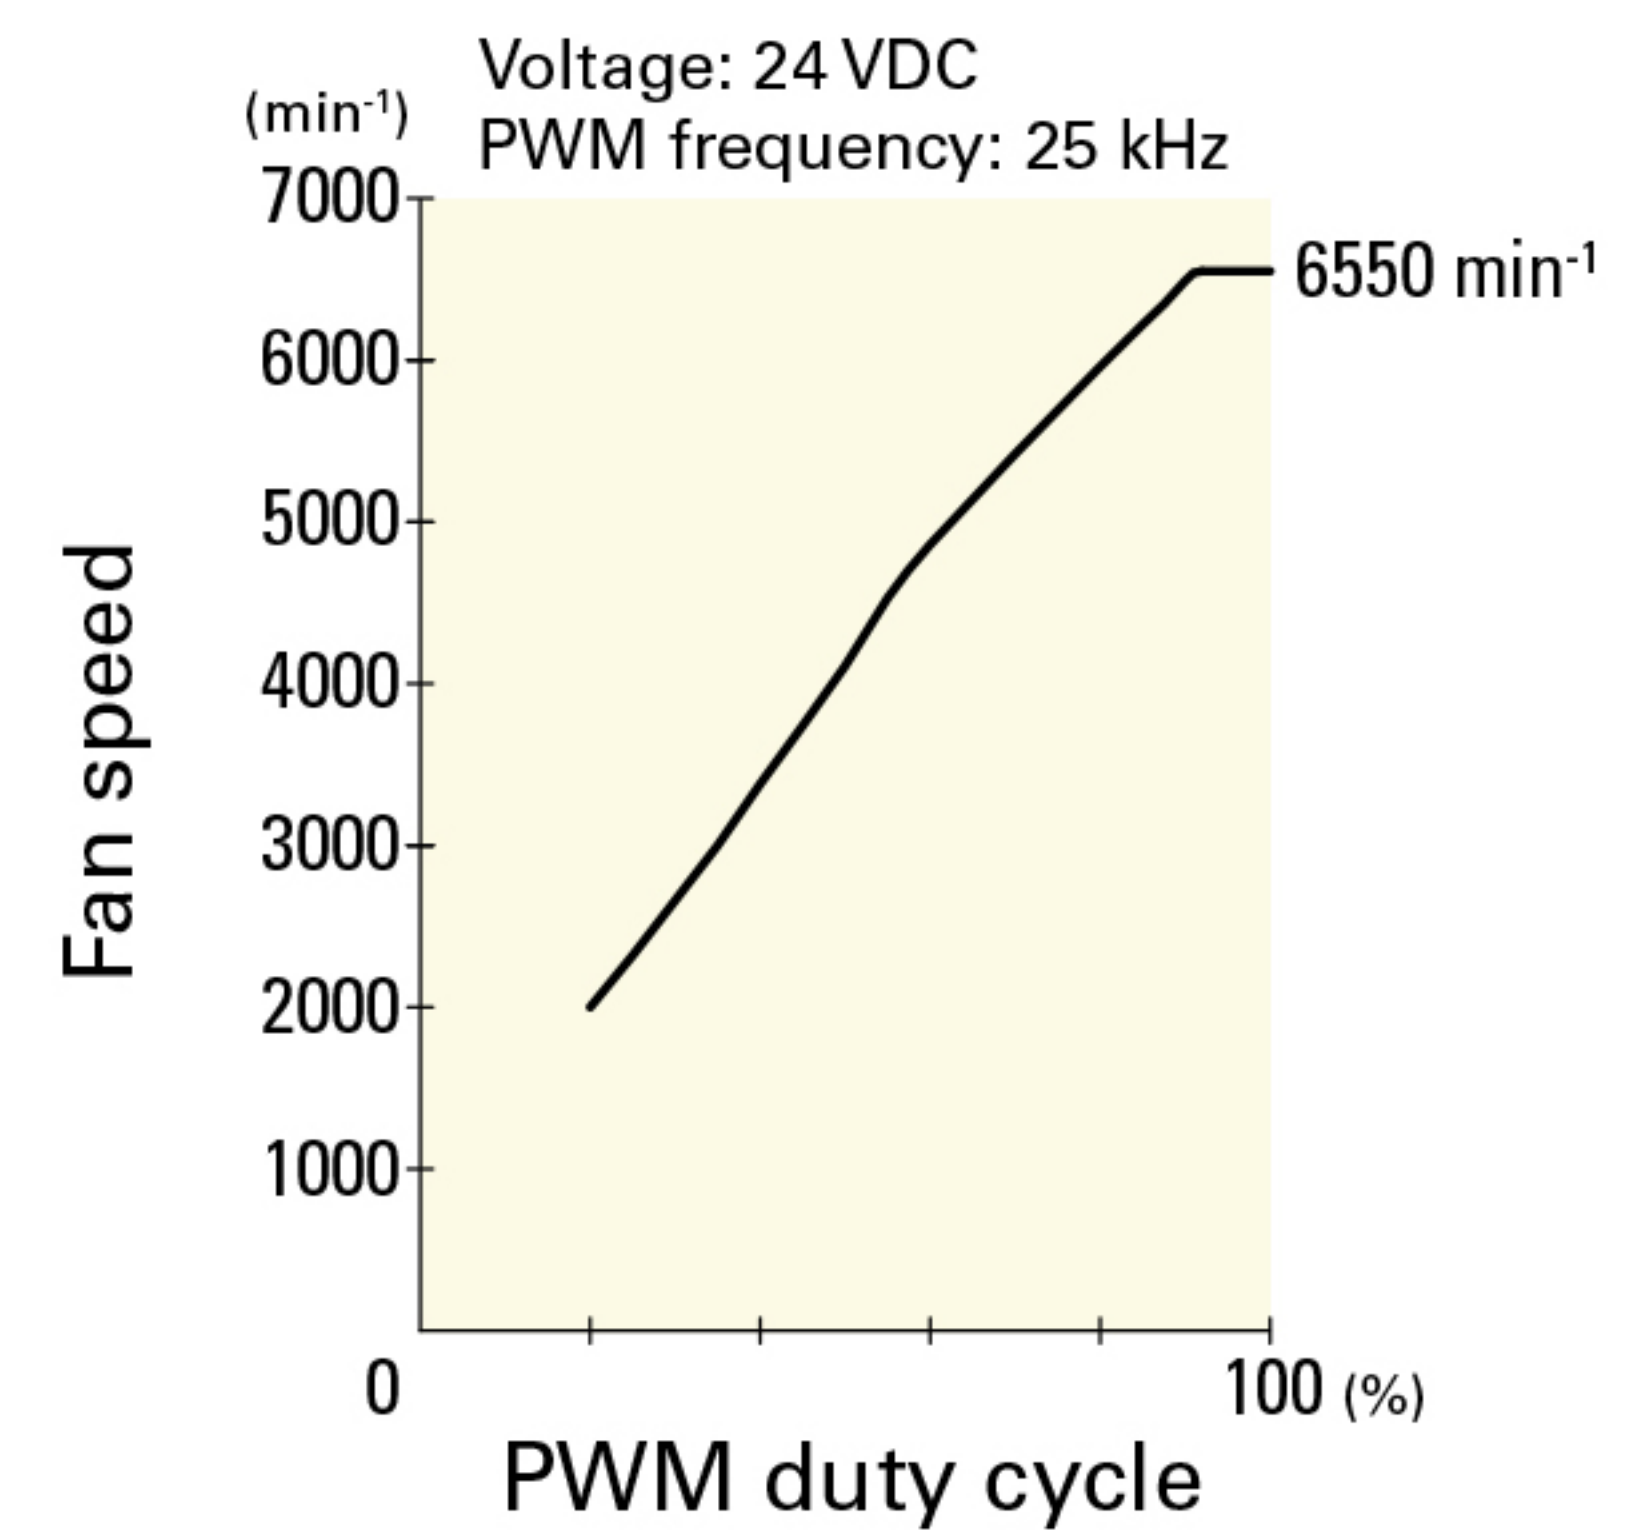

Operating voltage range

PWM duty - Speed characteristics example

**9LG1224P1G001** With pulse sensor with PWM control function

PWM duty cycle

Operating voltage range

PWM duty - Speed characteristics example