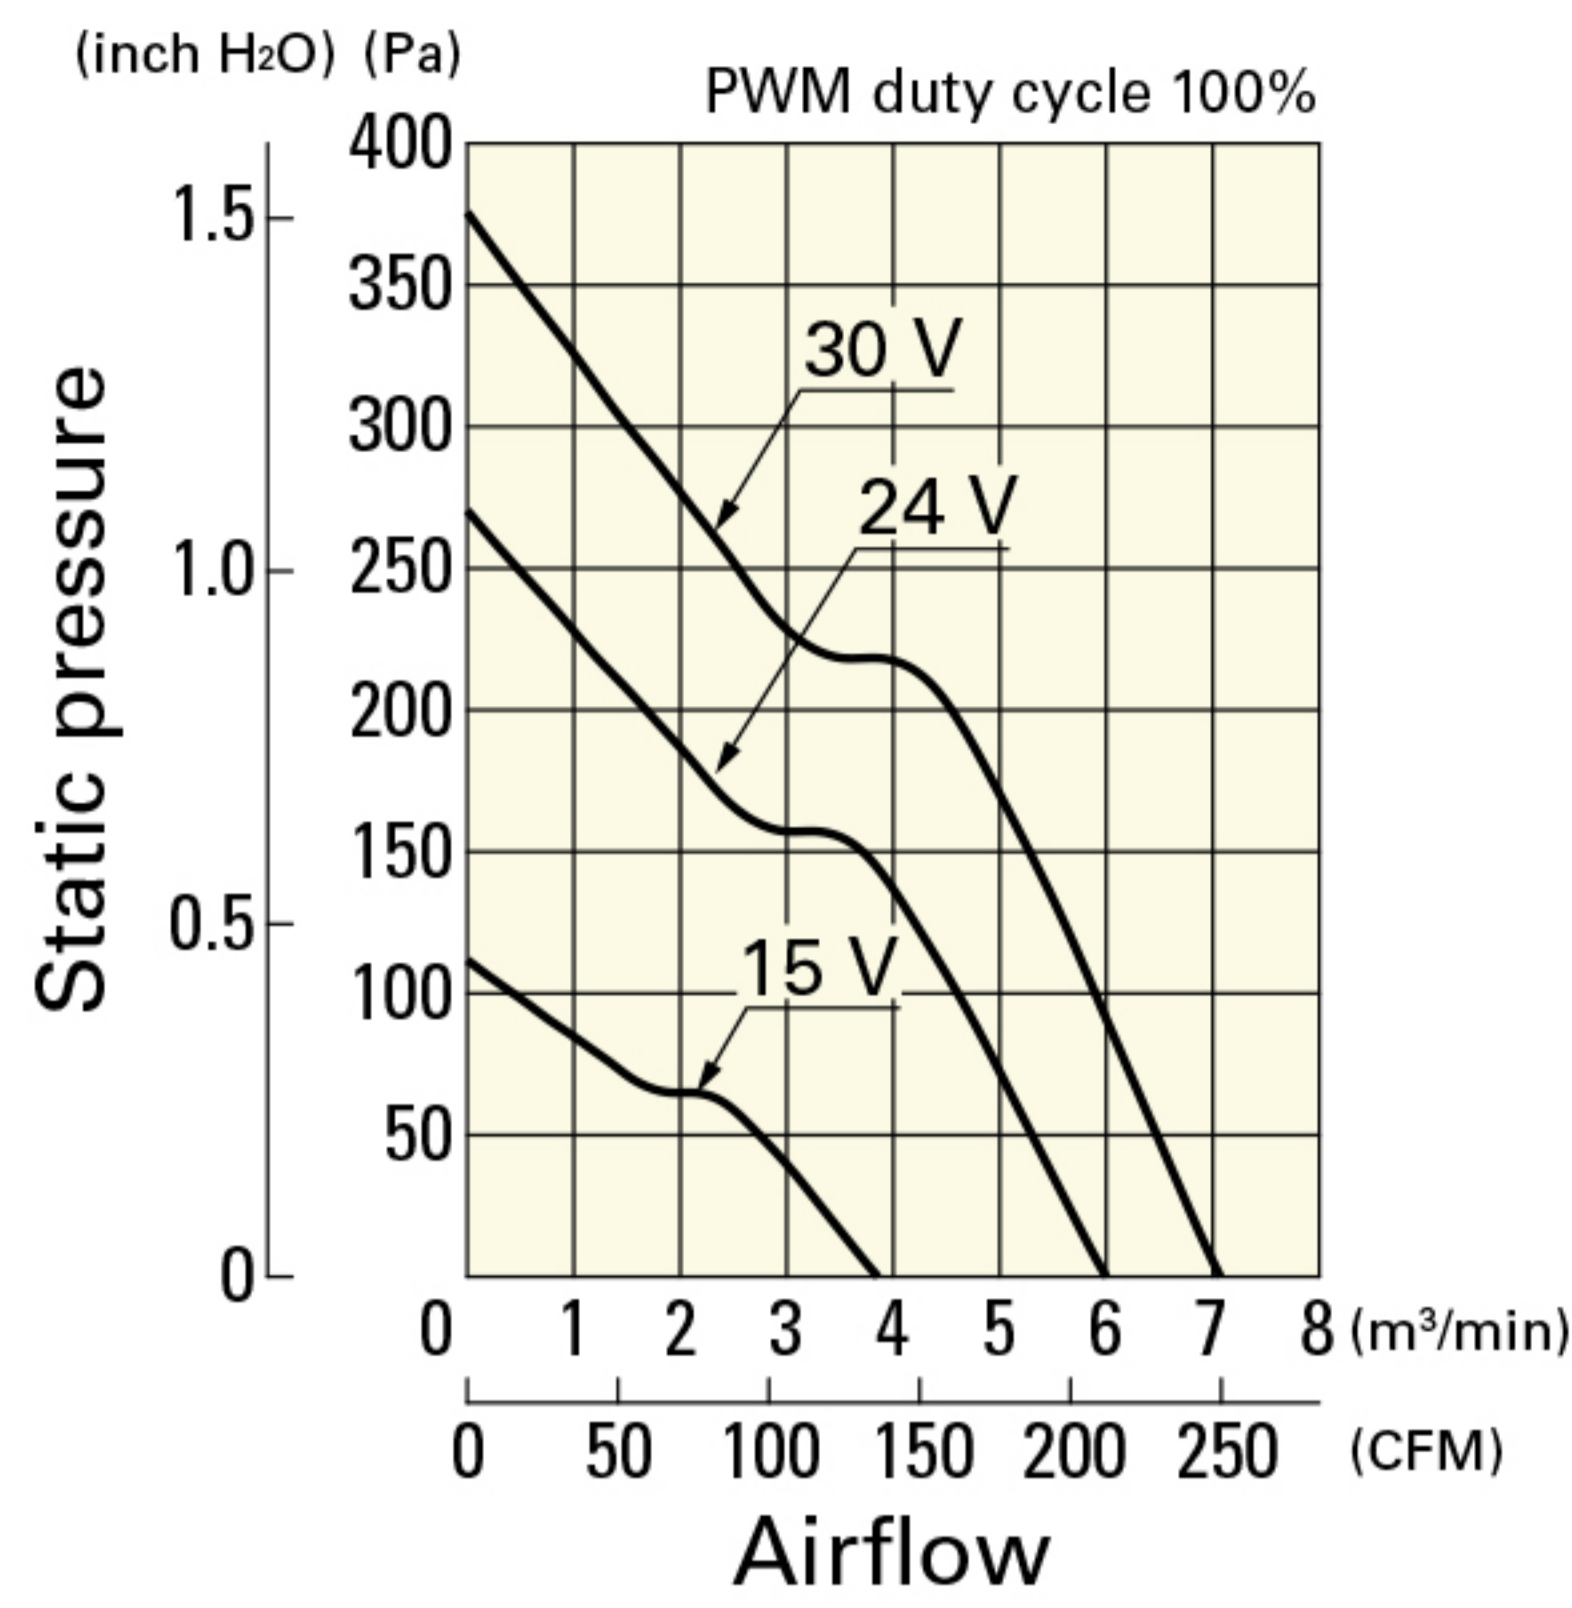

# Airflow - Static Pressure Characteristics / PWM Duty - Speed Characteristics Example

**9LG1224P1S001** With pulse sensor with PWM control function

PWM duty cycle

Operating voltage range

PWM duty - Speed characteristics example