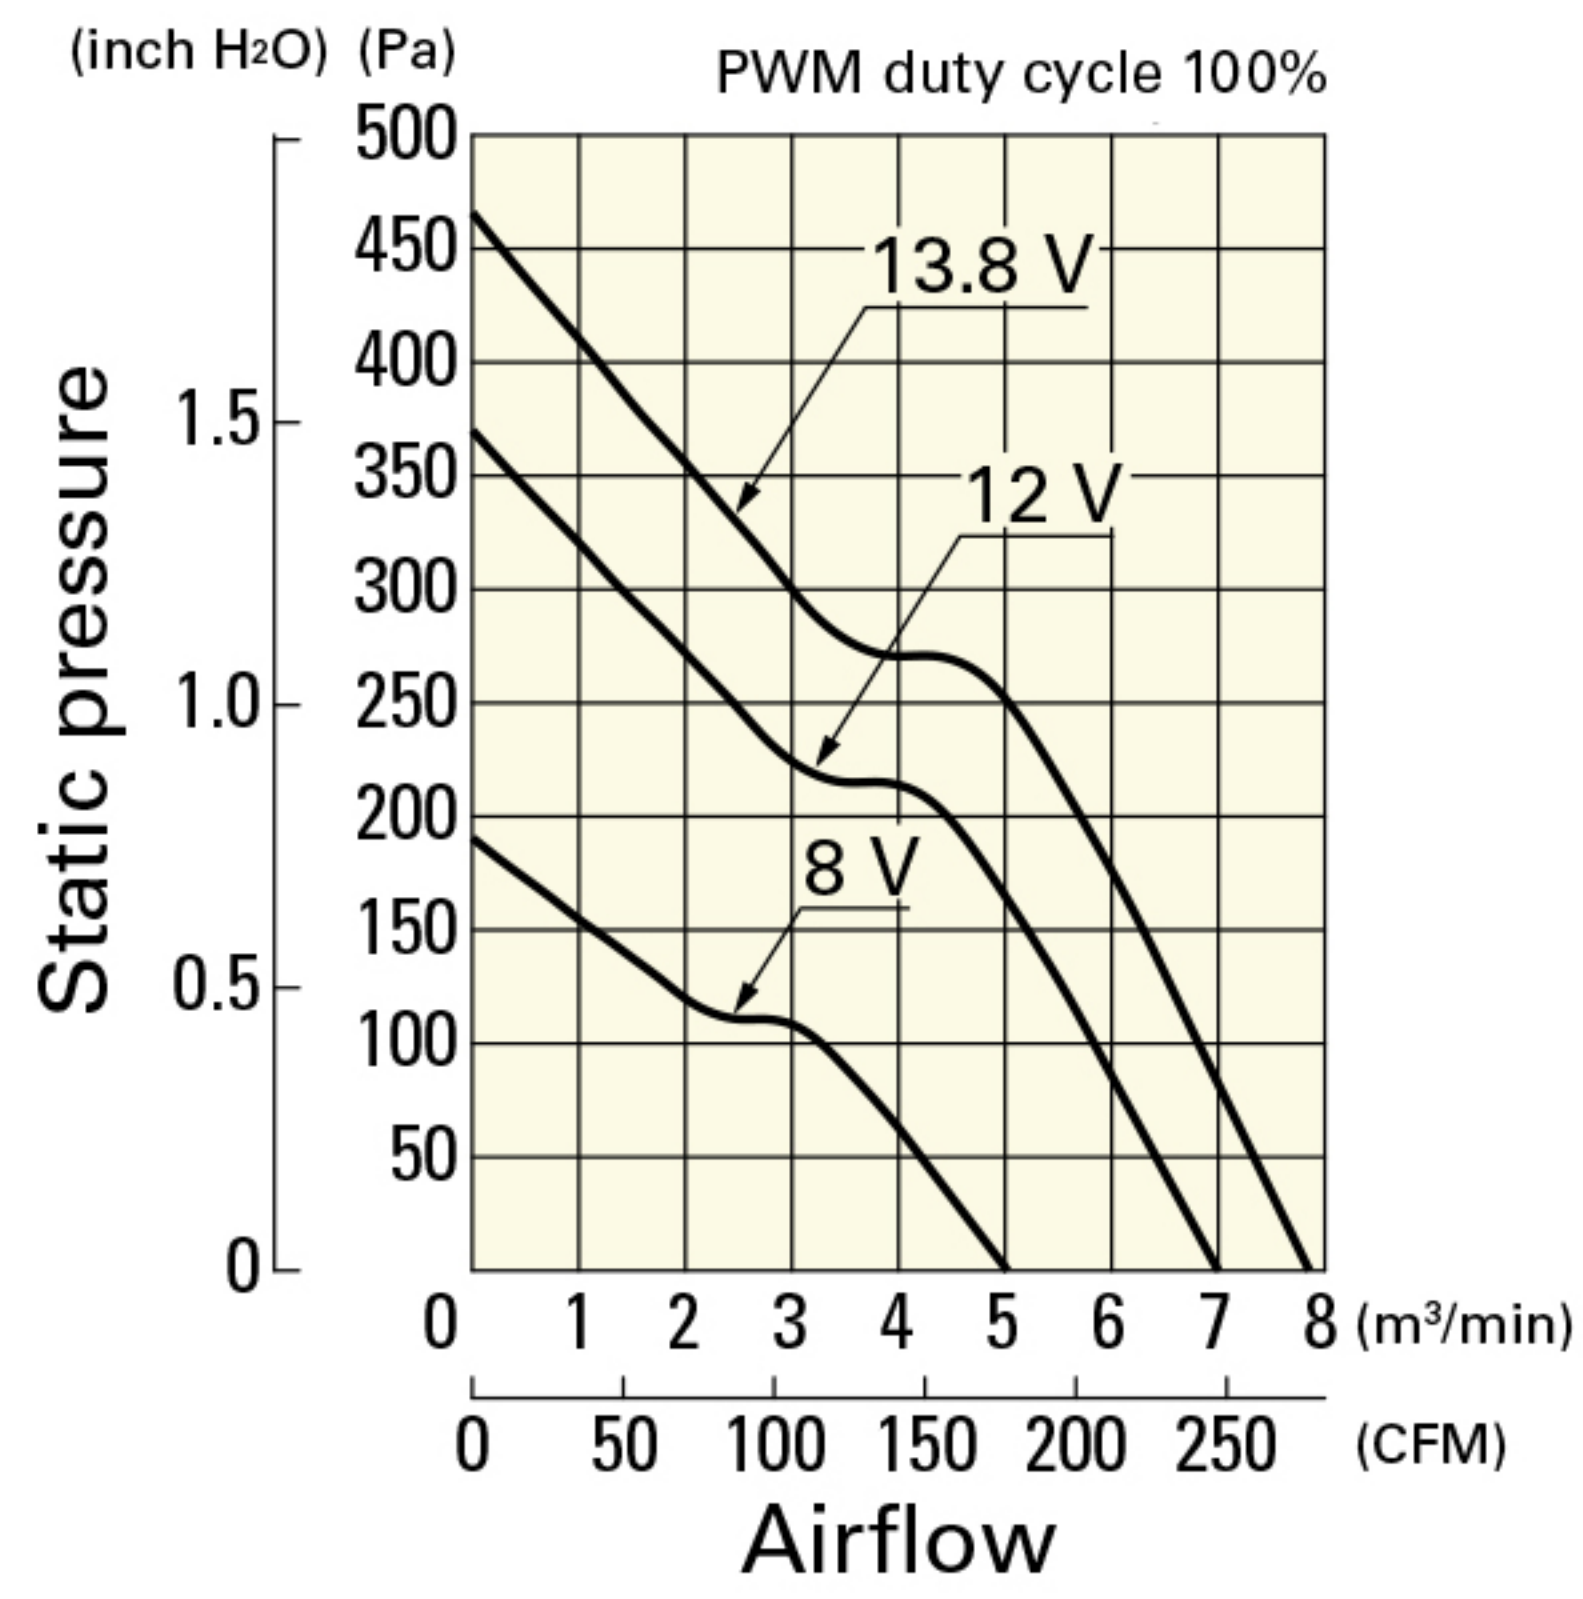

# Airflow - Static Pressure Characteristics / PWM Duty - Speed Characteristics Example

**9LG1212P1G001** With pulse sensor with PWM control function

PWM duty cycle

Operating voltage range

PWM duty - Speed characteristics example

**9LG1212P1S001** With pulse sensor with PWM control function

PWM duty cycle

Operating voltage range

PWM duty - Speed characteristics example

**9LG1212P1H001** With pulse sensor with PWM control function

PWM duty cycle