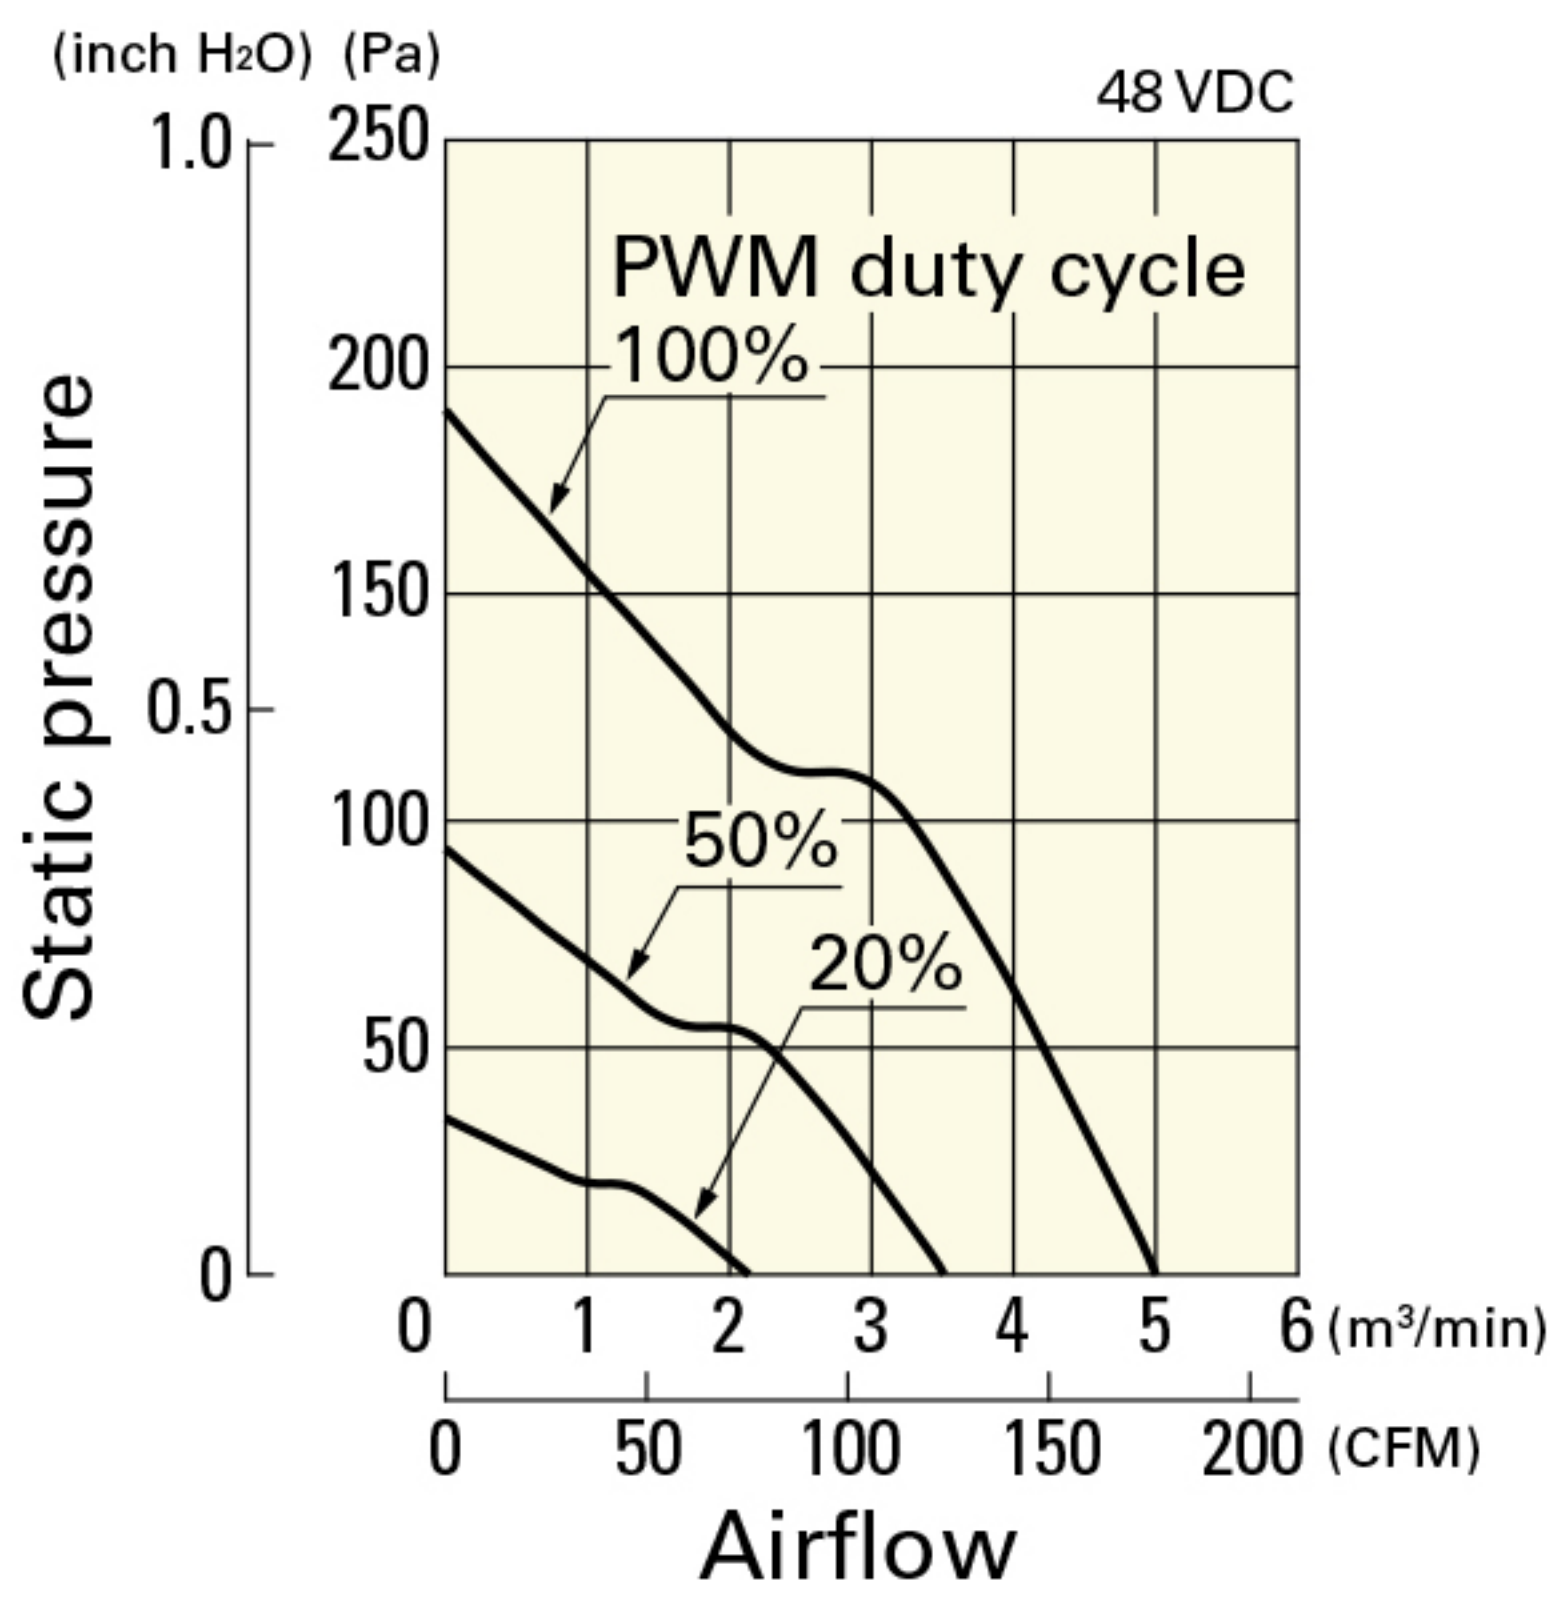

Operating voltage range

PWM duty - Speed characteristics example

**9LG1248P1S001** With pulse sensor with PWM control function

PWM duty cycle

Operating voltage range

PWM duty - Speed characteristics example

# Airflow - Static Pressure Characteristics / PWM Duty - Speed Characteristics Example

**9LG1248P1H001** With pulse sensor with PWM control function

PWM duty cycle

Operating voltage range

PWM duty - Speed characteristics example