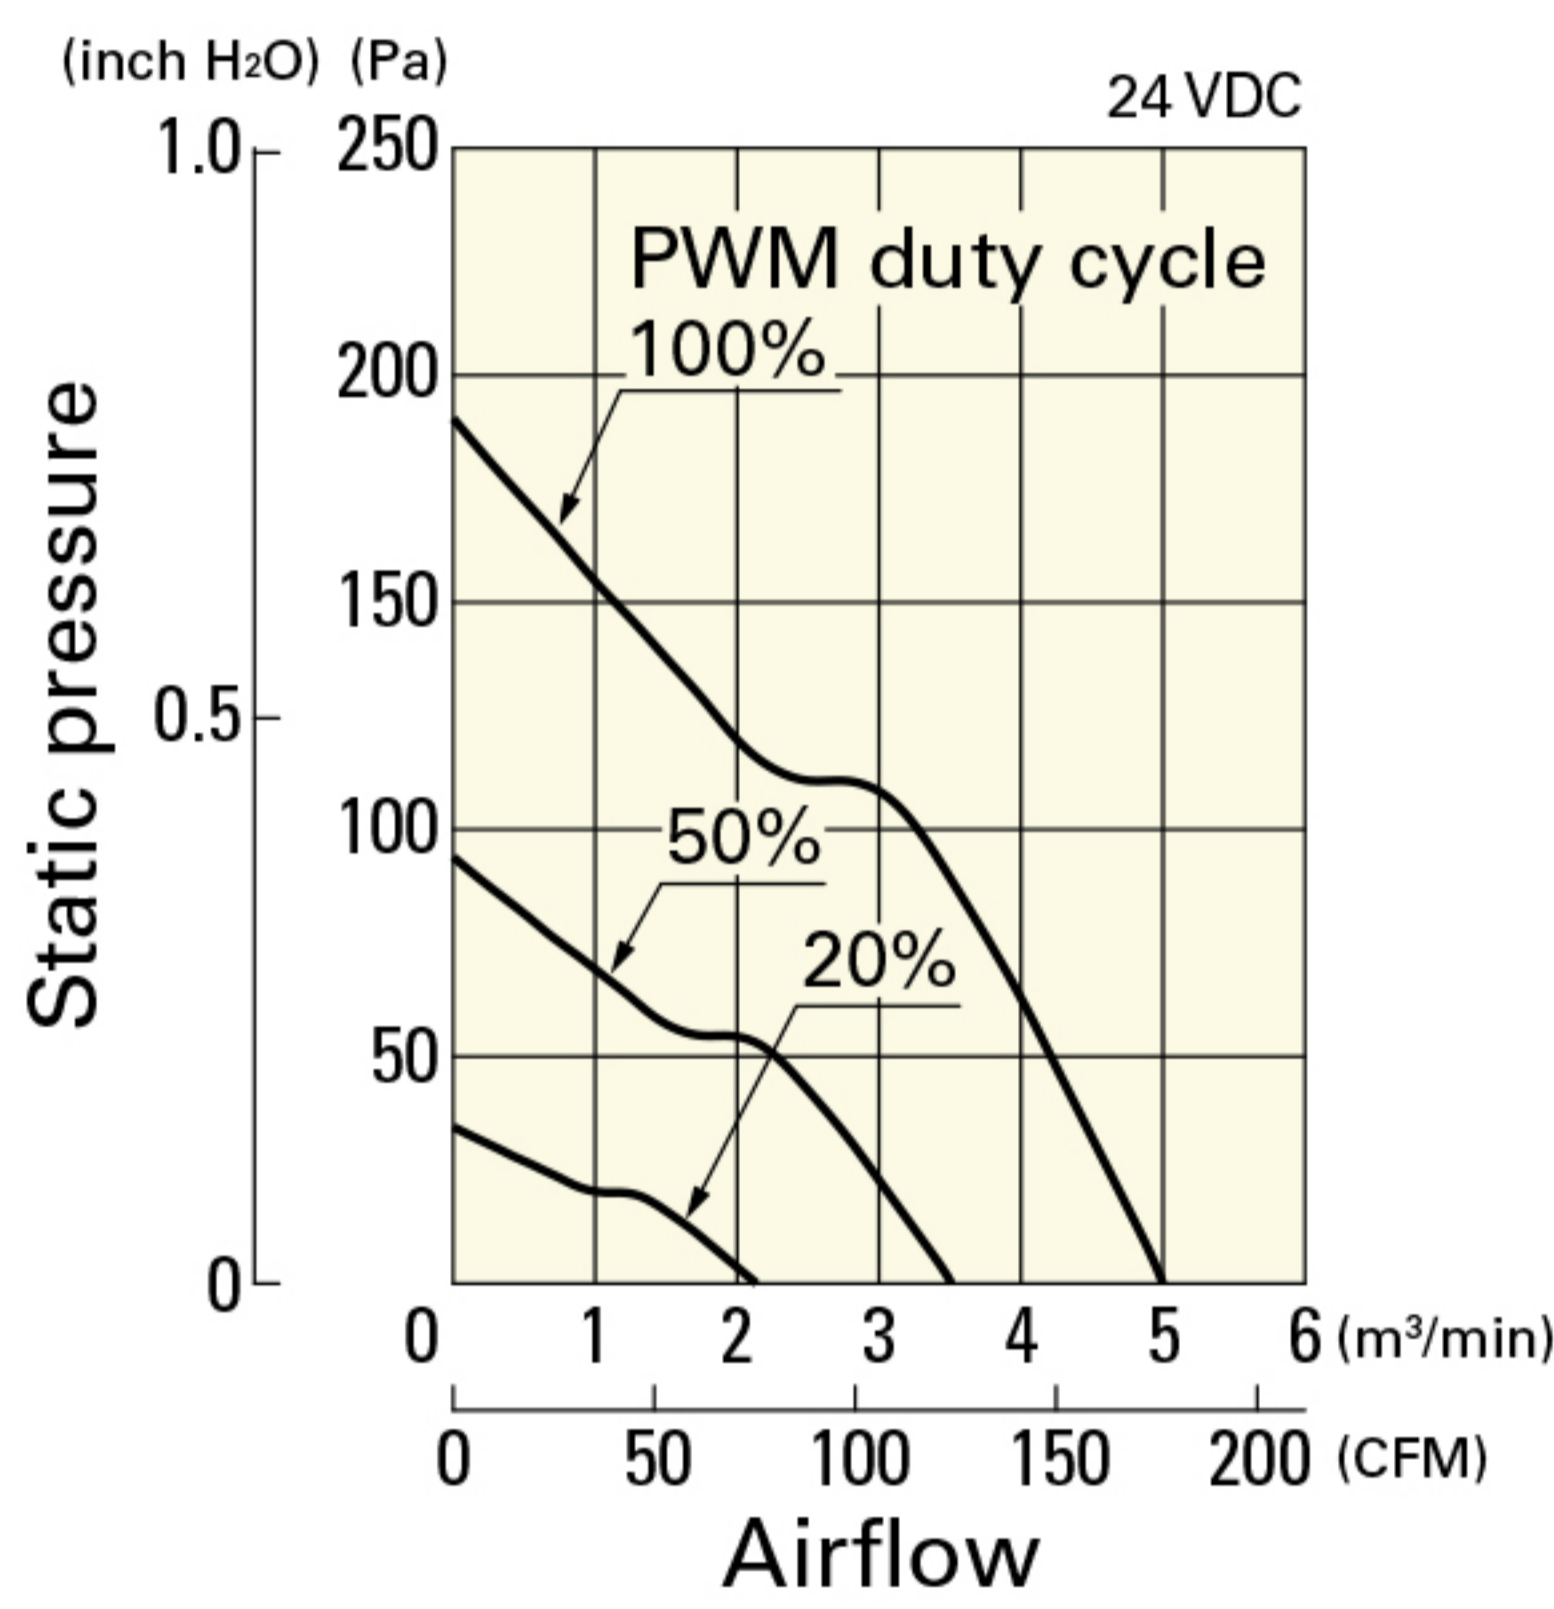

PWM duty cycle