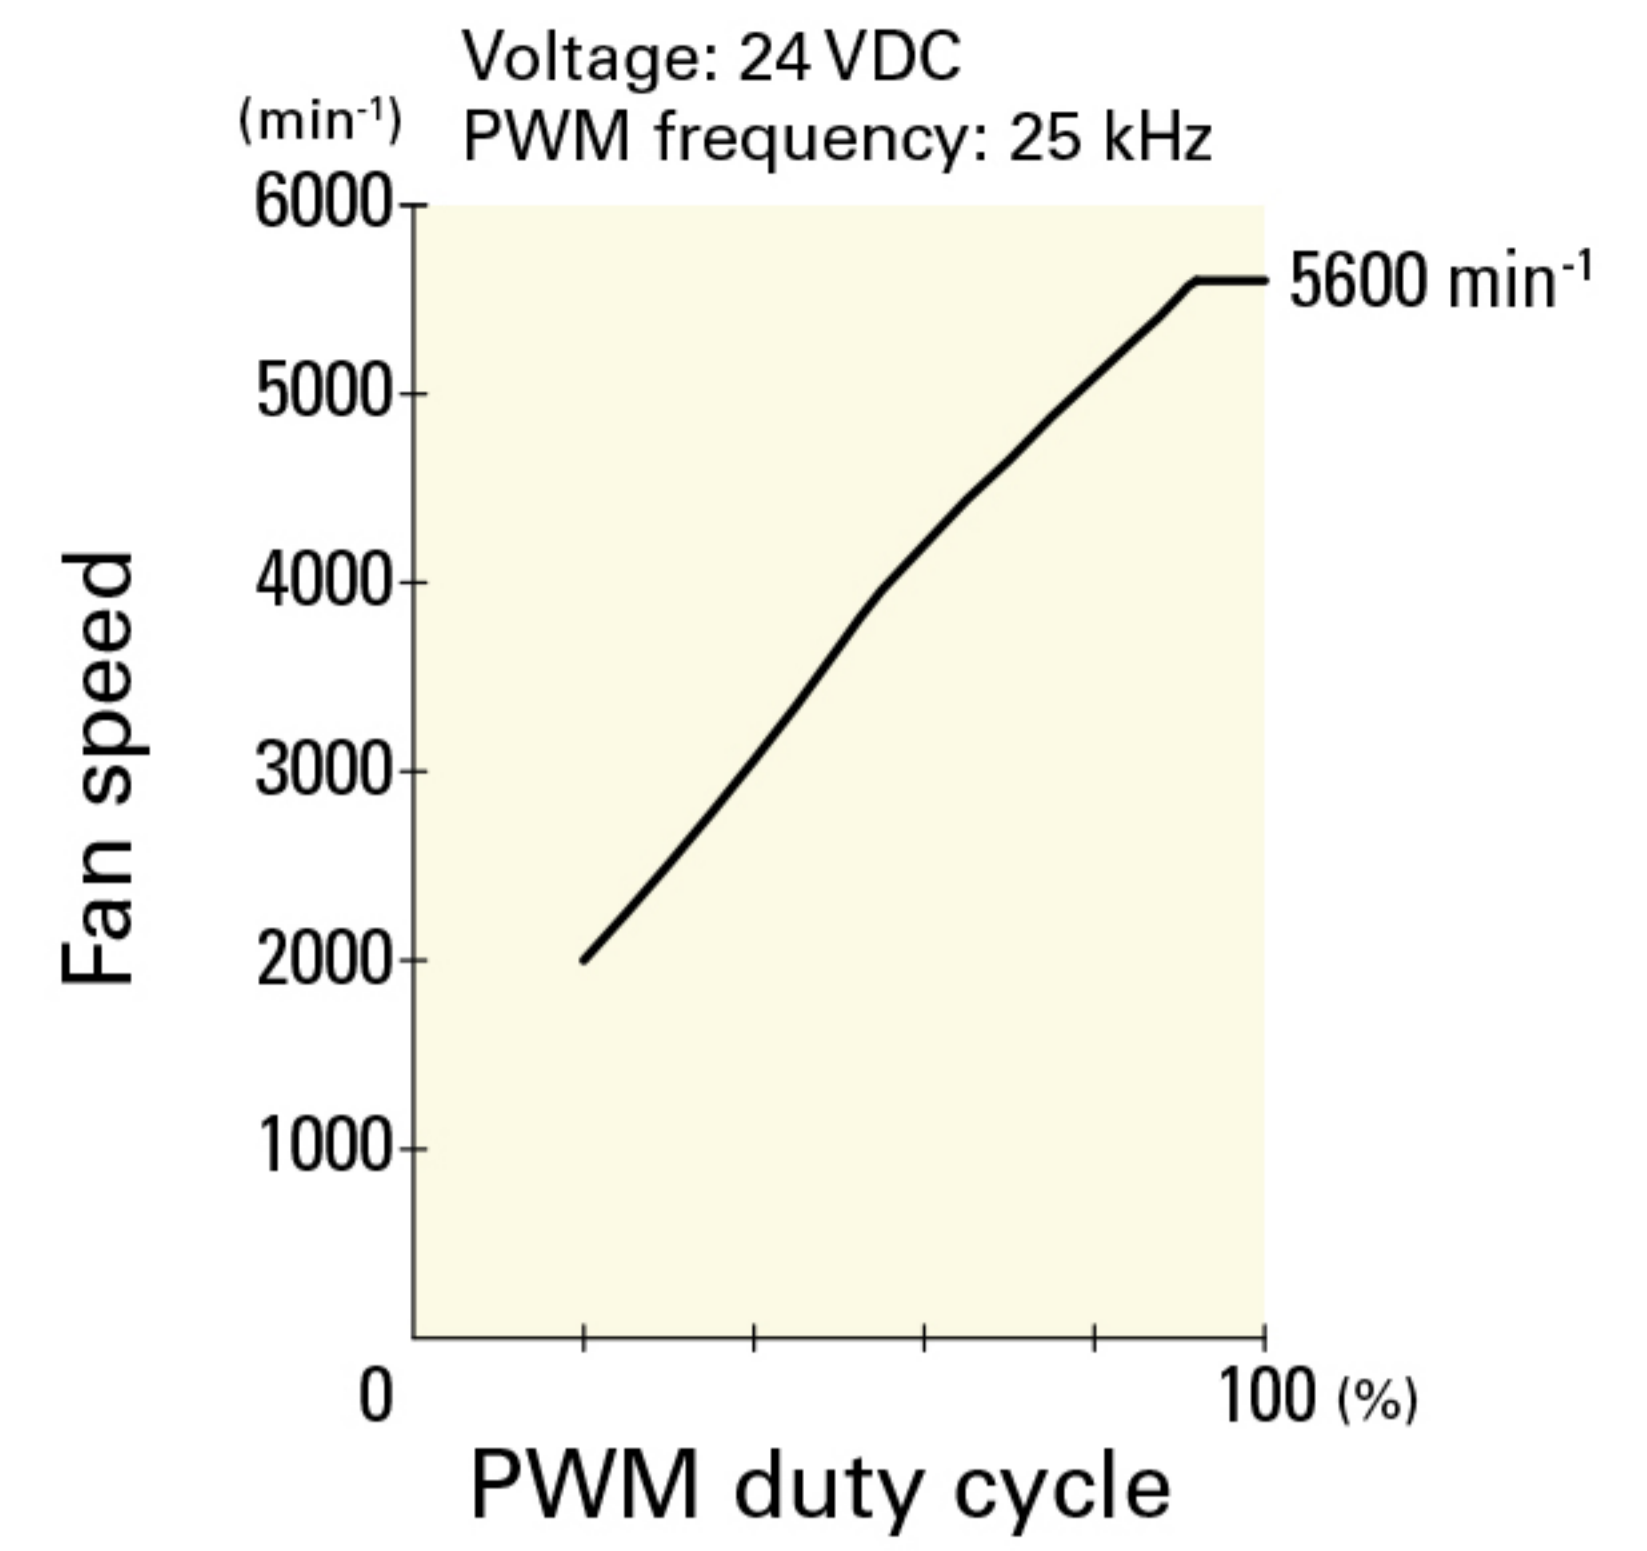

# Airflow - Static Pressure Characteristics / PWM Duty - Speed Characteristics Example

**9LG1224P1S001** With pulse sensor with PWM control function

PWM duty cycle

Operating voltage range

PWM duty - Speed characteristics example