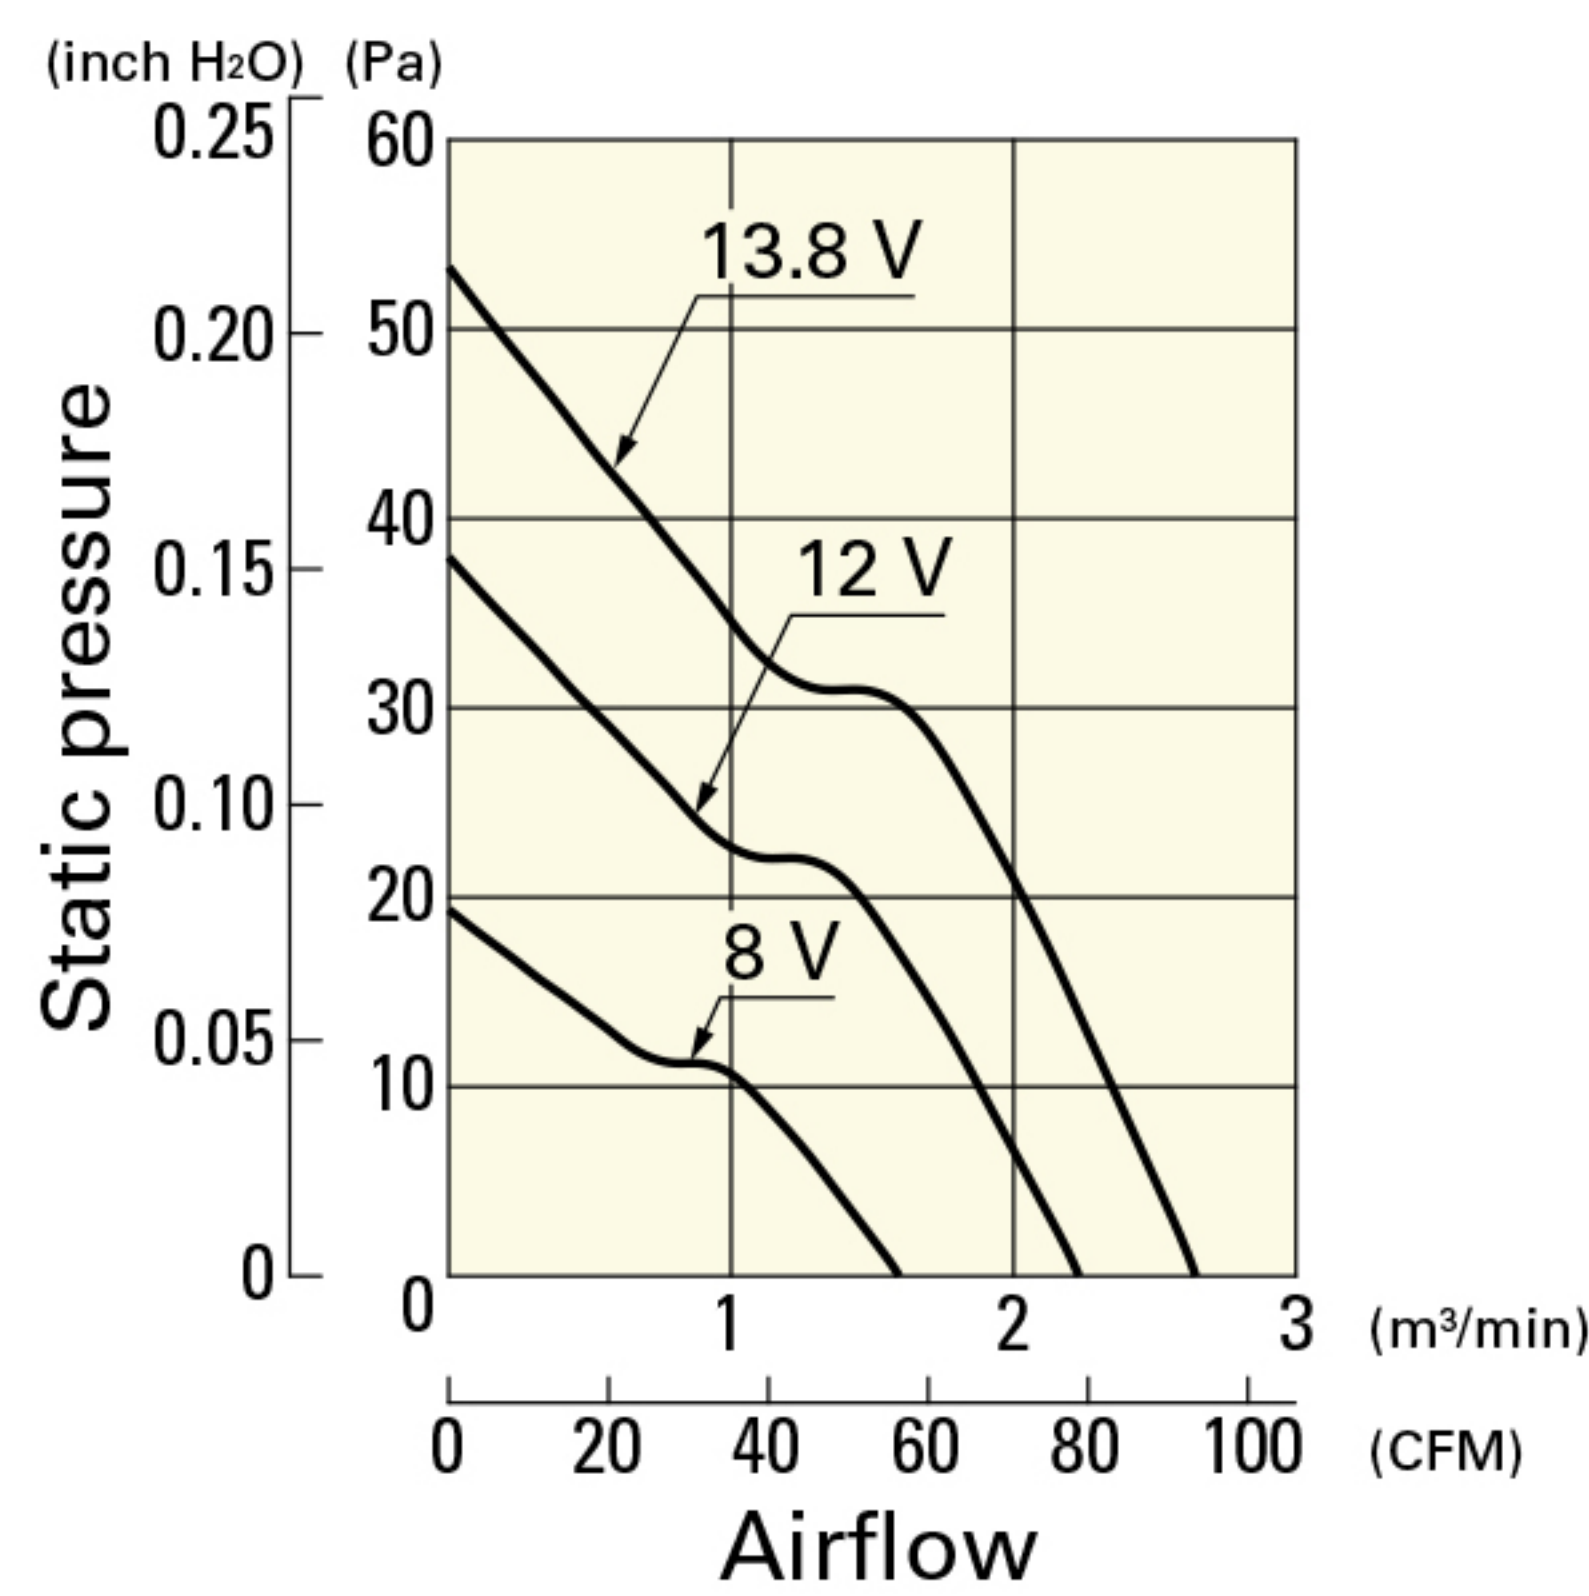

Operating voltage range

9LG1224A1001 With pulse sensor