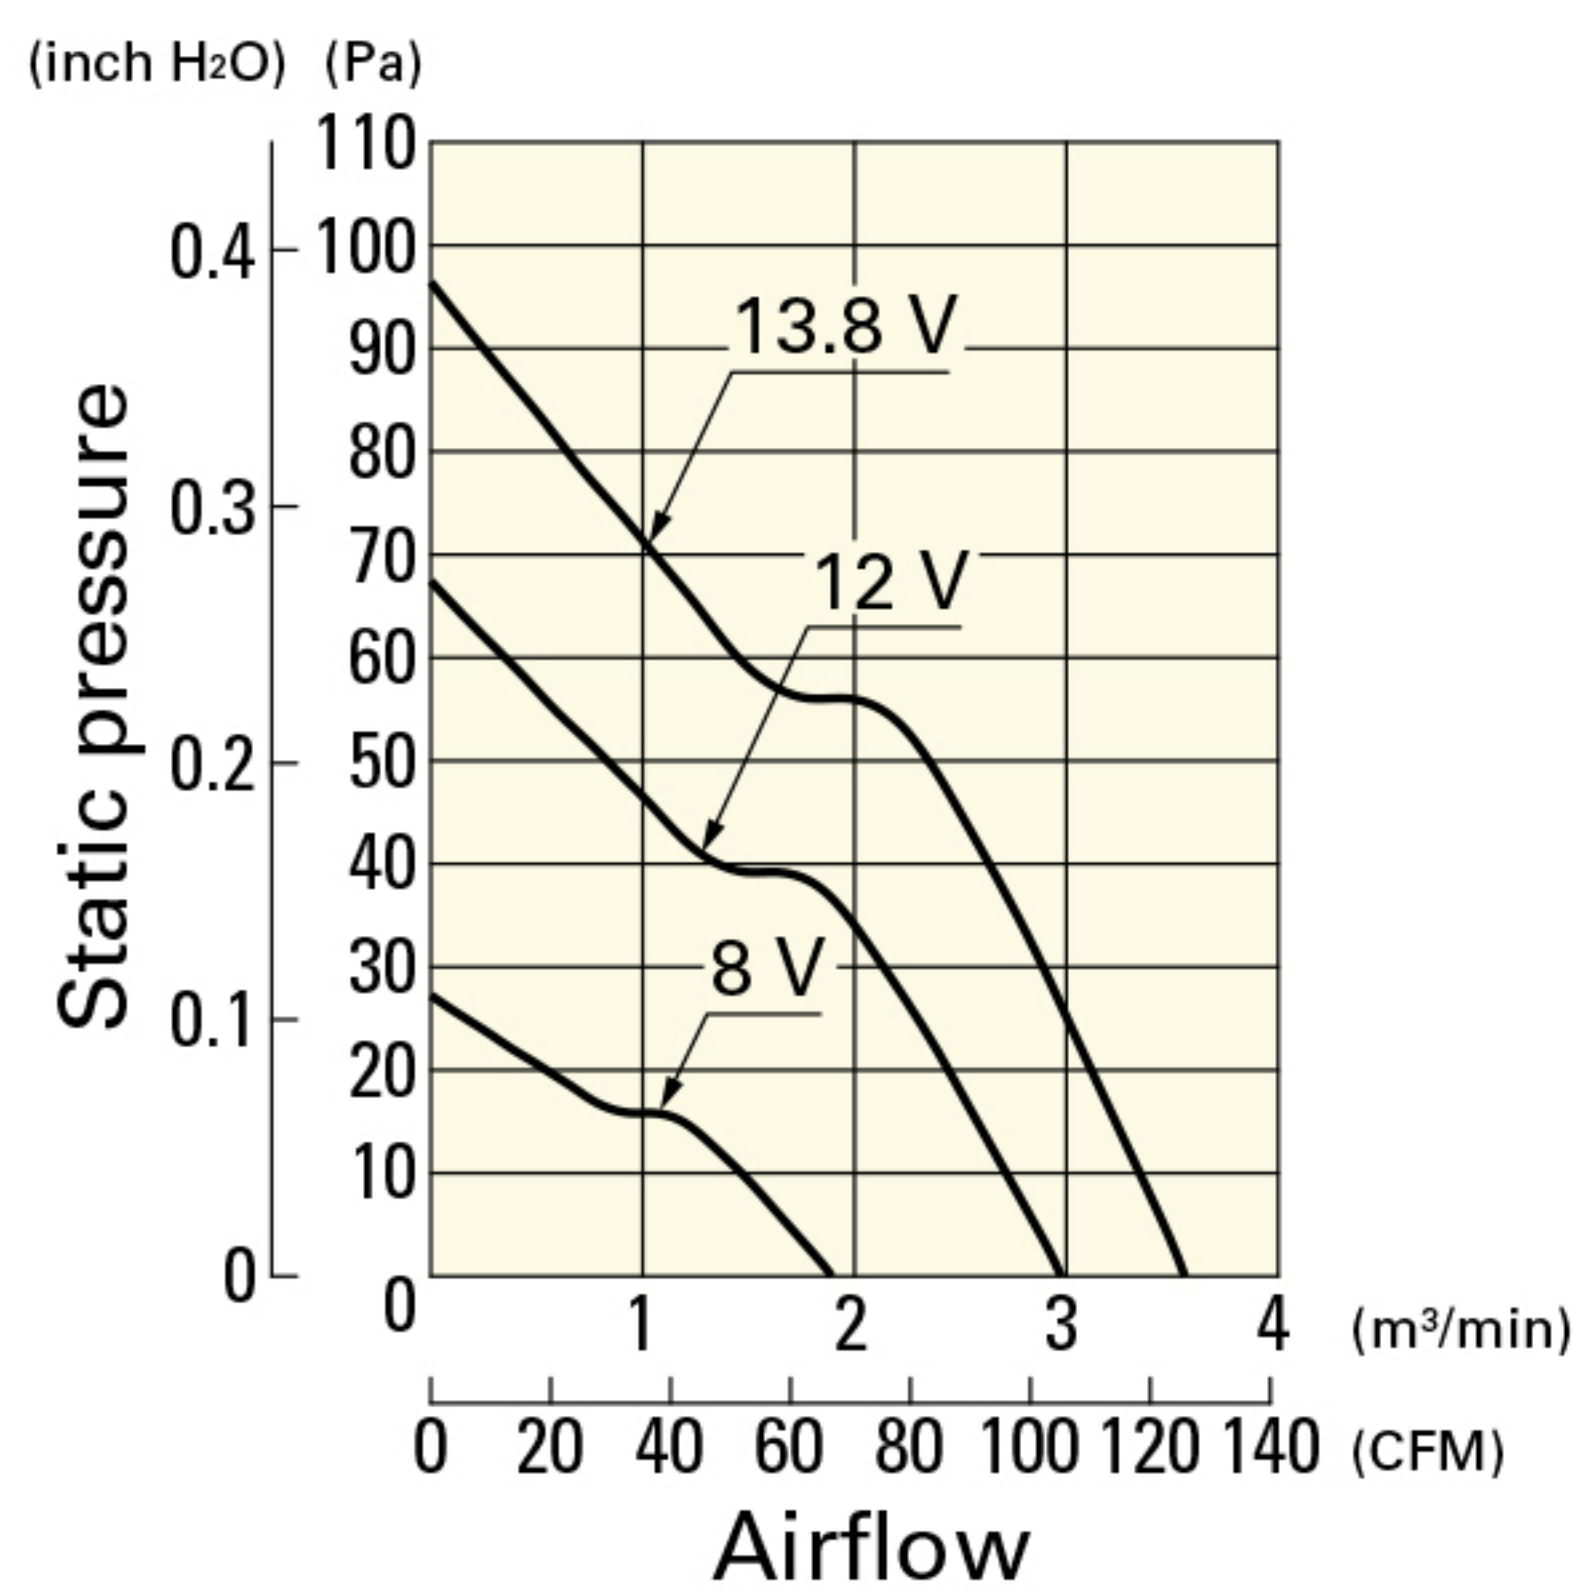

Operating voltage range

9LG1212M1001 With pulse sensor