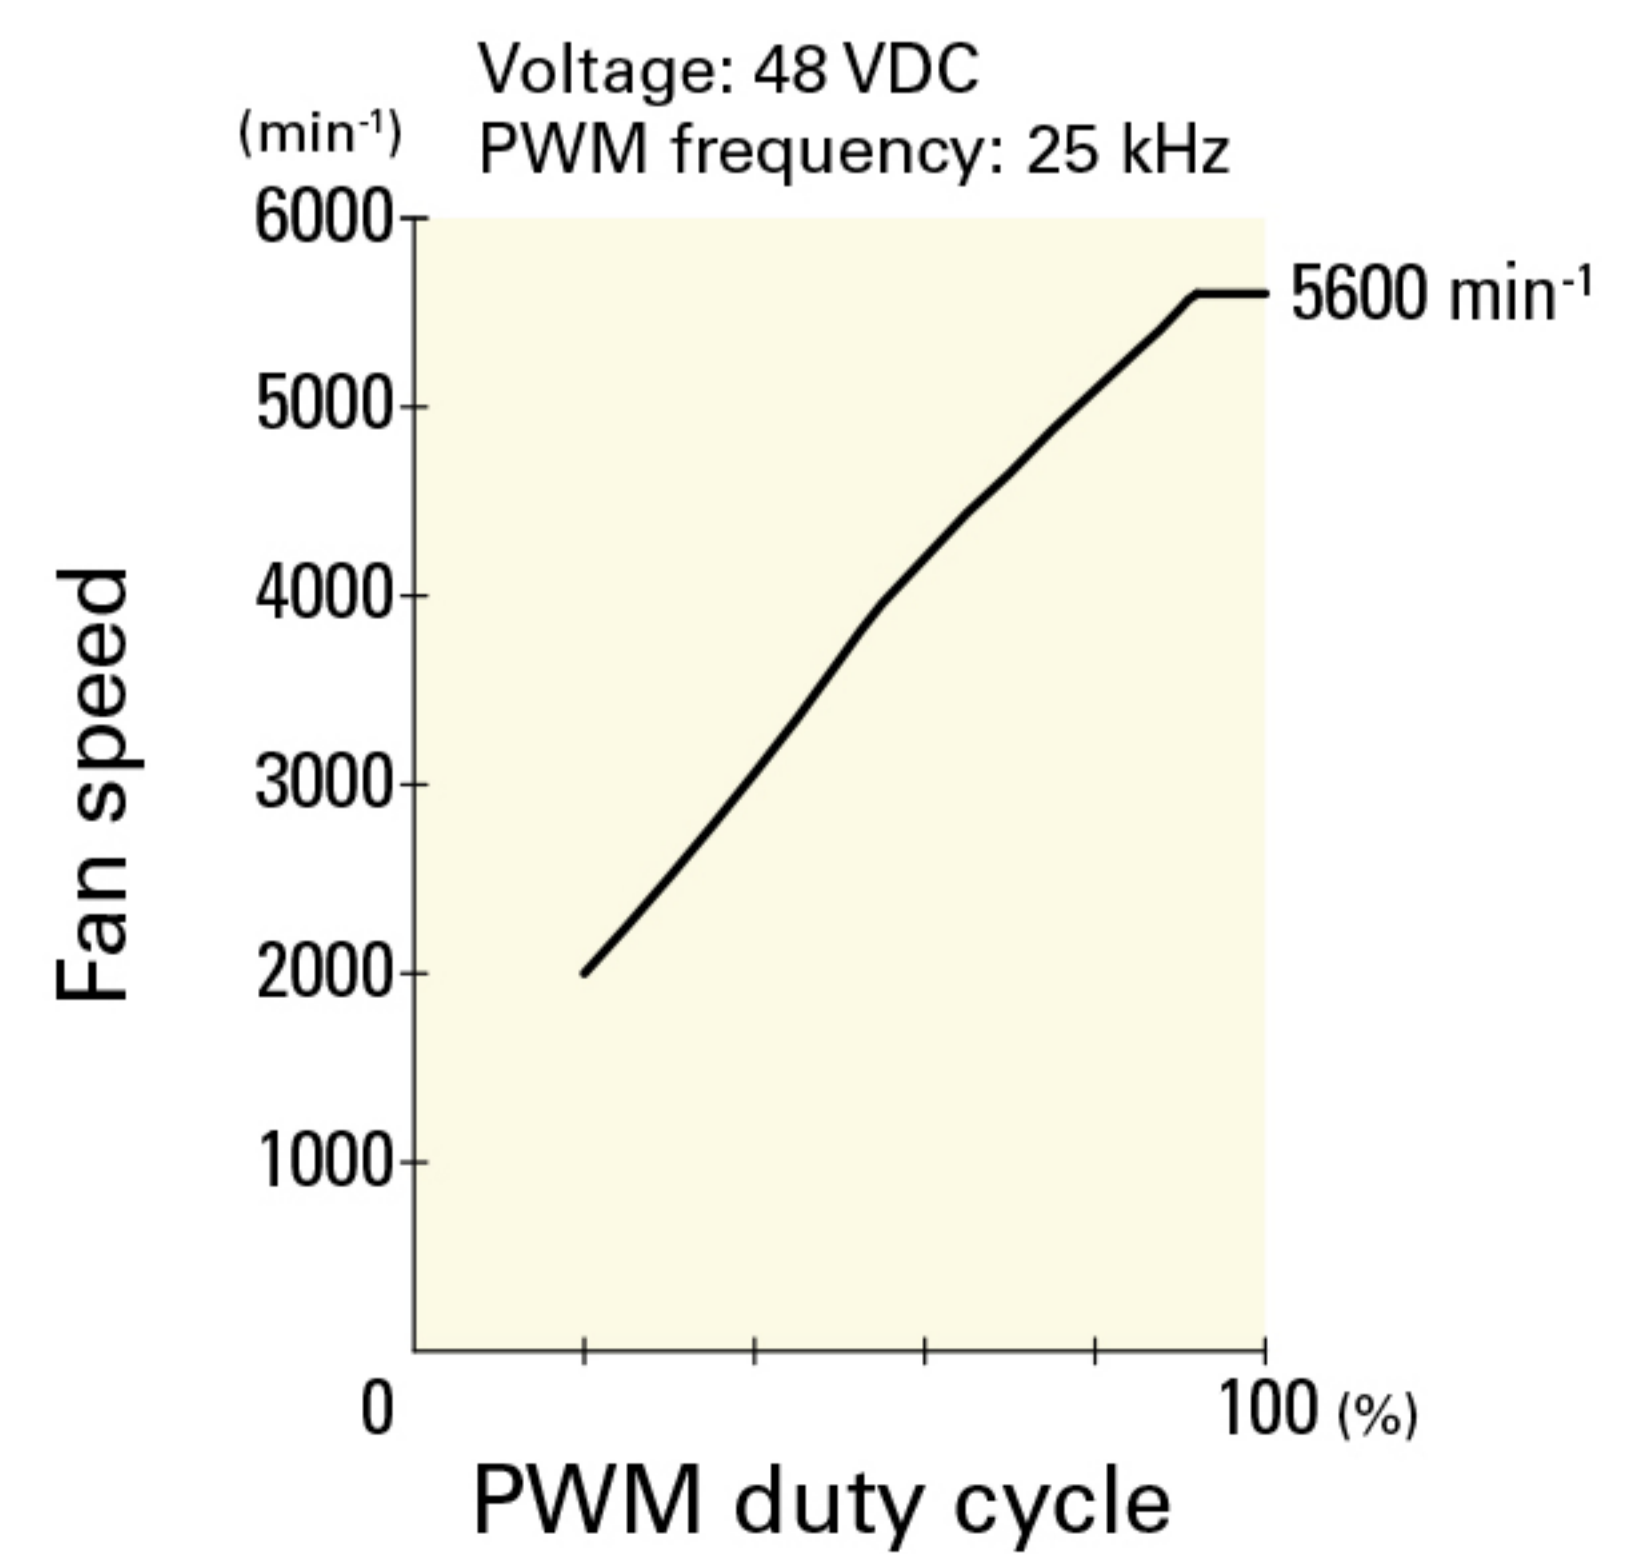

Operating voltage range

PWM duty - Speed characteristics example

**9LG1248P1S001** With pulse sensor with PWM control function

PWM duty cycle

Operating voltage range

PWM duty - Speed characteristics example