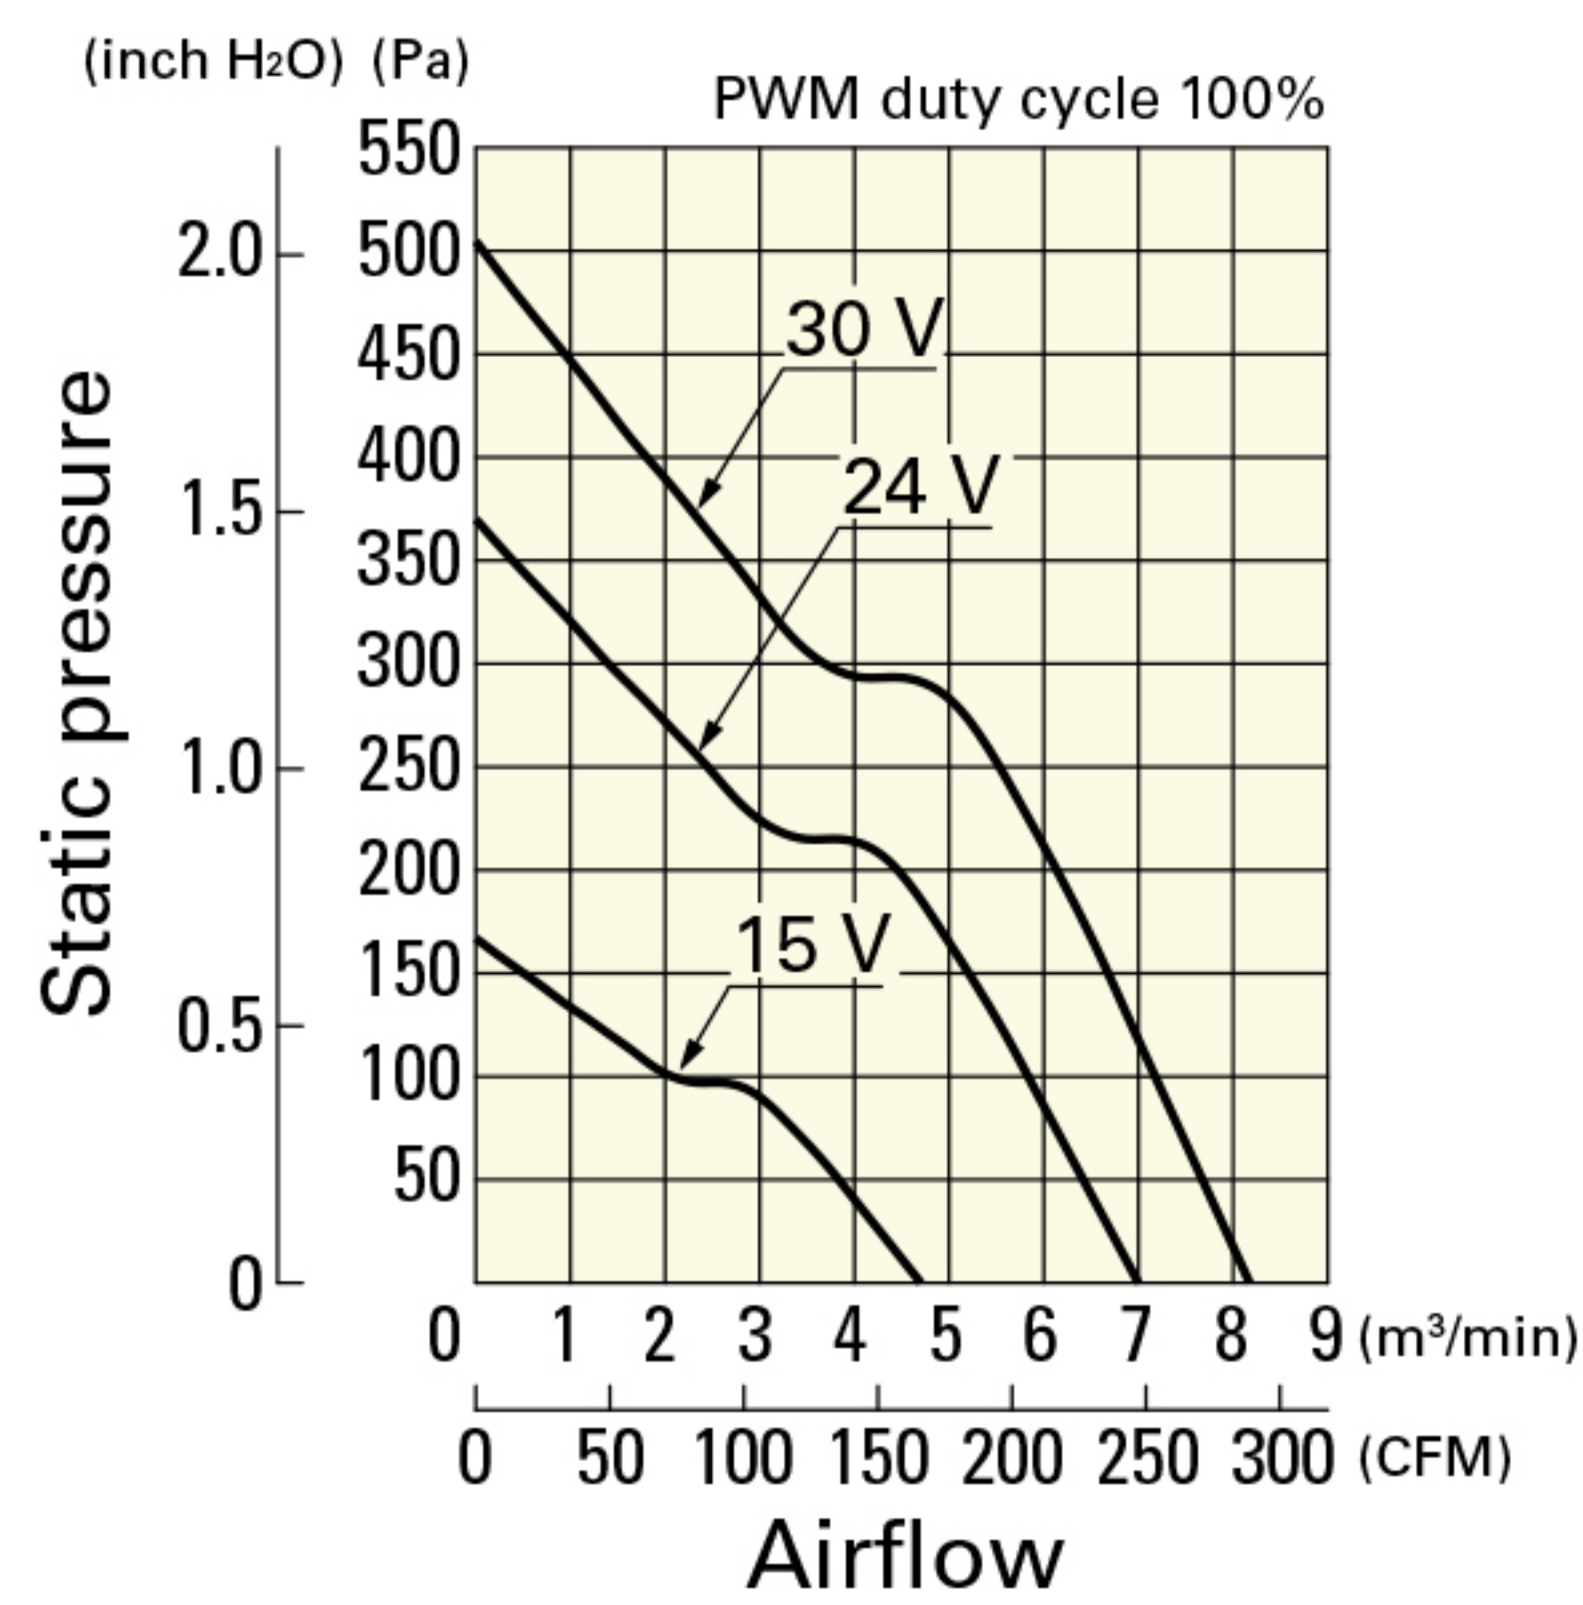

Operating voltage range

PWM duty - Speed characteristics example

**9LG1224P1G001** With pulse sensor with PWM control function

PWM duty cycle

Operating voltage range

PWM duty - Speed characteristics example