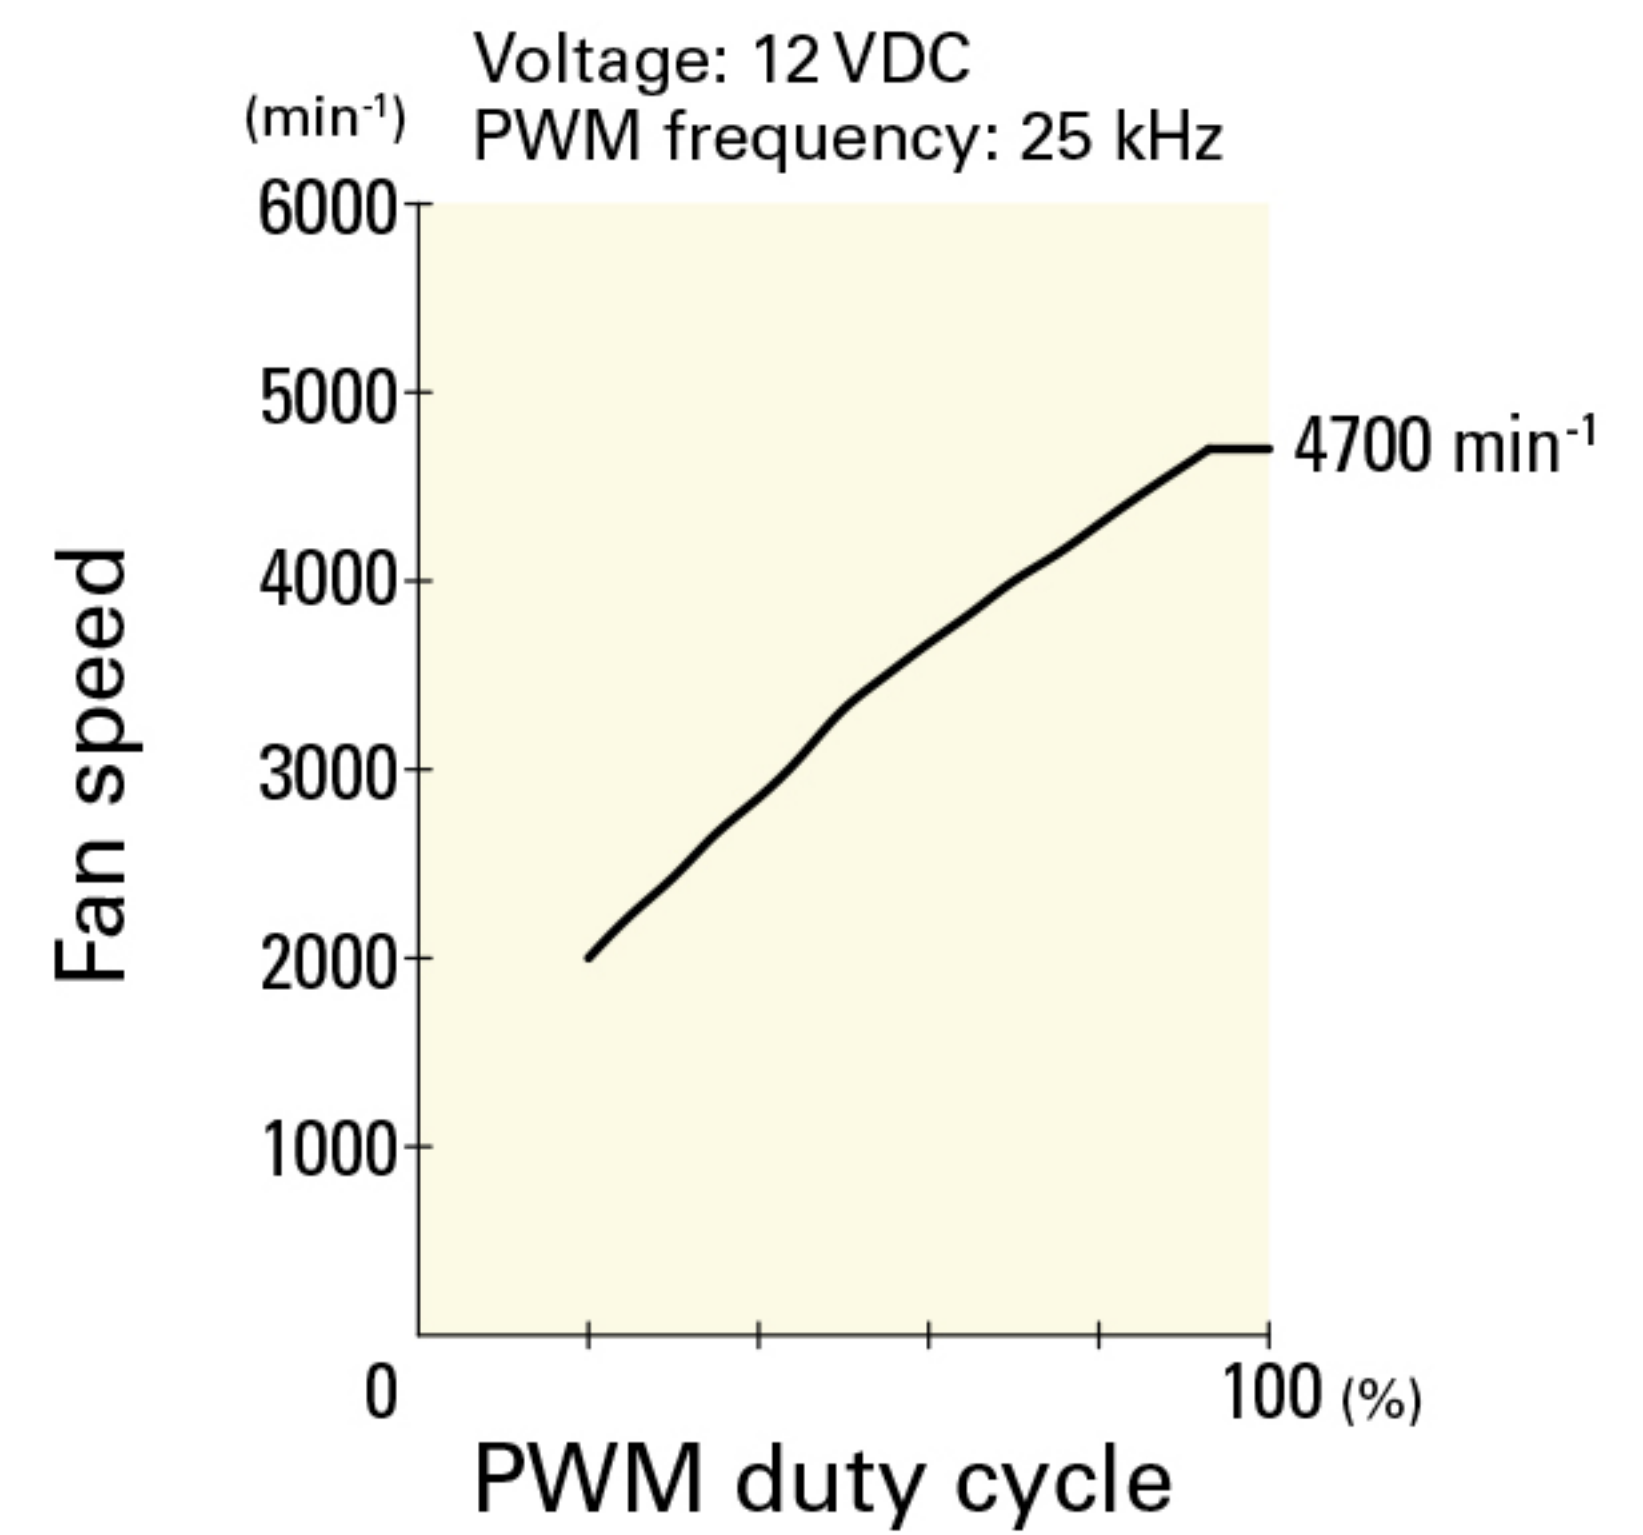

# Airflow - Static Pressure Characteristics / PWM Duty - Speed Characteristics Example

**9LG1212P1G001** With pulse sensor with PWM control function

PWM duty cycle

Operating voltage range

PWM duty - Speed characteristics example

**9LG1212P1S001** With pulse sensor with PWM control function

PWM duty cycle

Operating voltage range

PWM duty - Speed characteristics example

**9LG1212P1H001** With pulse sensor with PWM control function

PWM duty cycle

Operating voltage range

PWM duty - Speed characteristics example

**9LG1224P1G001** With pulse sensor with PWM control function

PWM duty cycle

Operating voltage range

PWM duty - Speed characteristics example