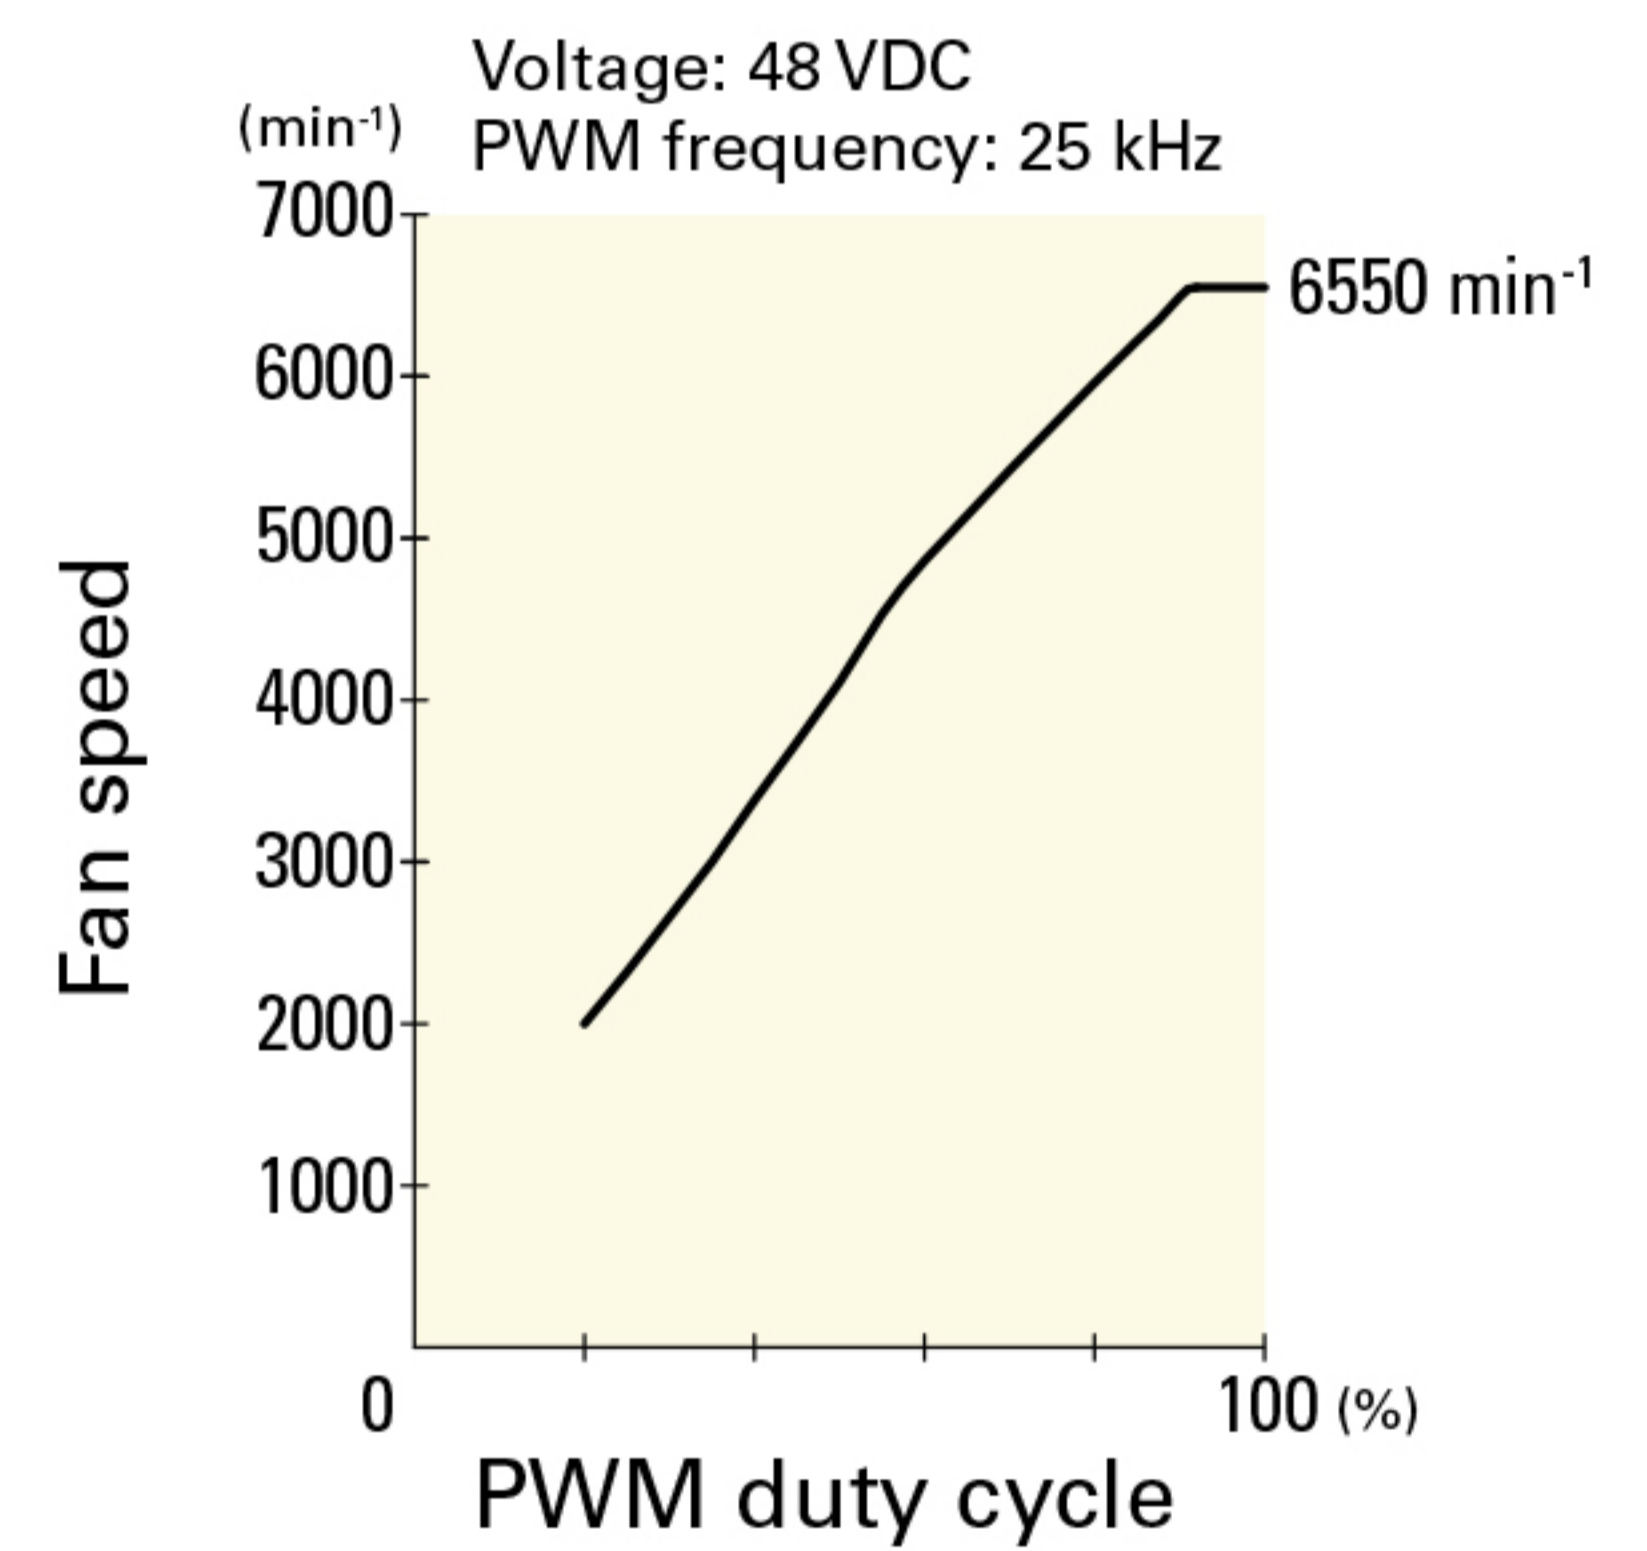

PWM duty - Speed characteristics example