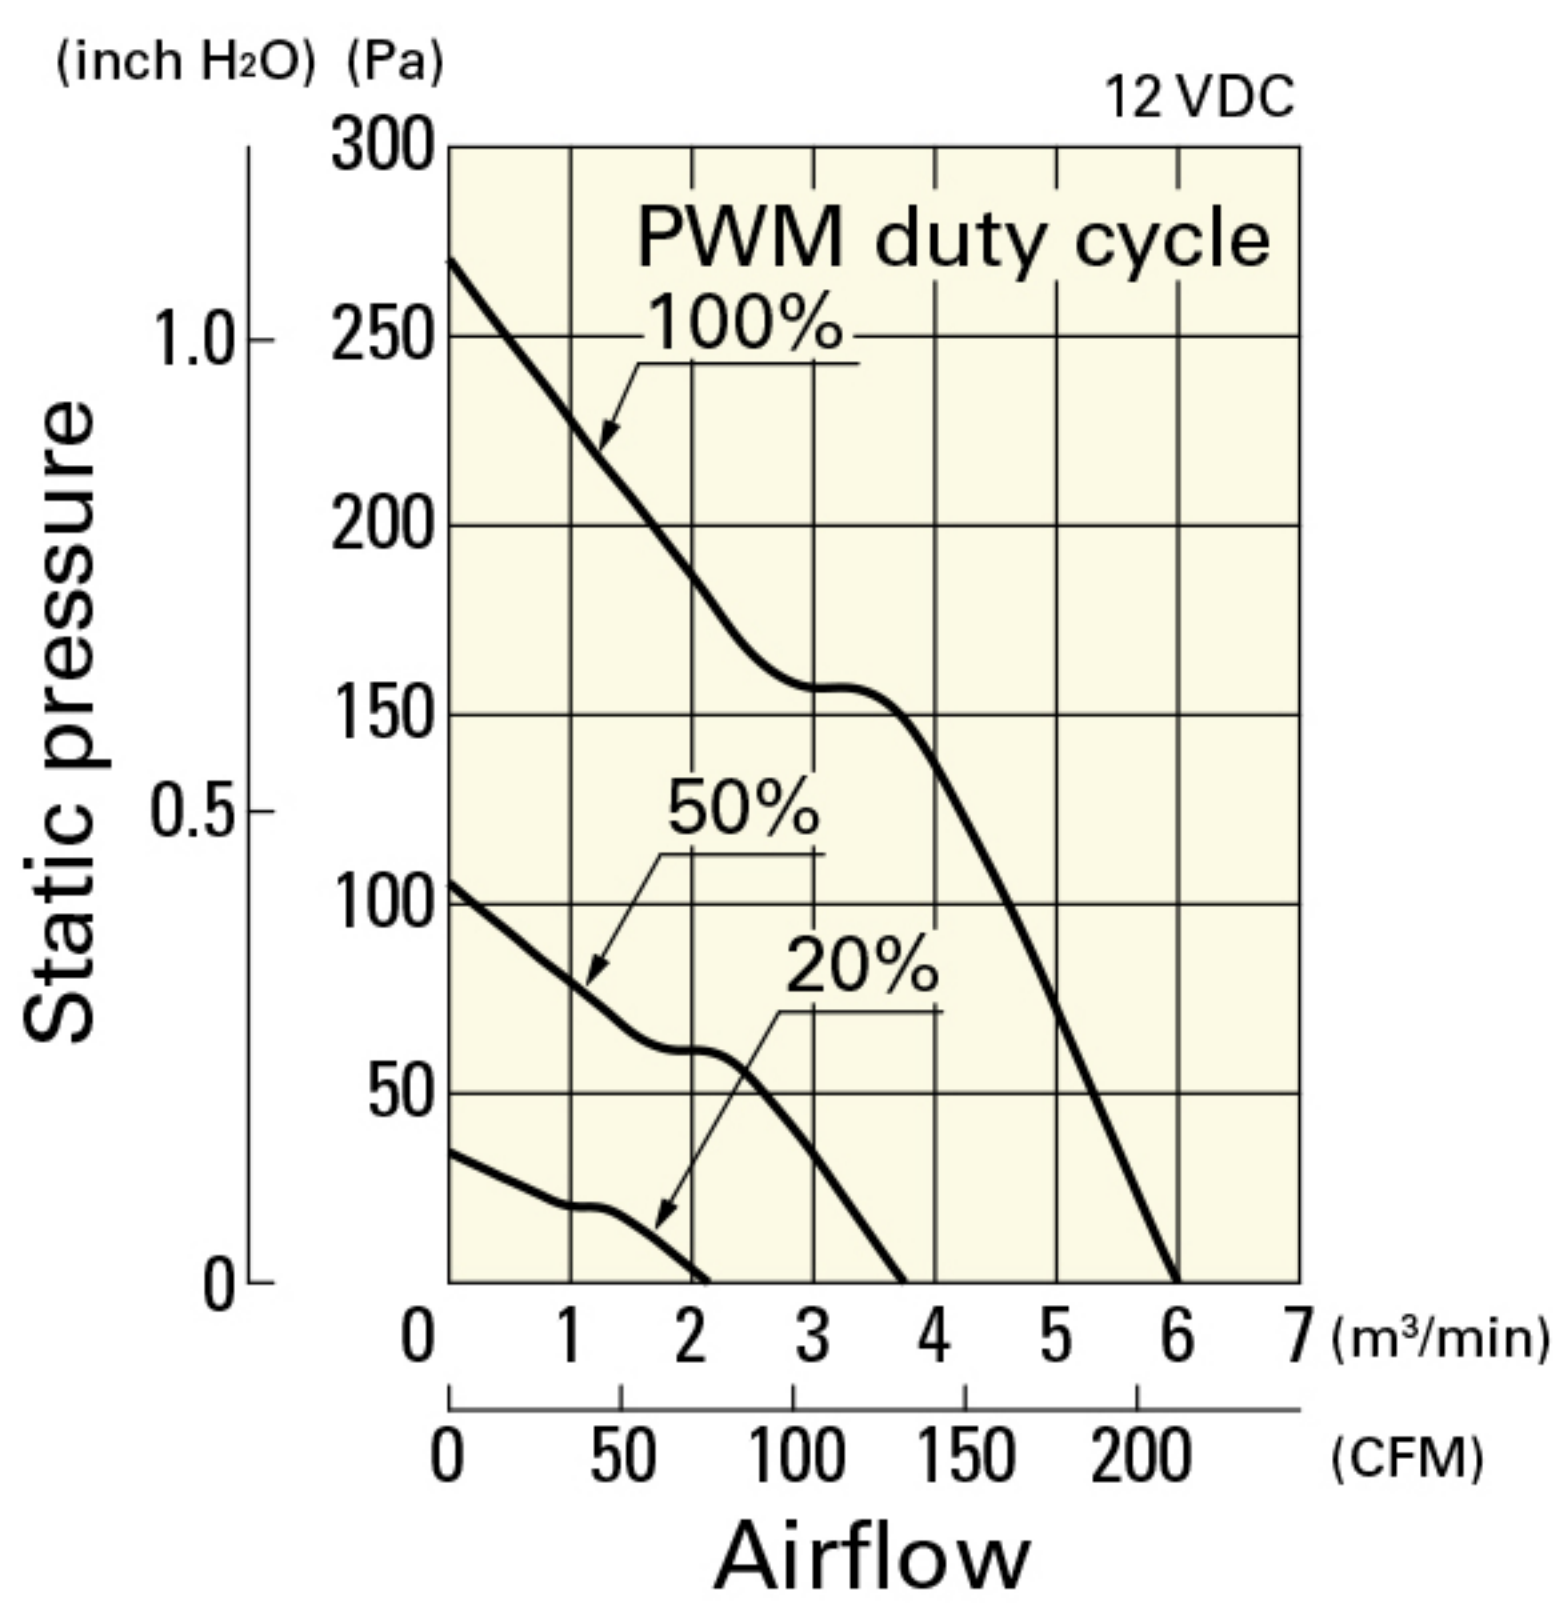

# Airflow - Static Pressure Characteristics / PWM Duty - Speed Characteristics Example

**9LG1212P1G001** With pulse sensor with PWM control function

PWM duty cycle

Operating voltage range

PWM duty - Speed characteristics example

**9LG1212P1S001** With pulse sensor with PWM control function

PWM duty cycle

Operating voltage range

PWM duty - Speed characteristics example

**9LG1212P1H001** With pulse sensor with PWM control function

PWM duty cycle