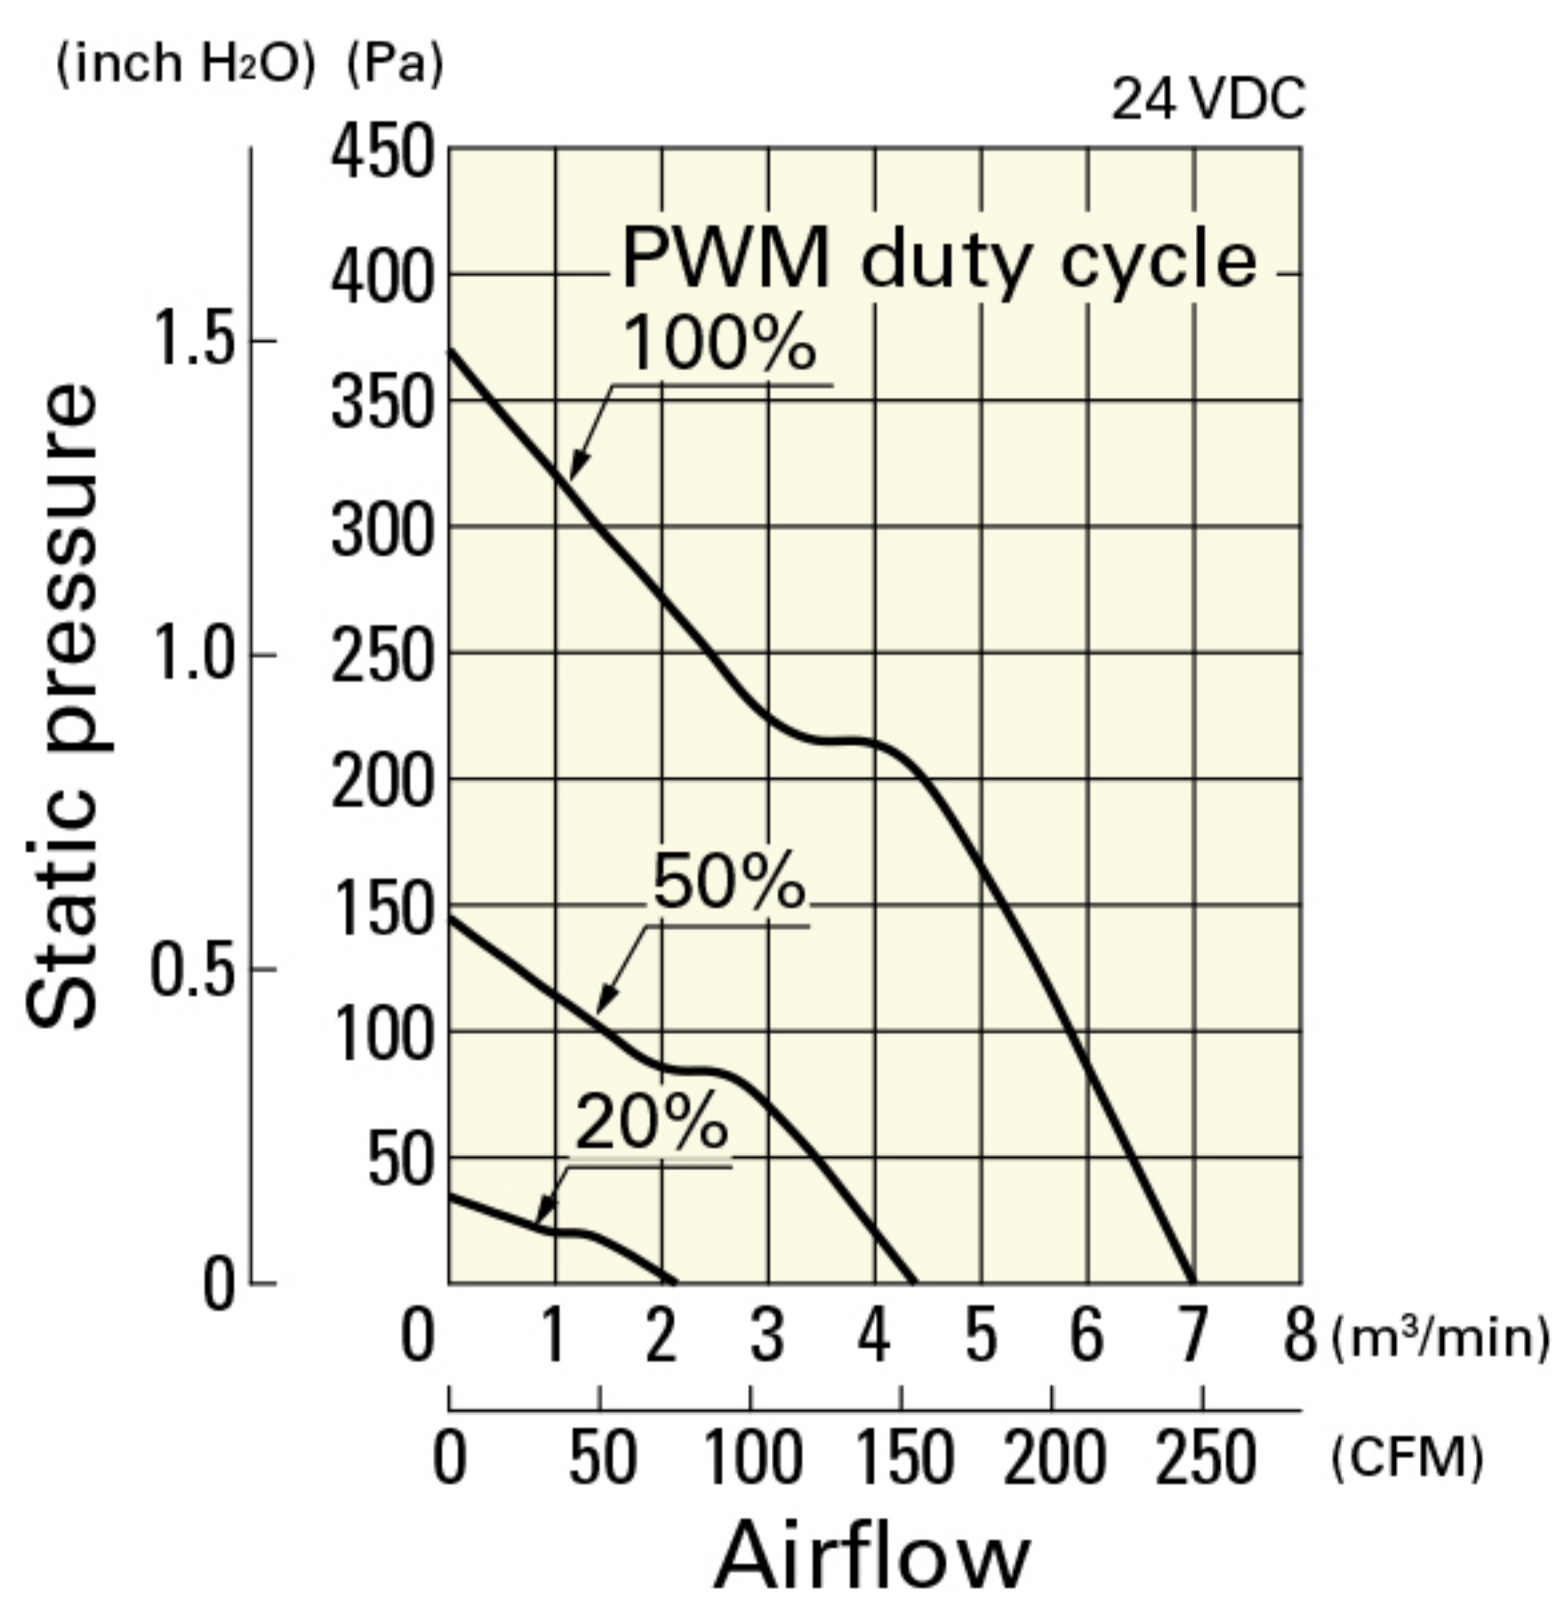

Operating voltage range

PWM duty - Speed characteristics example

**9LG1224P1G001** With pulse sensor with PWM control function

PWM duty cycle

Operating voltage range

PWM duty - Speed characteristics example