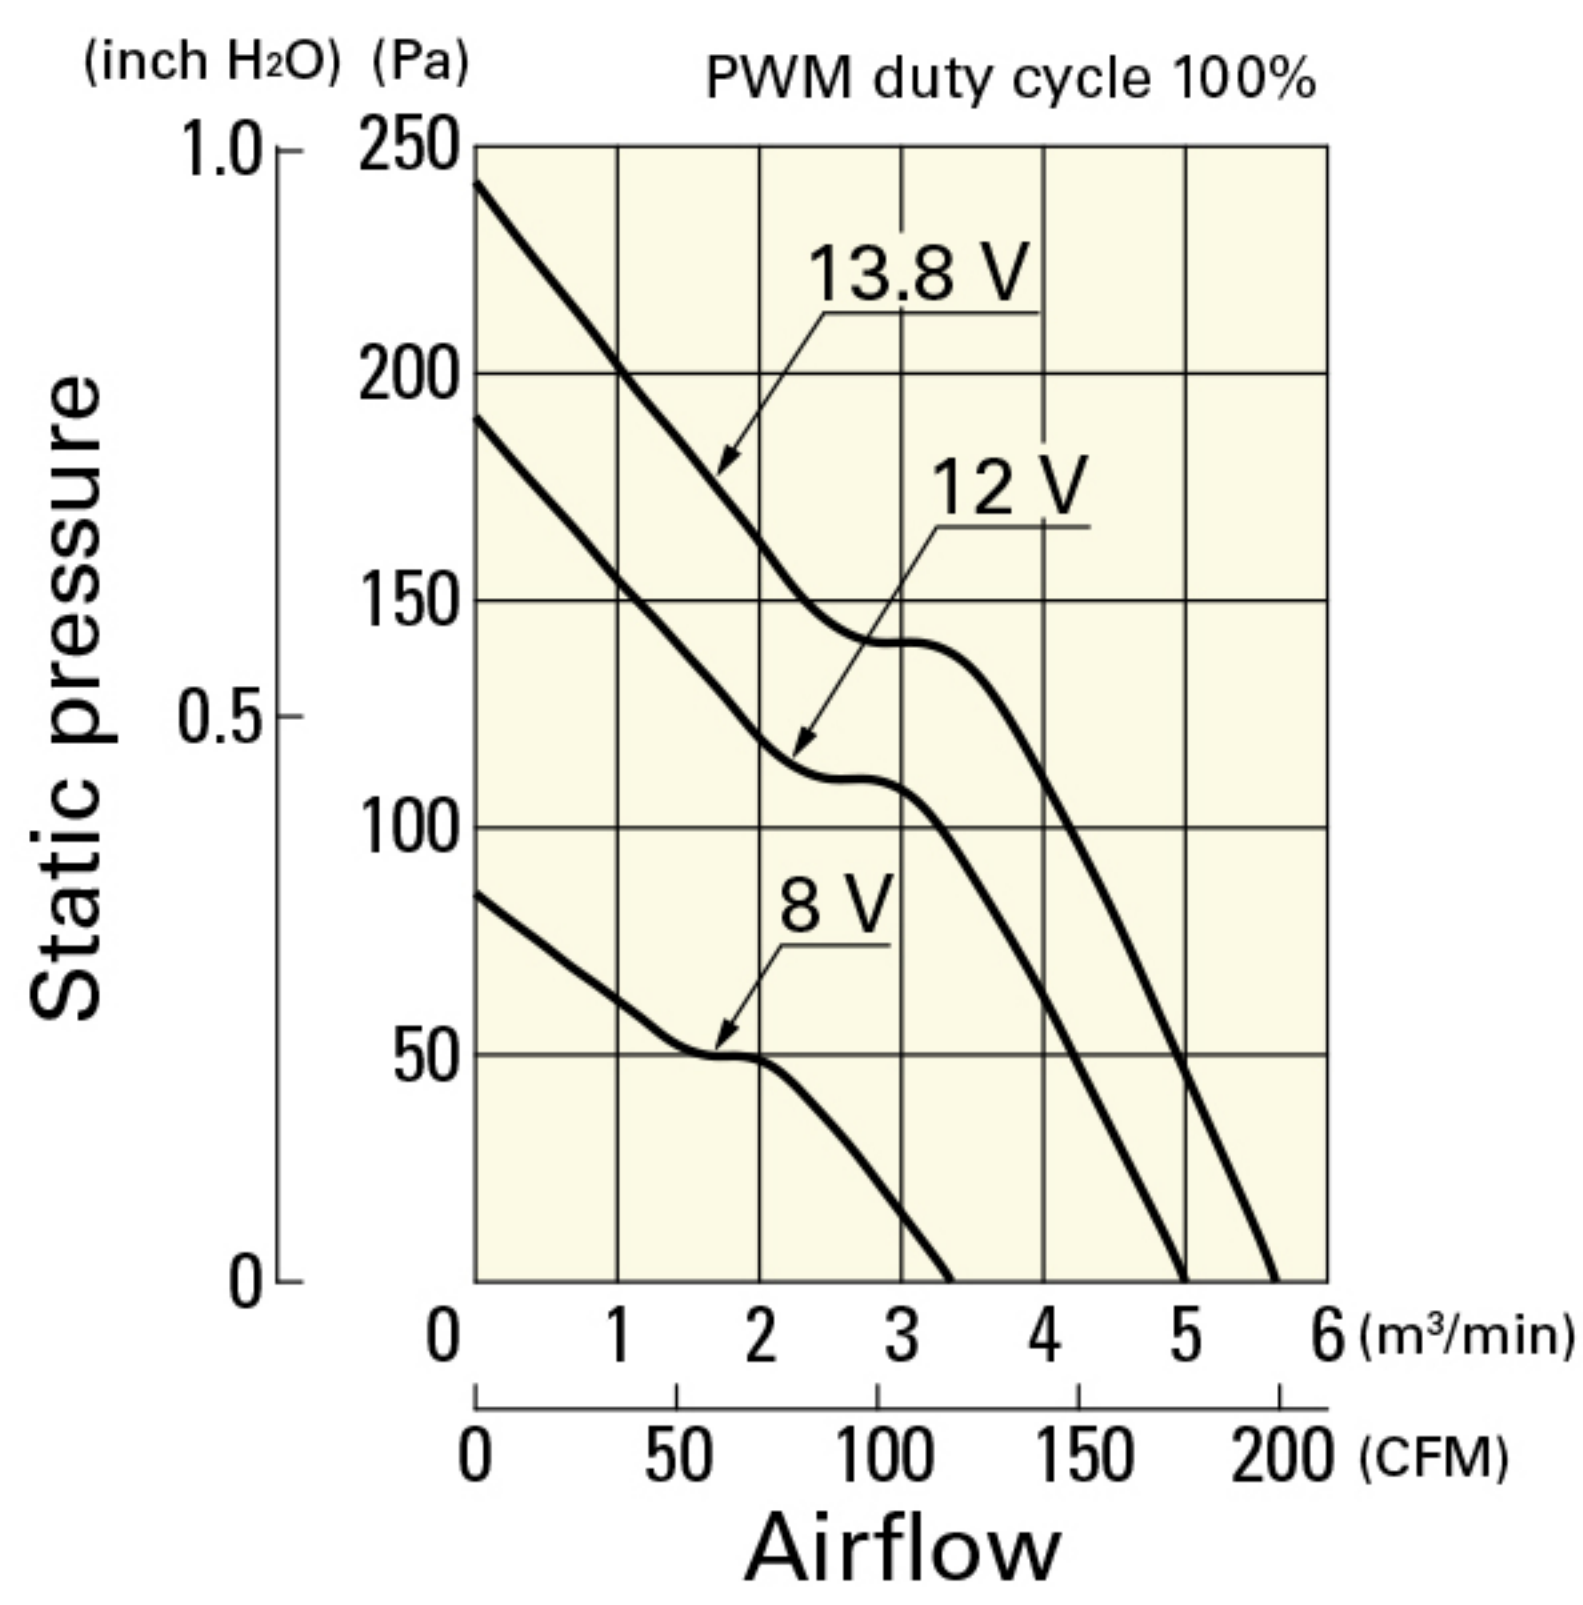

# Airflow - Static Pressure Characteristics / PWM Duty - Speed Characteristics Example

**9LG1212P1G001** With pulse sensor with PWM control function

PWM duty cycle

Operating voltage range

PWM duty - Speed characteristics example

**9LG1212P1S001** With pulse sensor with PWM control function

PWM duty cycle

Operating voltage range

PWM duty - Speed characteristics example

**9LG1212P1H001** With pulse sensor with PWM control function

PWM duty cycle

Operating voltage range

PWM duty - Speed characteristics example

**9LG1224P1G001** With pulse sensor with PWM control function

PWM duty cycle

Operating voltage range

PWM duty - Speed characteristics example