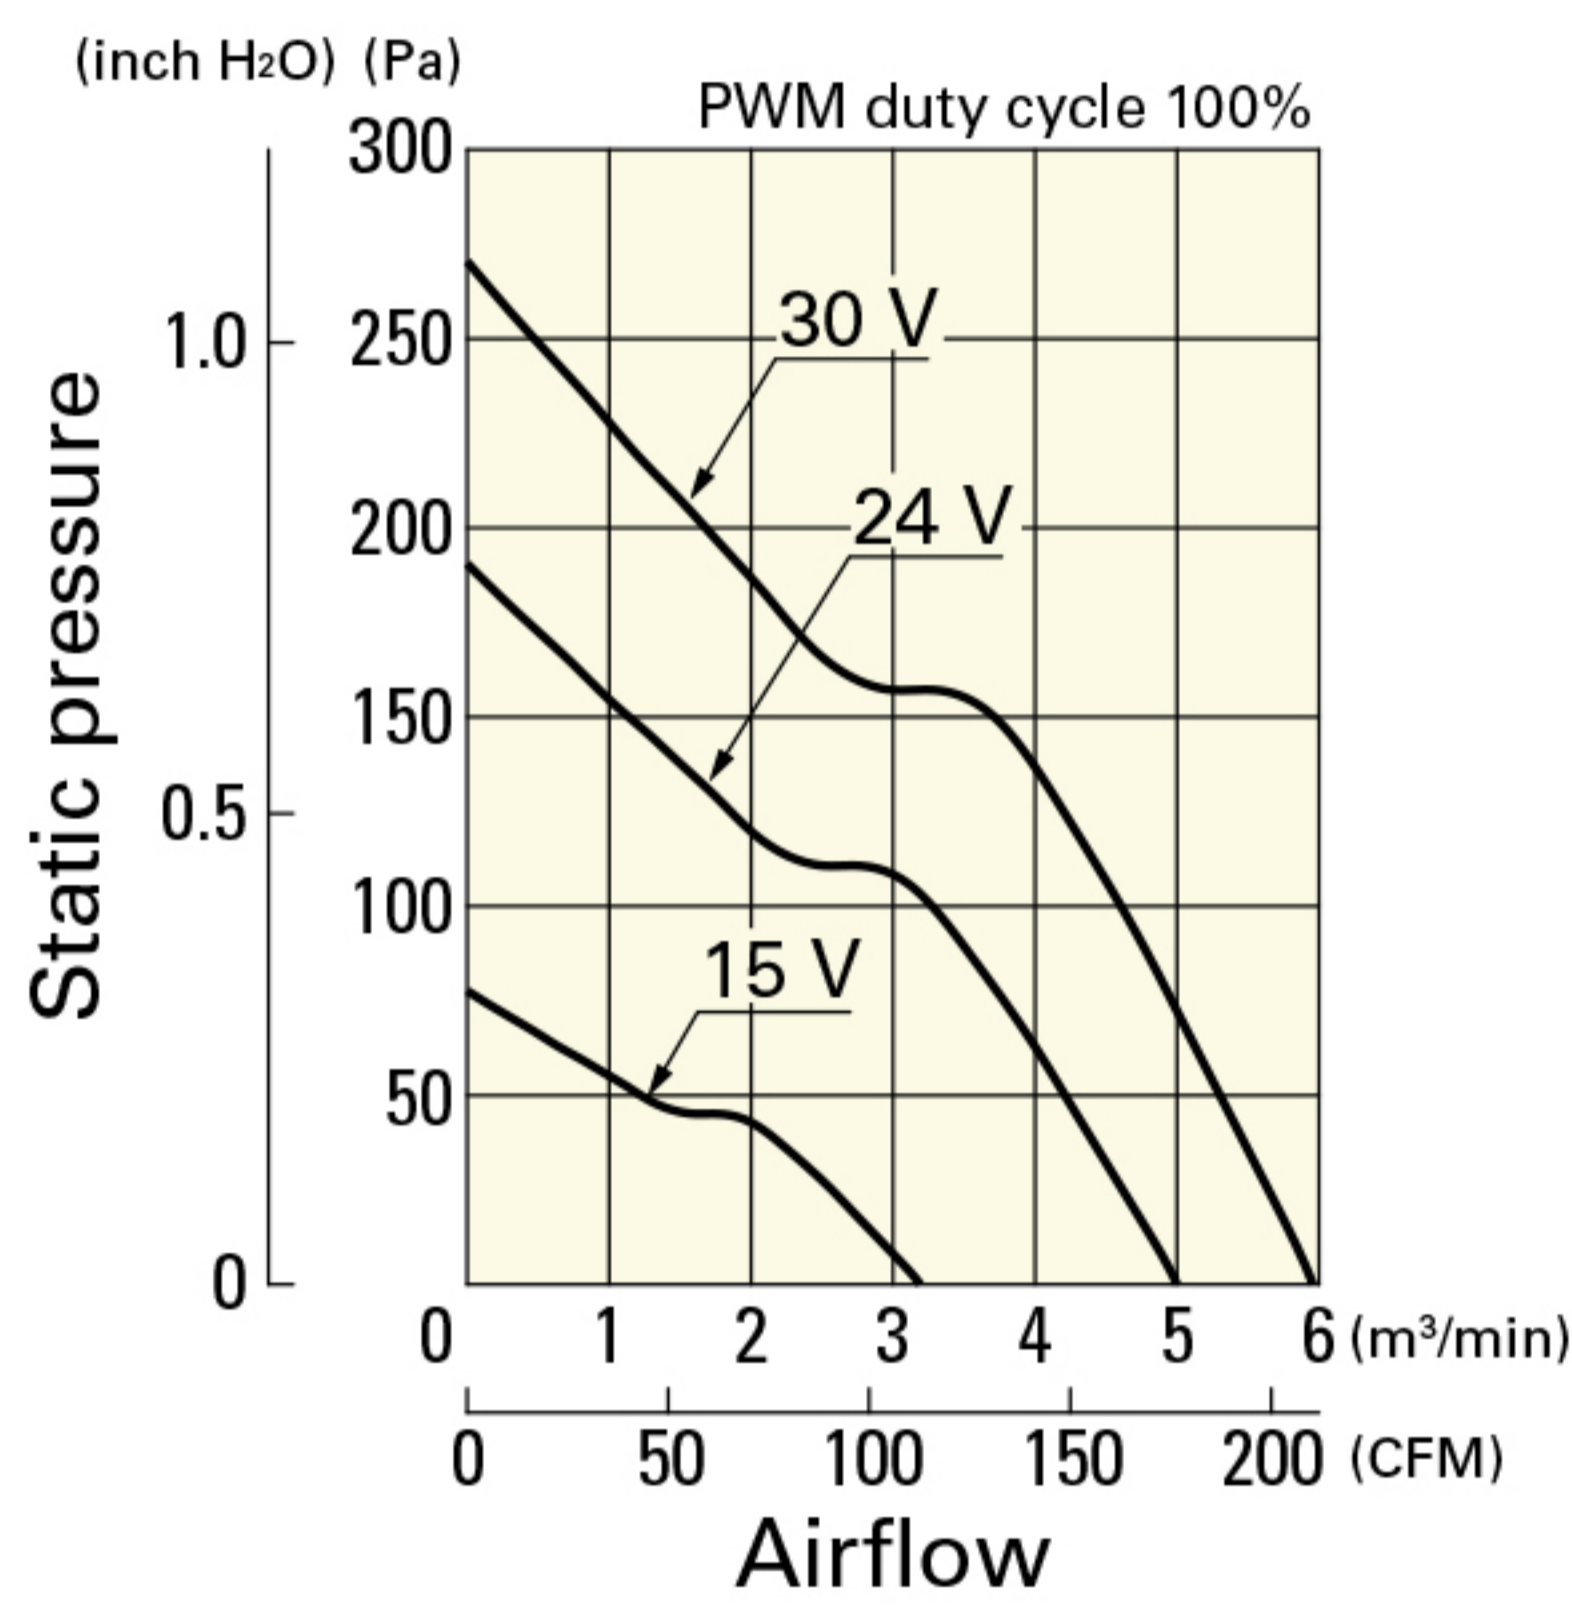

Operating voltage range