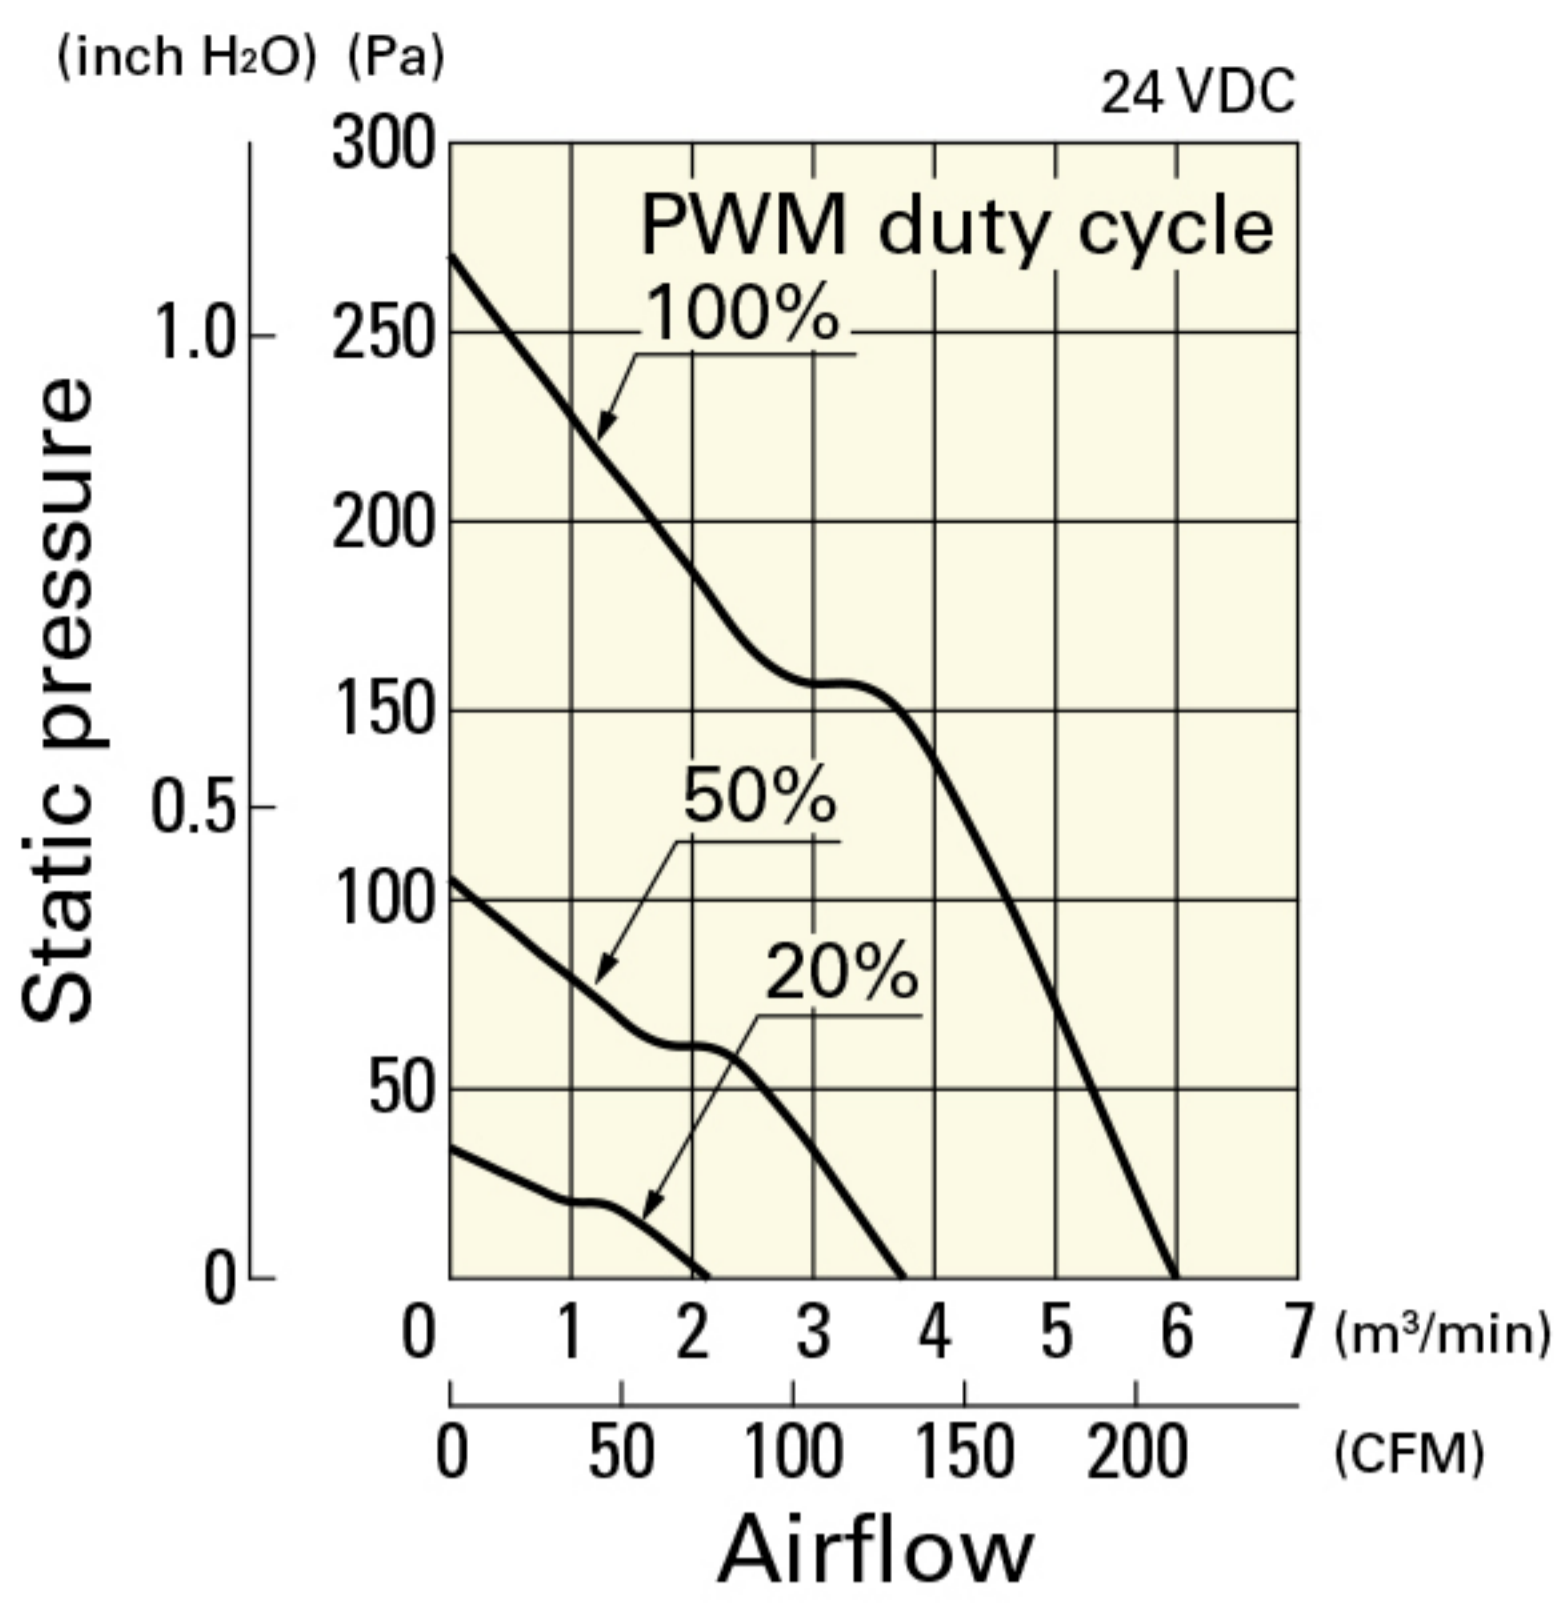

Airflow - Static Pressure Characteristics / PWM Duty - Speed Characteristics Example

9LG1224P1S001 With pulse sensor with PWM control function

PWM duty cycle