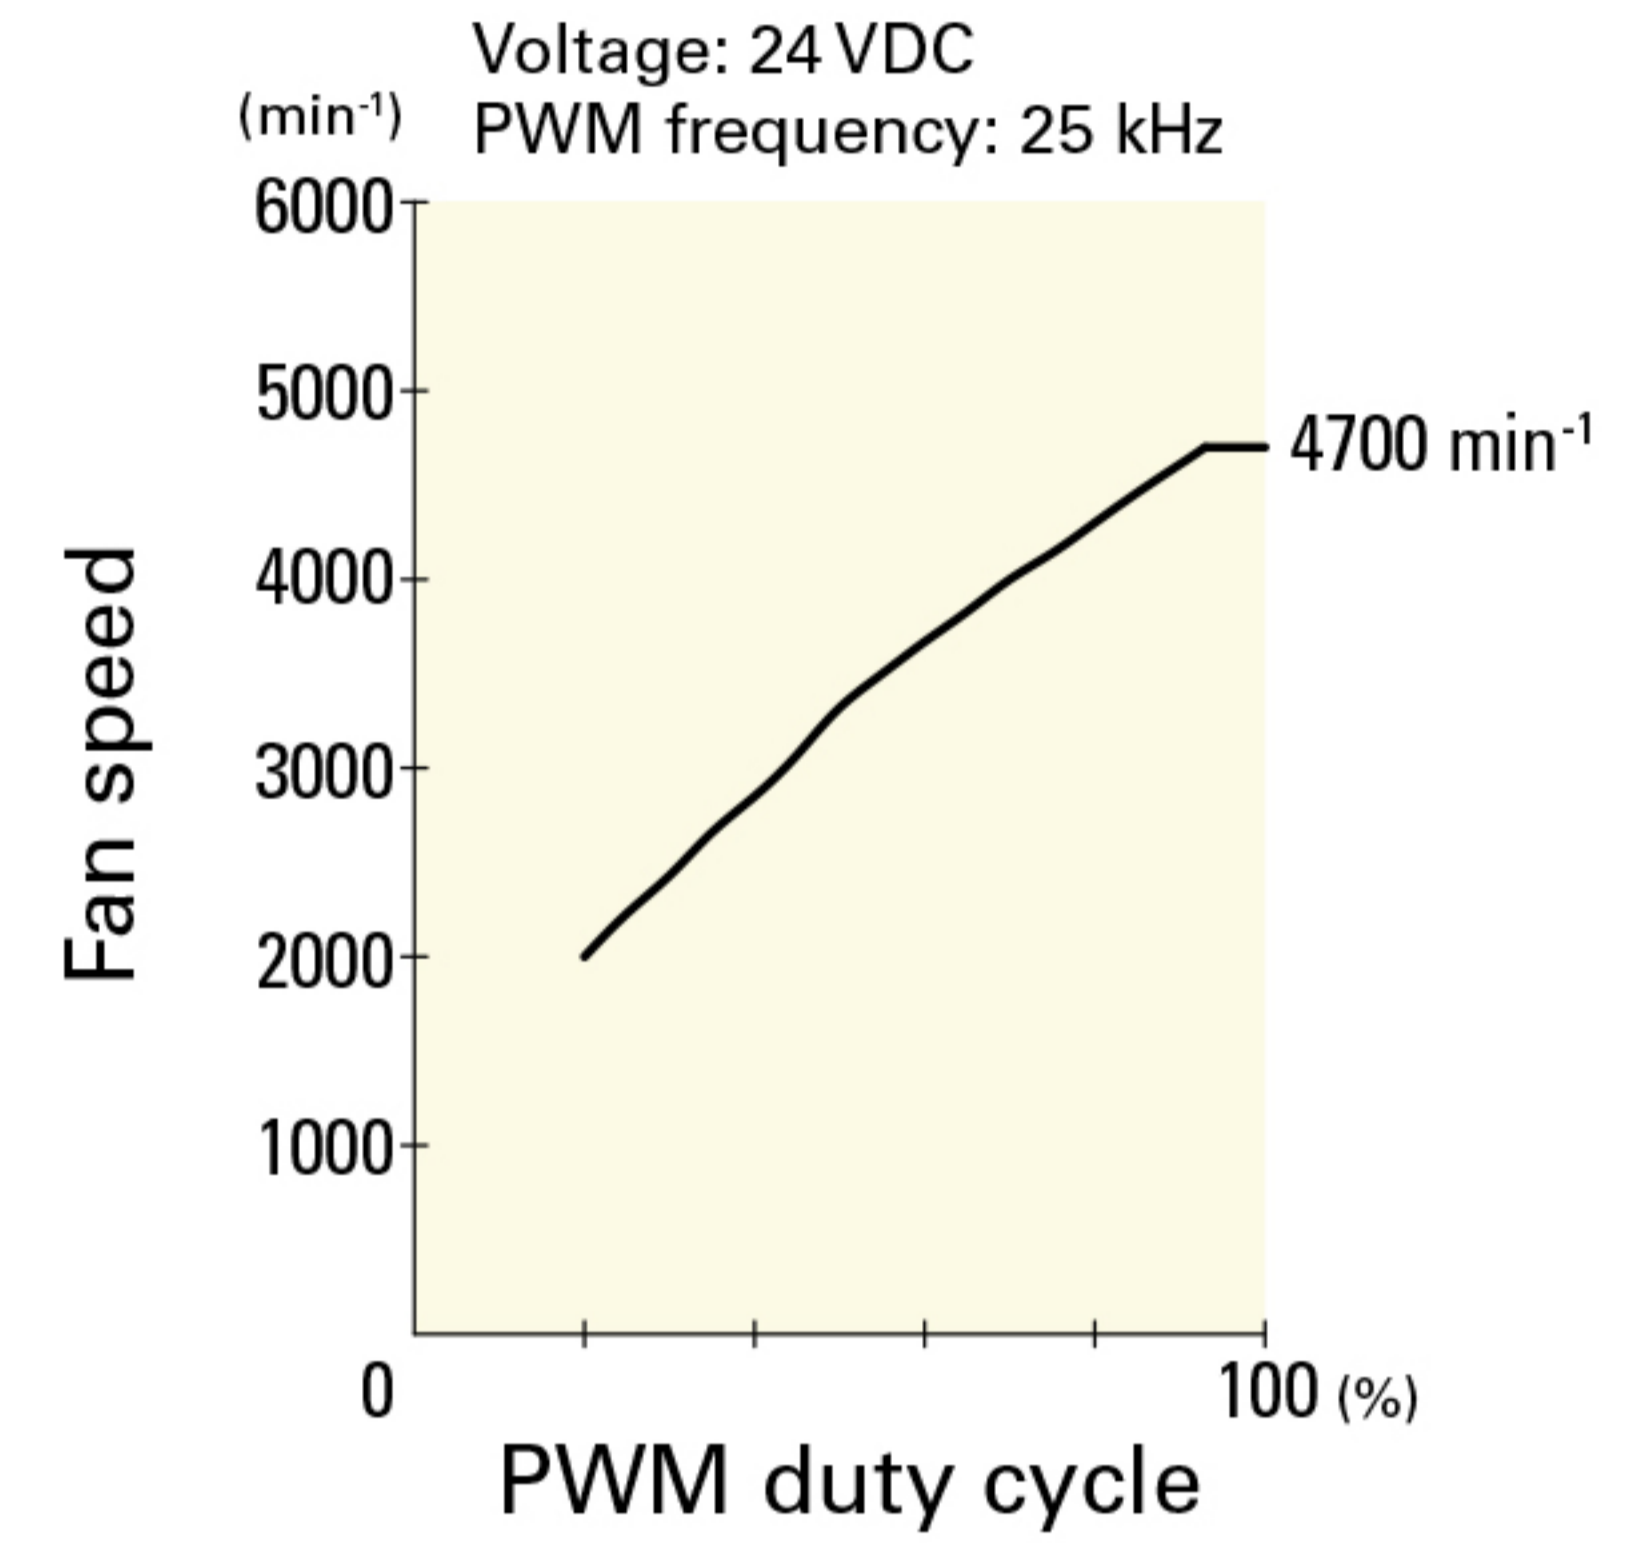

**9LG1224P1H001** With pulse sensor with PWM control function

PWM duty cycle

Operating voltage range

PWM duty - Speed characteristics example

**9LG1248P1G001** With pulse sensor with PWM control function

PWM duty cycle