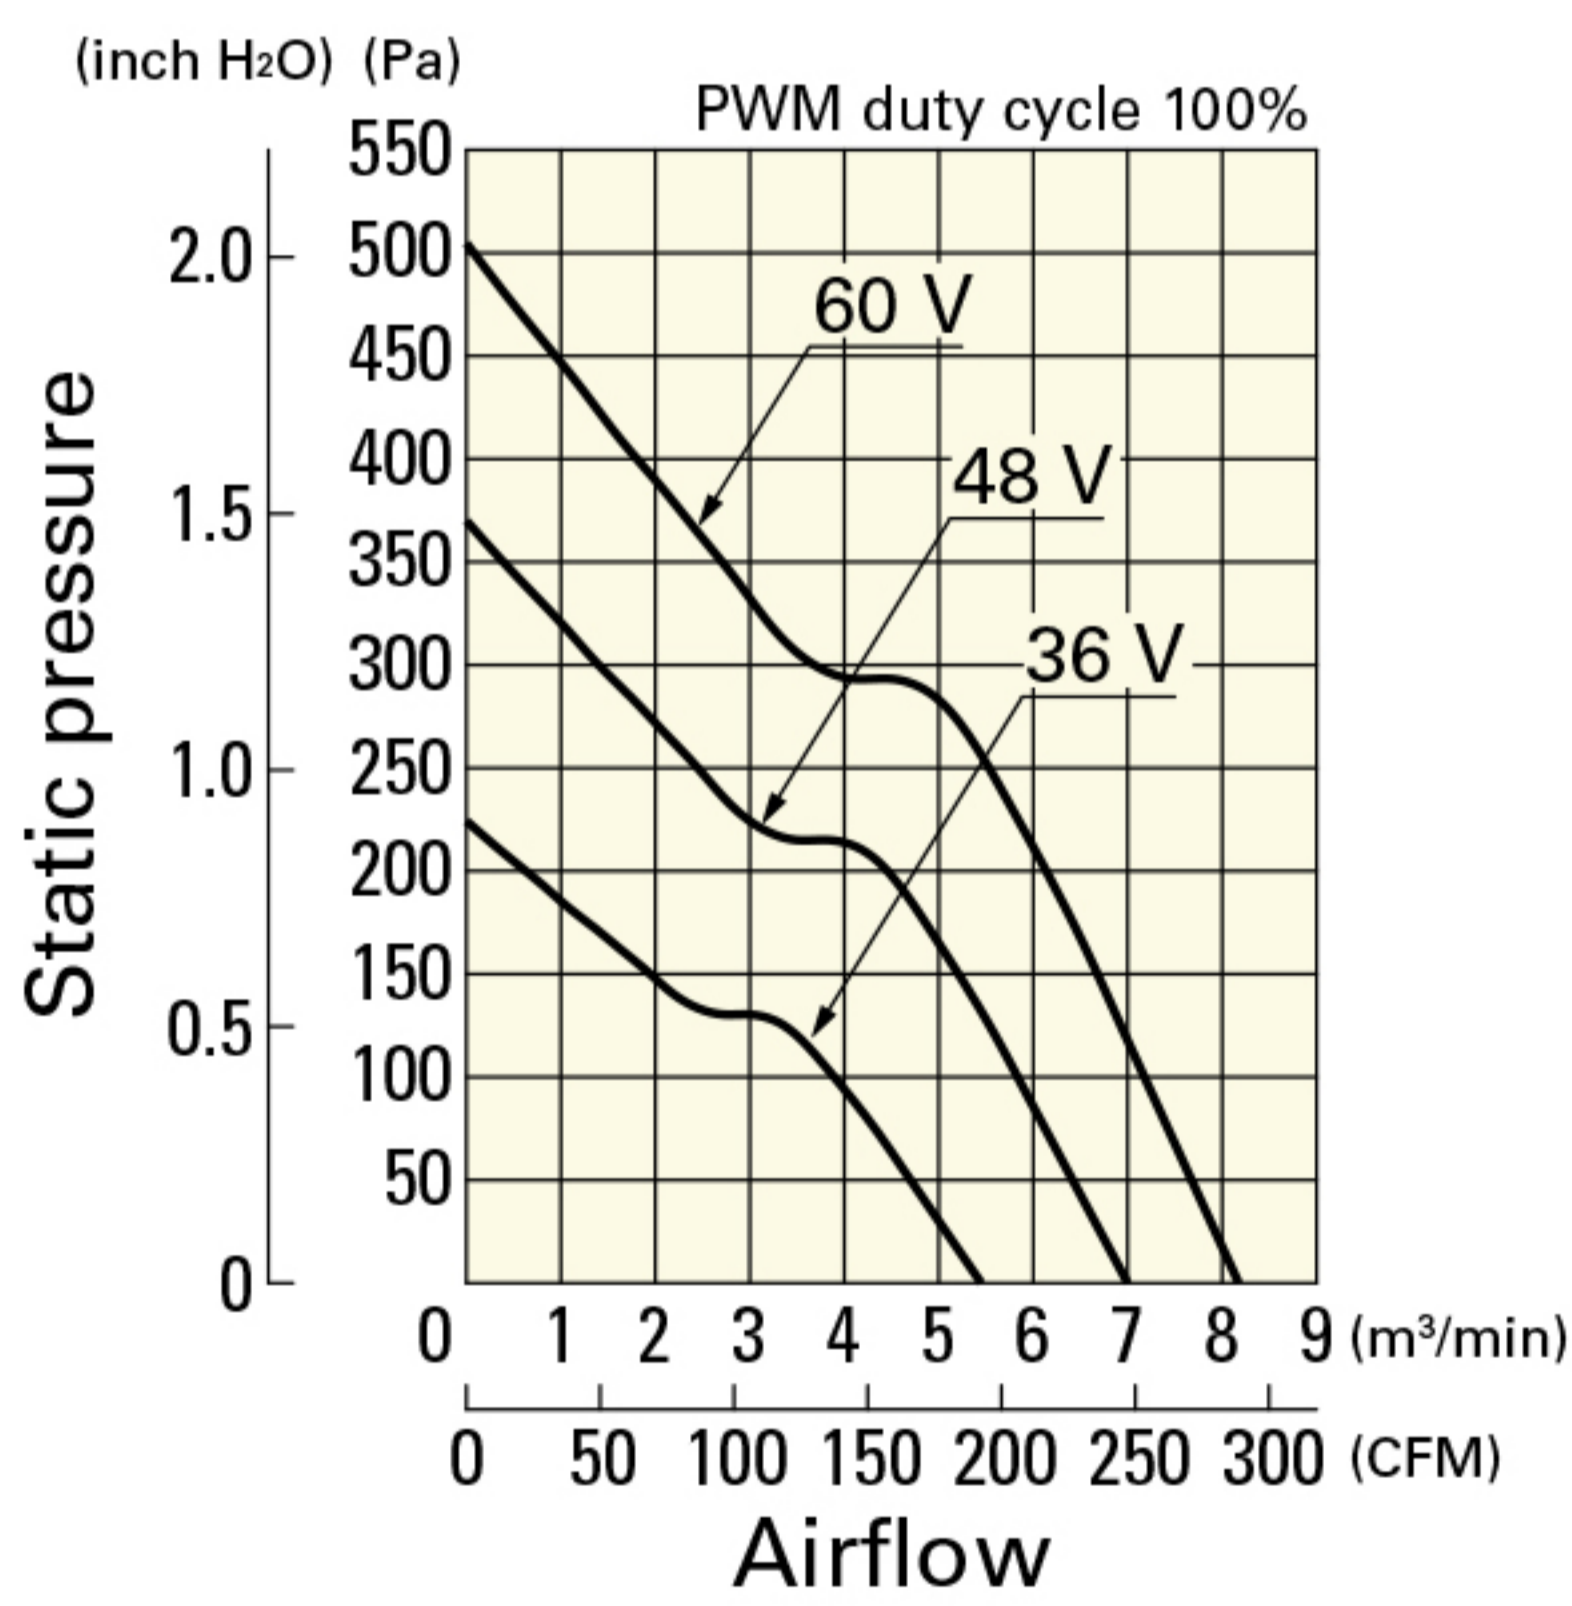

Operating voltage range