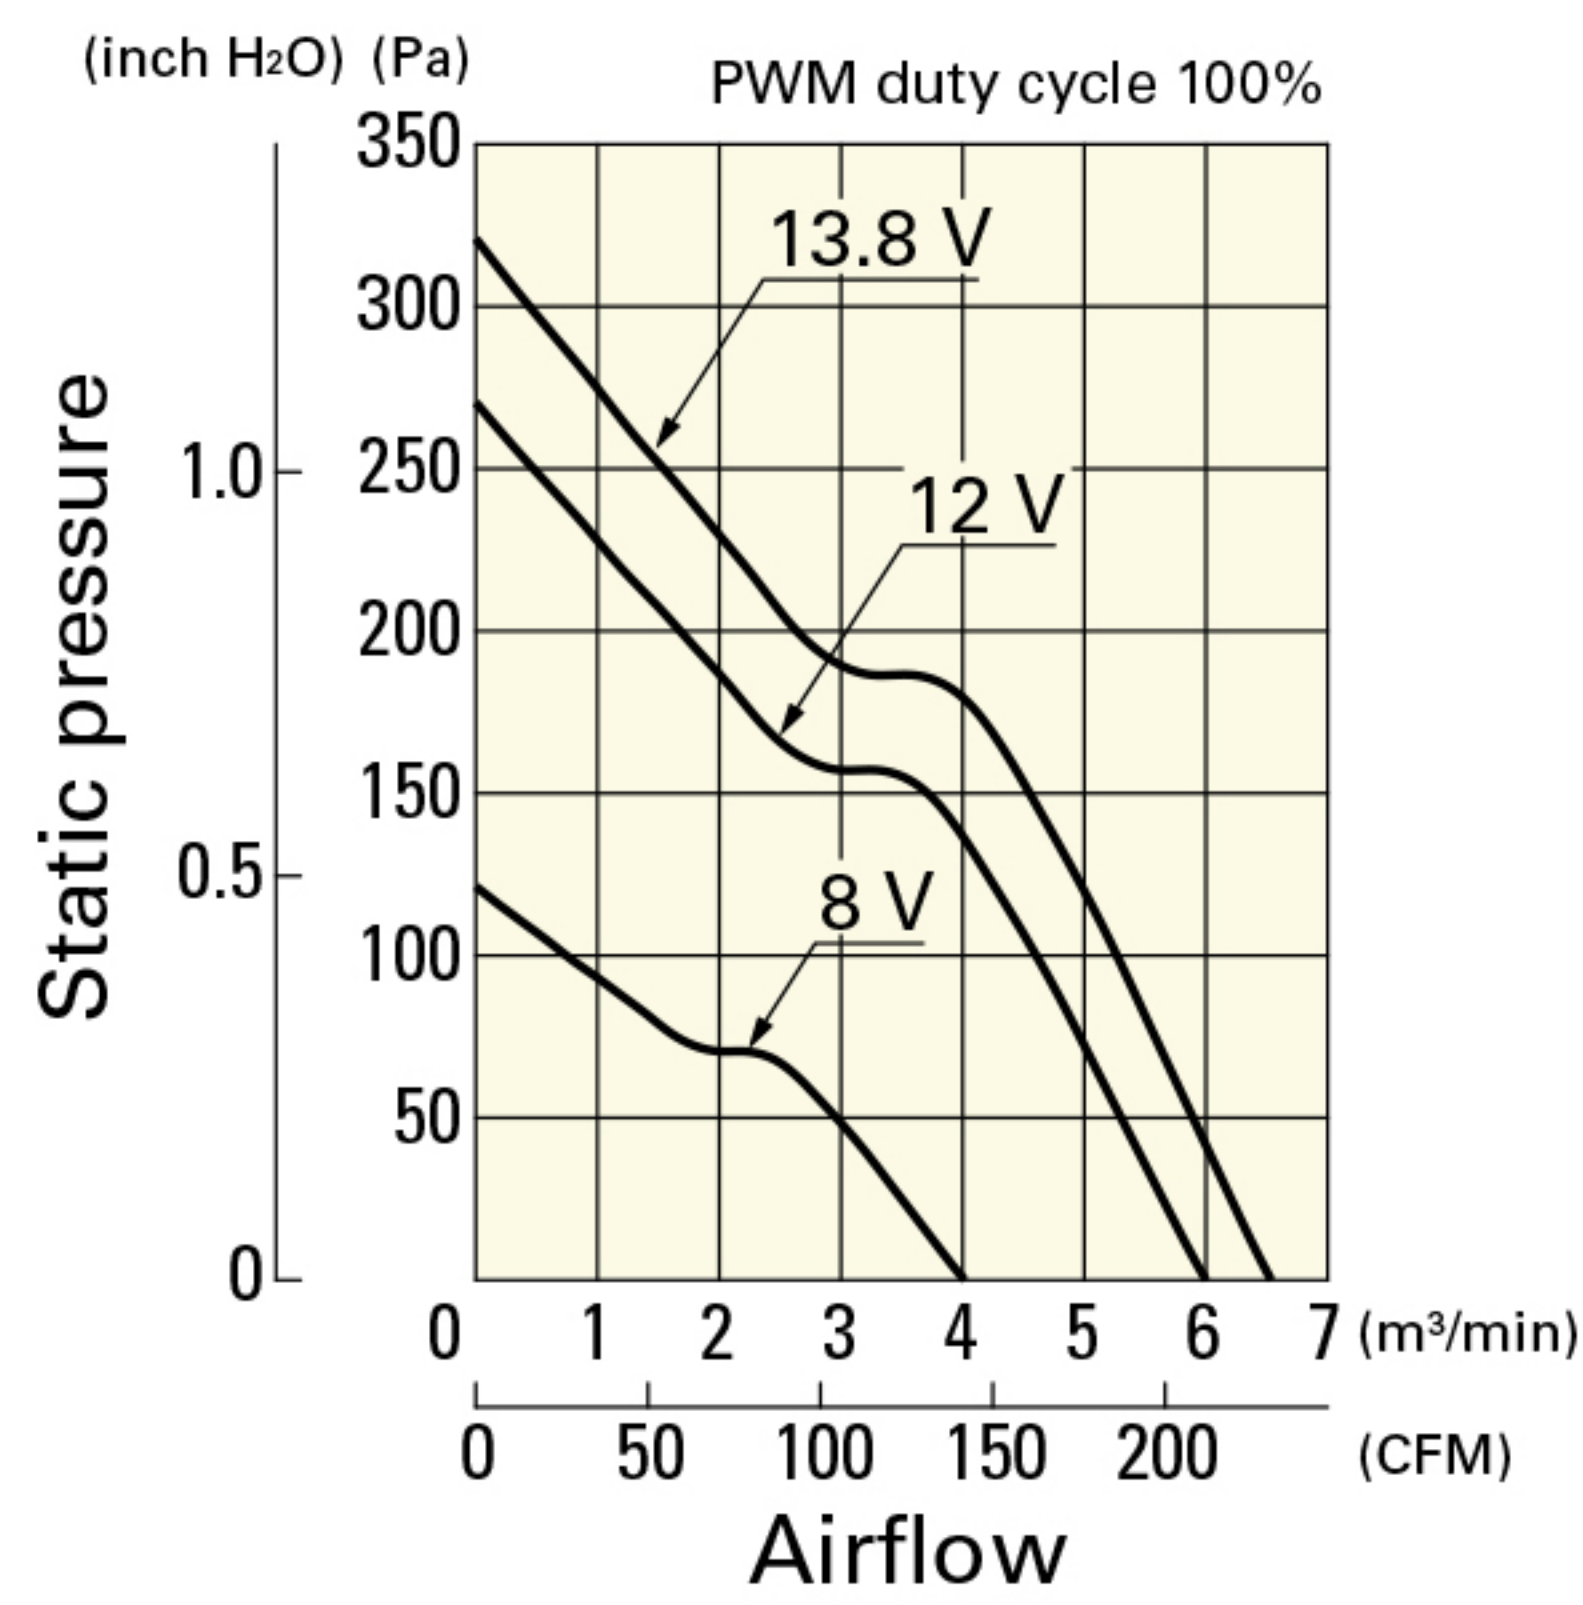

# Airflow - Static Pressure Characteristics / PWM Duty - Speed Characteristics Example

**9LG1212P1G001** With pulse sensor with PWM control function

PWM duty cycle

Operating voltage range

PWM duty - Speed characteristics example

**9LG1212P1S001** With pulse sensor with PWM control function

PWM duty cycle

Operating voltage range

PWM duty - Speed characteristics example

**9LG1212P1H001** With pulse sensor with PWM control function

PWM duty cycle