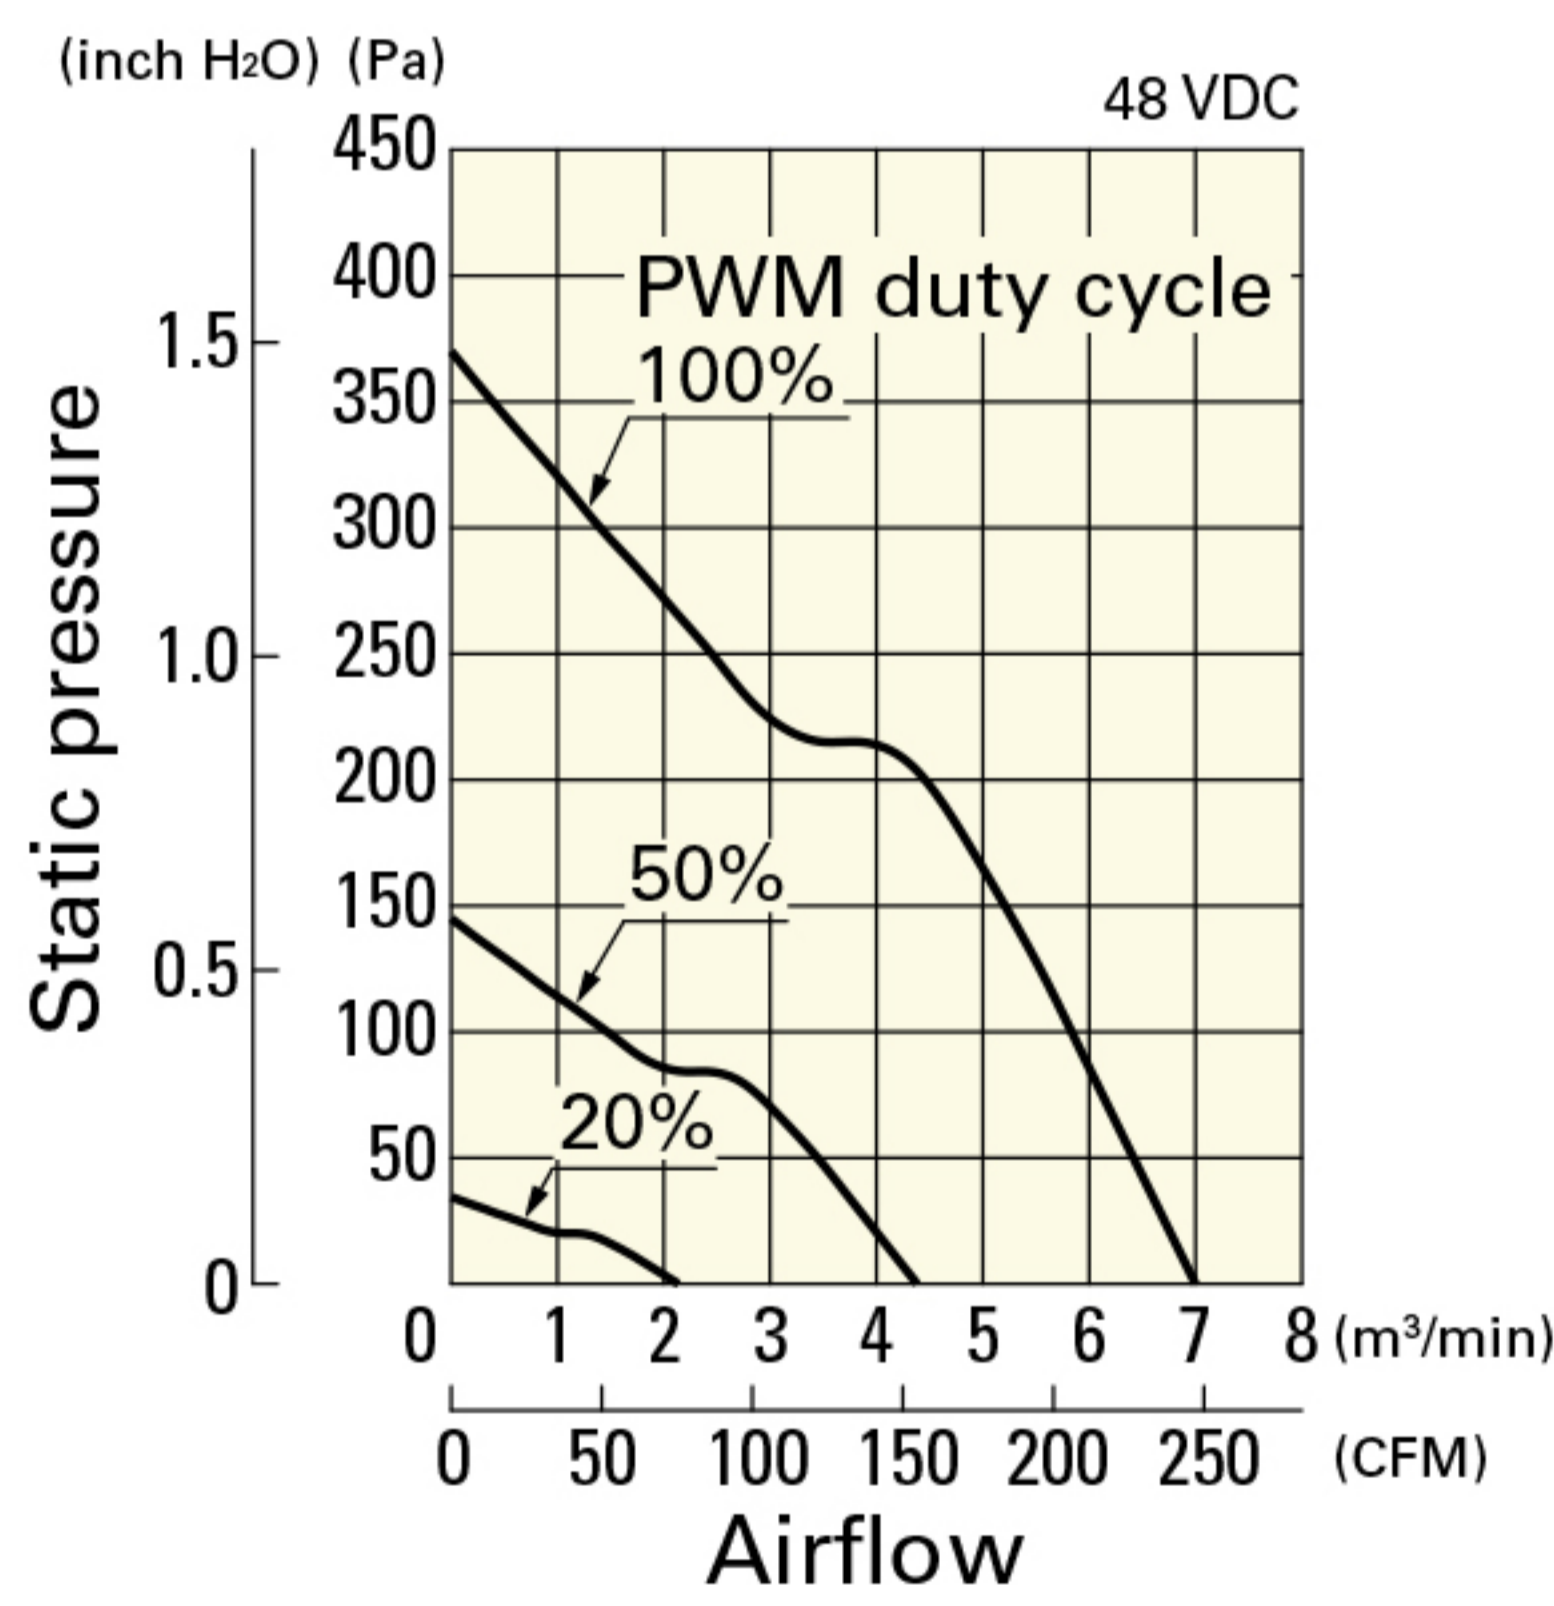

# Airflow - Static Pressure Characteristics / PWM Duty - Speed Characteristics Example

**9LG1224P1S001** With pulse sensor with PWM control function

PWM duty cycle

Operating voltage range

PWM duty - Speed characteristics example

**9LG1224P1H001** With pulse sensor with PWM control function

PWM duty cycle

Operating voltage range

PWM duty - Speed characteristics example

**9LG1248P1G001** With pulse sensor with PWM control function

PWM duty cycle