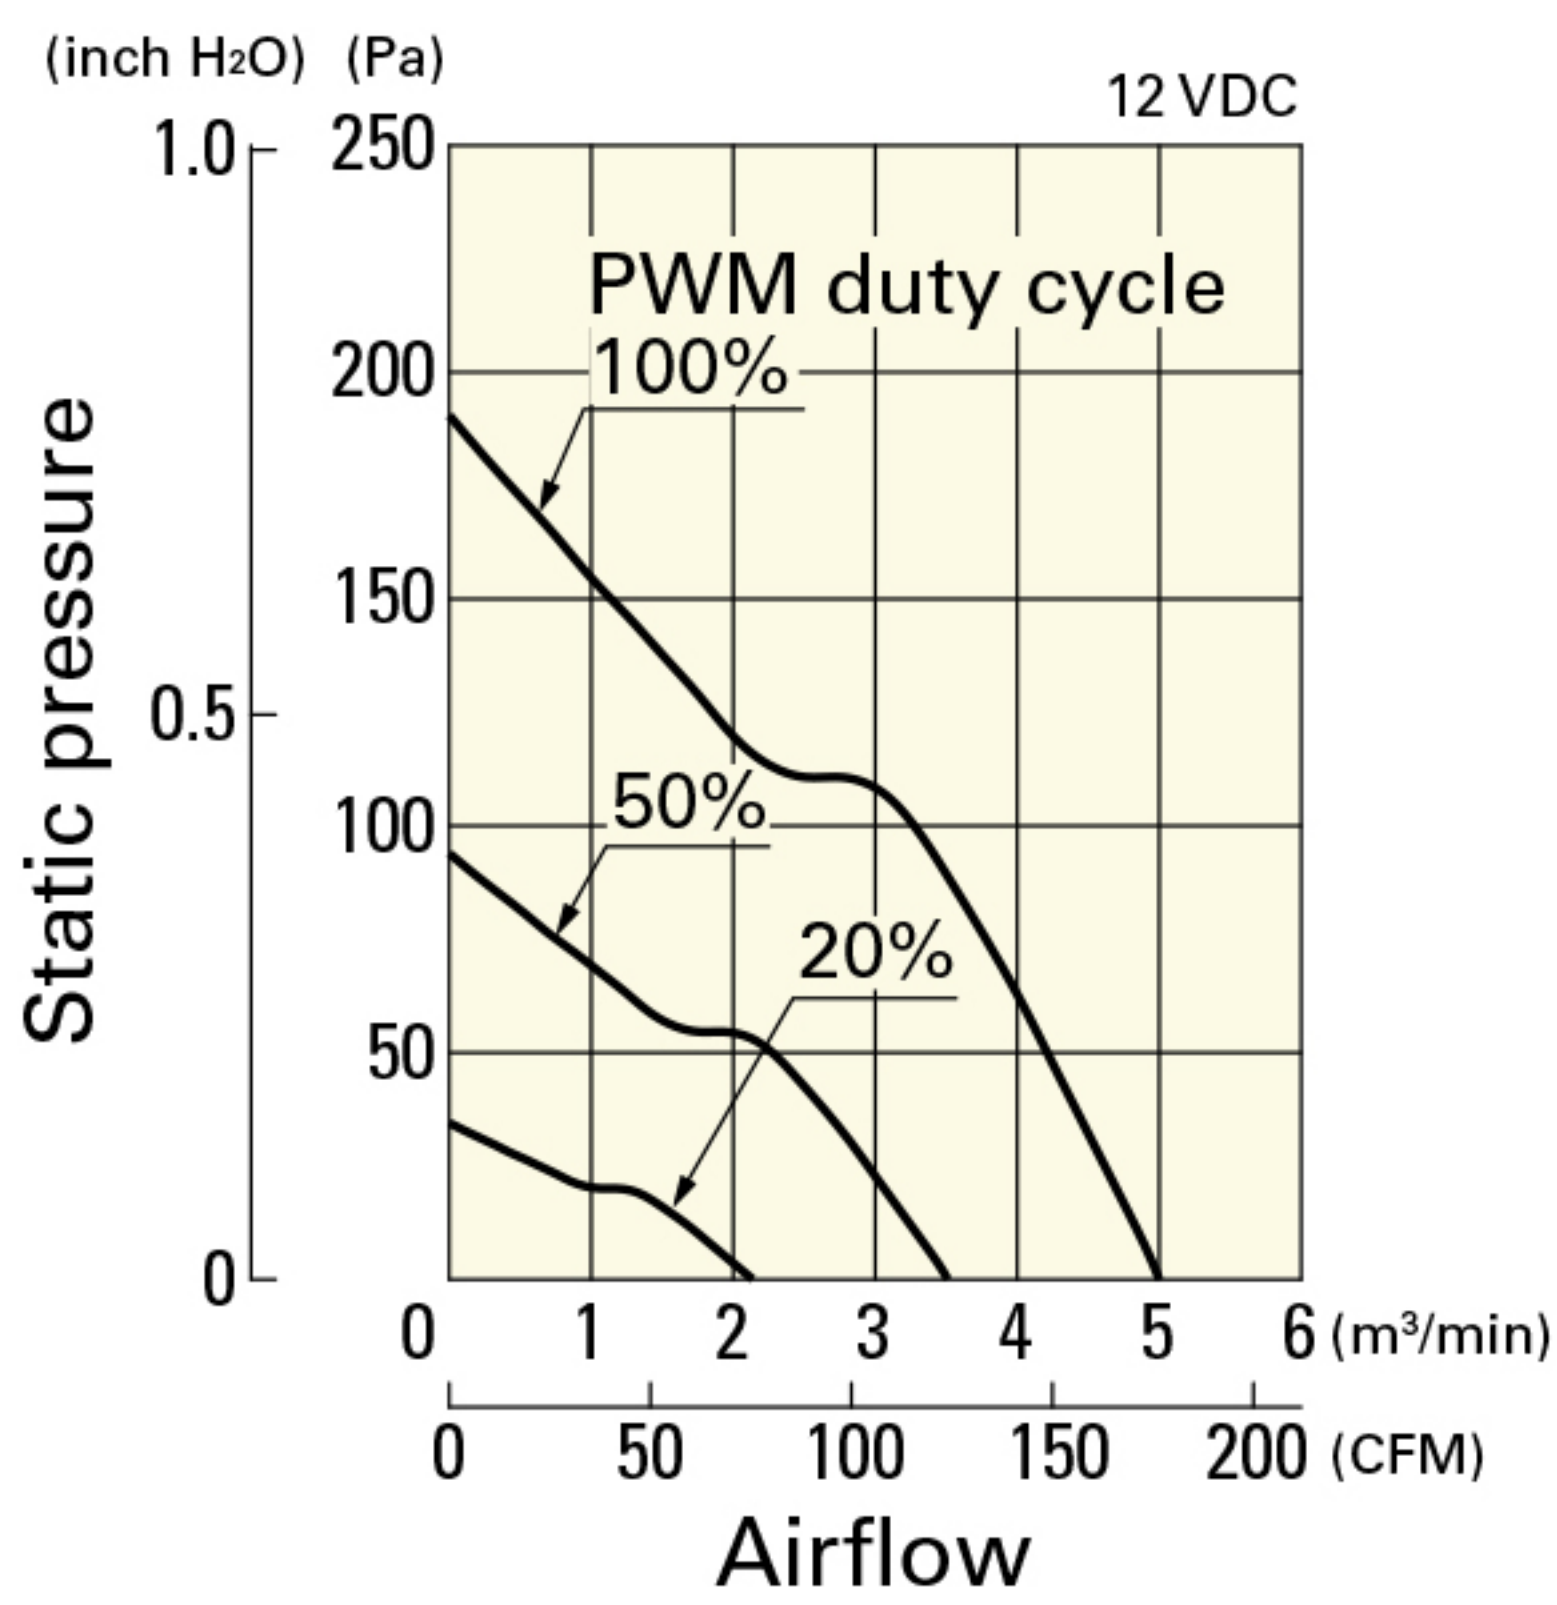

# Airflow - Static Pressure Characteristics / PWM Duty - Speed Characteristics Example

**9LG1212P1G001** With pulse sensor with PWM control function

PWM duty cycle

Operating voltage range

PWM duty - Speed characteristics example

**9LG1212P1S001** With pulse sensor with PWM control function

PWM duty cycle

Operating voltage range

PWM duty - Speed characteristics example

**9LG1212P1H001** With pulse sensor with PWM control function

PWM duty cycle

Operating voltage range

PWM duty - Speed characteristics example

**9LG1224P1G001** With pulse sensor with PWM control function

PWM duty cycle

Operating voltage range

PWM duty - Speed characteristics example