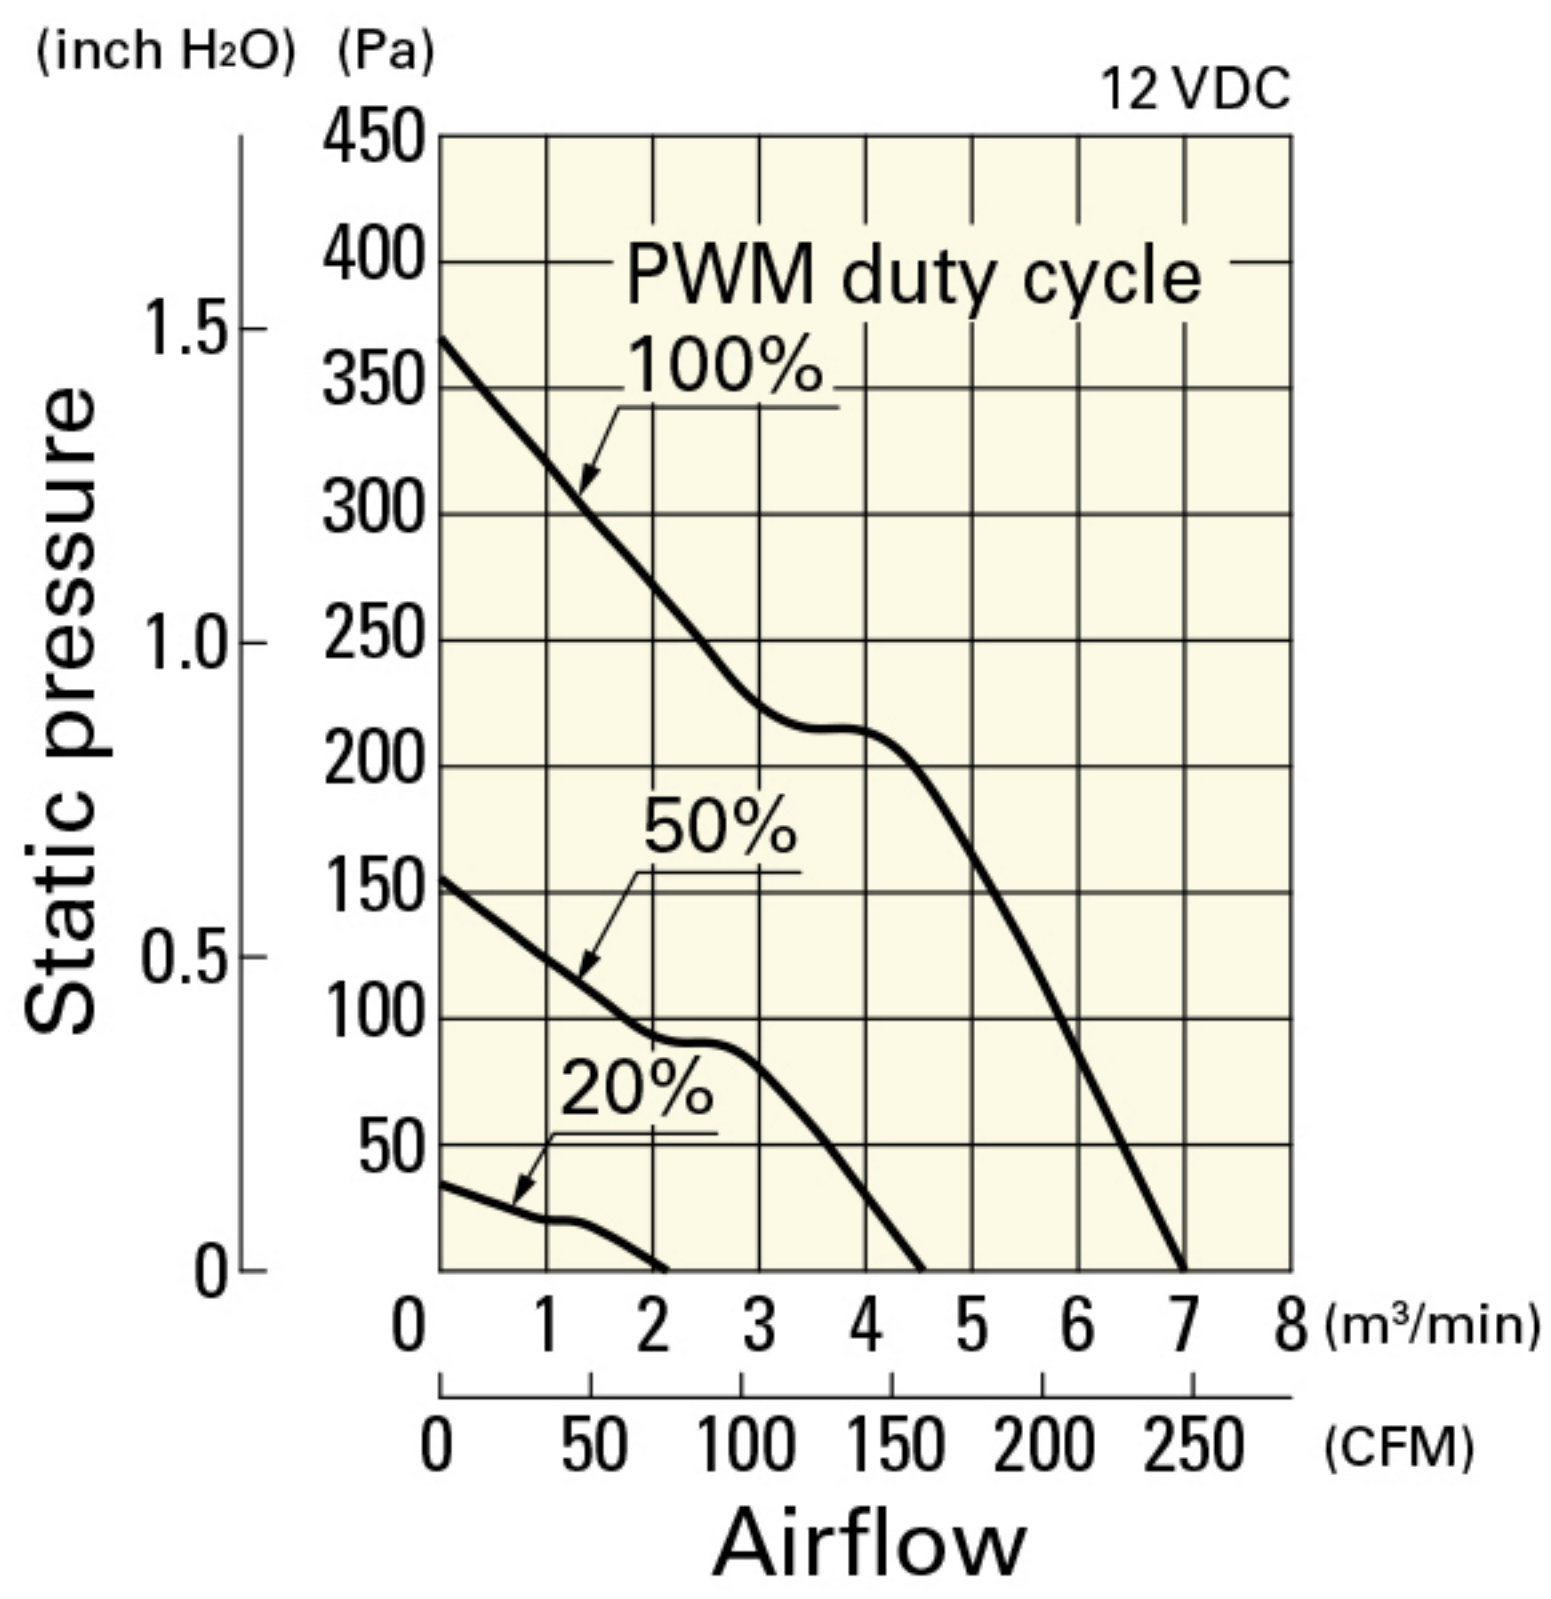

# Airflow - Static Pressure Characteristics / PWM Duty - Speed Characteristics Example

**9LG1212P1G001** With pulse sensor with PWM control function

PWM duty cycle

Operating voltage range

PWM duty - Speed characteristics example

**9LG1212P1S001** With pulse sensor with PWM control function

PWM duty cycle

Operating voltage range

PWM duty - Speed characteristics example

**9LG1212P1H001** With pulse sensor with PWM control function

PWM duty cycle

Operating voltage range

PWM duty - Speed characteristics example

**9LG1224P1G001** With pulse sensor with PWM control function

PWM duty cycle

Operating voltage range

PWM duty - Speed characteristics example