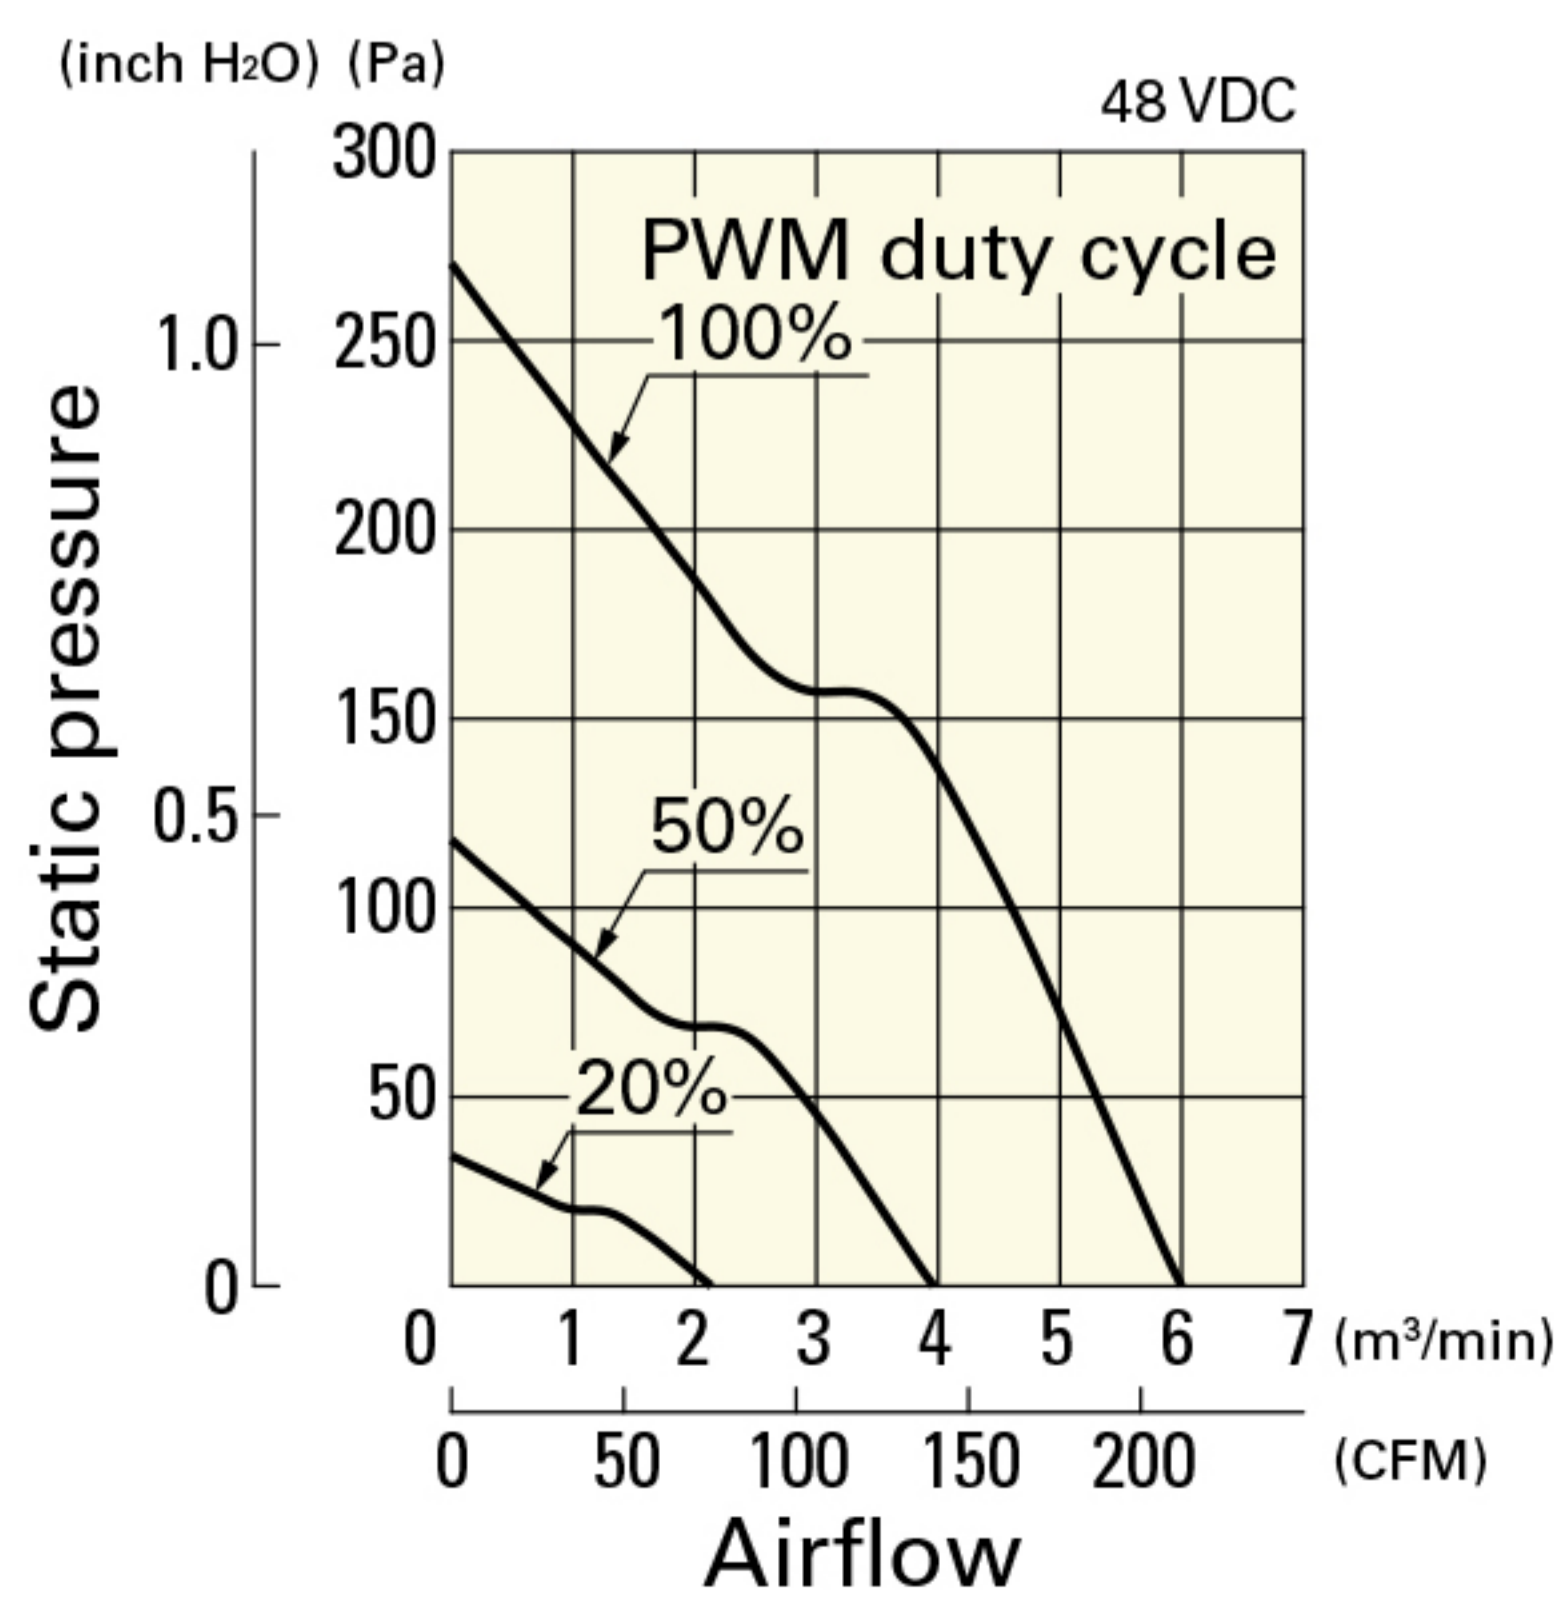

Operating voltage range

PWM duty - Speed characteristics example

**9LG1248P1S001** With pulse sensor with PWM control function

PWM duty cycle

Operating voltage range

PWM duty - Speed characteristics example

# Airflow - Static Pressure Characteristics / PWM Duty - Speed Characteristics Example

**9LG1248P1H001** With pulse sensor with PWM control function

PWM duty cycle

Operating voltage range

PWM duty - Speed characteristics example