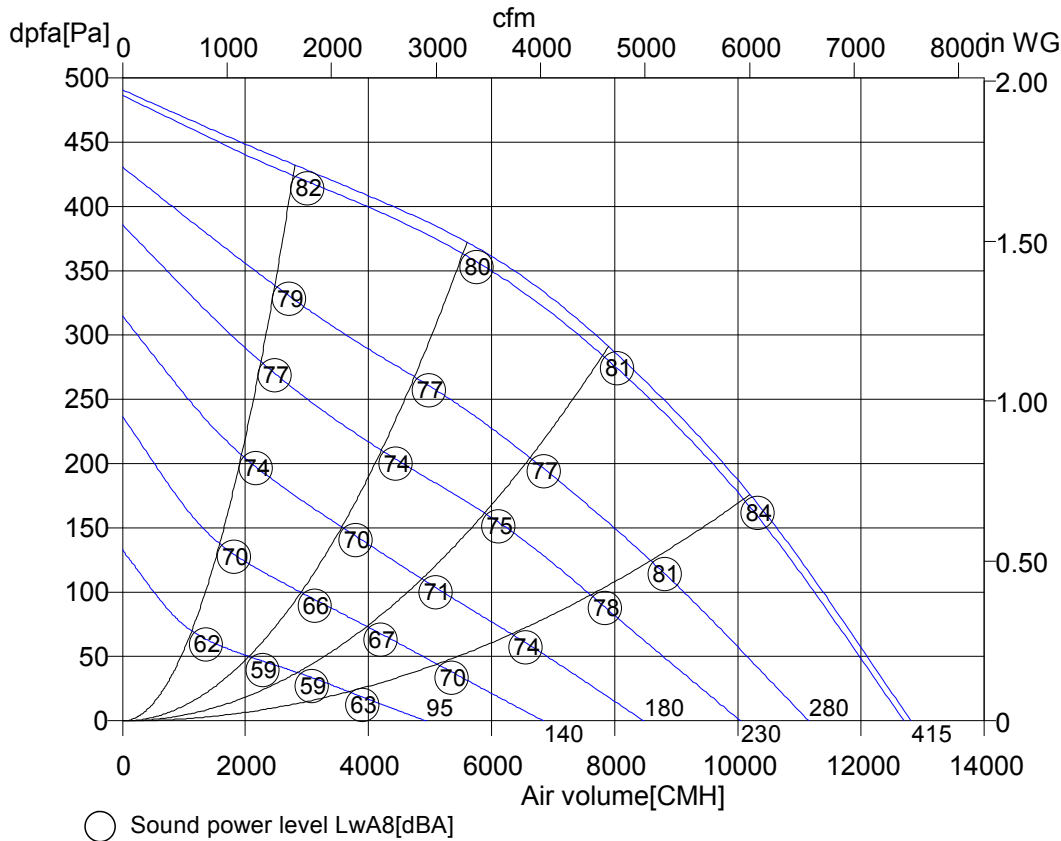

Tuesday, 29.March 2016

Free running impeller
 With backward curved 8-blade aluminium
 high efficiency impeller

ErP

Product is from 2013
 available outside the EU

DKH_630-6_W195.6LA	
Art. No.	
U[V]	400 D
f[Hz]	50
P[kW]	1.40
I[A]	3.15
n[1/min]	835
C[礫]	-
tR[癩]	50
dpst[Pa]	-
Delta I[%]	-
Ia/In	2.8
IP	54
Weight[kG]	28
Wir. diag.	01.006

Octave sound power level

f[Hz]	125	250	500	1000	2000	4000	8000
LwA8[dBA]:	67	74	79	78	75	69	63
LwA6[dBA]:	64	71	76	75	72	66	60
LwA5[dBA]:	59	68	74	71	71	66	61

Verfügbare ERP-Ready-Alternative: DKH_W630-6_195.7KF;