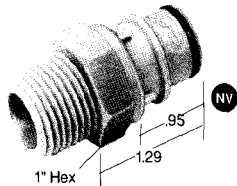

Male Pipe Thread Body

MALE THREAD
3/8" NPT
3/8" BSPT
1/2" NPT
1/2" BSPT
3/4" NPT
3/4" BSPT
3/4" Garden Hose
3/4" Garden Hose Metric

In Line Hose Barb Body

TUBING SIZE	METRIC EQ	STRAIGHT THRU	SHUTOFF	LENGTH
3/8" ID	9.5 mm ID	HFC 176-12	HFCD 176-12	2.82"
1/2" ID	12.7 mm ID	HFC 178-12	HFCD 178-12	2.82"
5/8" ID	15.9 mm ID	HFC 1710-12	HFCD 1710-12	2.97"
3/4" ID	19 mm ID	HFC 1712-12	HFCD 1712-12	2.97"

In Line Hose Barb Body

TUBING SIZE	METRIC EQ
3/8" ID	9.5 mm ID
1/2" ID	12.7 mm ID
3/4" ID	19 mm ID

Bulkhead Panel Mount Hose Barb Body

TUBING SIZE	METRIC EQ	STRAIGHT THRU	SHUTOFF	LENGTH
3/8" ID	9.5 mm ID	HFC 166-12	HFCD 166-12	2.82"
1/2" ID	12.7 mm ID	HFC 168-12	HFCD 168-12	2.82"
5/8" ID	15.9 mm ID	HFC 1610-12	HFCD 1610-12	2.97"
3/4" ID	19 mm ID	HFC 1612-12	HFCD 1612-12	2.97"

Bulkhead Panel Mount Hose Barb Body

TUBING SIZE	METRIC EQ
3/8" ID	9.5 mm ID
1/2" ID	12.7 mm ID
3/4" ID	19 mm ID

Panel thickness .030" to .25"; 1.21" diameter mounting hole 1.87" minimum coupling spacing
Greenlee 730K-3/16 Keyway Punch Unit and 730S Hole Punch

Male Pipe Thread Insert

THREAD	SHUTOFF	LENGTH
3/8" NPT	HFC 246-12	HFCD 246-12 1.76"
1/2" NPT	HFC 248-12	HFCD 248-12 1.76"
3/4" NPT	HFC 2412-12	HFCD 2412-12 2.14"

Male Pipe Thread Insert

MALE THREAD
3/8" NPT
3/8" BSPT
1/2" NPT
1/2" BSPT
3/4" NPT
3/4" BSPT
3/4" Garden Hose
3/4" Garden Hose Metric