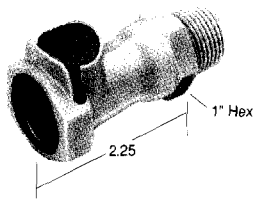

HFC-12 PART NUMBERS

HFC-35 PART NUMBERS

Pipe Thread Body

MALE THREAD	STRAIGHT THRU	SHUTOFF	LENGTH
3/8" NPT	HFC 106-12	HFCD 106-12	2.72"
1/2" NPT	HFC 108-12	HFCD 108-12	2.72"
3/4" NPT	HFC 1012-12	HFCD 1012-12	3.07"

Male Pipe Thread Body

MALE THREAD
3/8" NPT
3/8" BSPT
1/2" NPT
1/2" BSPT
3/4" NPT
3/4" BSPT
3/4" Garden Hose
3/4" Garden Hose Metric

In Line Hose Barb Body

TUBING SIZE	METRIC EQ	STRAIGHT THRU	SHUTOFF	LENGTH
3/8" ID	9.5 mm ID	HFC 176-12	HFCD 176-12	2.82"
1/2" ID	12.7 mm ID	HFC 178-12	HFCD 178-12	2.82"
5/8" ID	15.9 mm ID	HFC 1710-12	HFCD 1710-12	2.97"
3/4" ID	19 mm ID	HFC 1712-12	HFCD 1712-12	2.97"

In Line Hose Barb Body

TUBING SIZE	METRIC EQ
3/8" ID	9.5 mm ID
1/2" ID	12.7 mm ID
3/4" ID	19 mm ID

Bulkhead Panel Mount Hose Barb Body

TUBING SIZE	METRIC EQ	STRAIGHT THRU	SHUTOFF	LENGTH
3/8" ID	9.5 mm ID	HFC 166-12	HFCD 166-12	2.82"
1/2" ID	12.7 mm ID	HFC 168-12	HFCD 168-12	2.82"
5/8" ID	15.9 mm ID	HFC 1610-12	HFCD 1610-12	2.97"
3/4" ID	19 mm ID	HFC 1612-12	HFCD 1612-12	2.97"

Bulkhead Panel Mount Hose Barb Body

TUBING SIZE	METRIC EQ
3/8" ID	9.5 mm ID
1/2" ID	12.7 mm ID
3/4" ID	19 mm ID

Panel thickness .030" to .25"; 1.21" diameter mounting hole 1.87" minimum coupling spacing
Greenlee 730K-3/16 Keyway Punch Unit and 730S Hole Punch