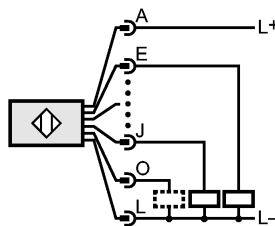

OO5003

OO5003
OOF-FPKG/M16/KL8

Photoelectric sensors

Overload protection		yes
Switching frequency	[Hz]	800 typ.
Timer	[s]	0.001...0.1

Range		
Sensing range	[m]	3.8 (Through-beam sensor)
Range	[mm]	0...300 (Diffuse reflection sensor)

Measuring / setting range	
Possible settings	- automatic and manual switch point setting - logic functions AND; OR - second switch point

Environment	
Ambient temperature	[°C] -20...60
Protection	IP 65

Tests / approvals	
EMC	EN 60947-5-2 EN 55011: class B

Mechanical data	
Housing materials	housing: ABS; display window: PMMA; LED window: SEPS; cover: diecast zinc plastic coated (PA)
Weight	[kg] 0.557

Displays / operating elements	
Display	Display unit full graphic LCD display Switching status 8 x LED yellow
Display options	- display can be rotated by 180° - language selection (German, English, French)

Electrical connection	
Connection	M16 connector

Wiring

E: Out 1
P: Out 2
S: Out 3
G: Out 4
C: Out 5
T: Out 6
N: Out 7
J: Out 8

O: function check

Accessories	
Accessories (included)	DIN rail EN60715; length: 94 mm

Remarks	
Remarks	cULus - Class 2 source required
Pack quantity	[piece] 1