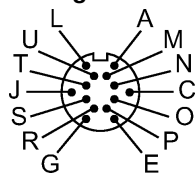

OO5003

OO5003
OOF-FPKG/M16/KL8

Photoelectric sensors

Overload protection		yes
Switching frequency	[Hz]	800 typ.
Timer	[s]	0.001...0.1

Range		
Sensing range	[m]	3.8 (Through-beam sensor)
Range	[mm]	0...300 (Diffuse reflection sensor)

Measuring / setting range	
Possible settings	- automatic and manual switch point setting - logic functions AND; OR - second switch point

Environment	
Ambient temperature	[°C] -20...60
Protection	IP 65

Tests / approvals	
EMC	EN 60947-5-2 EN 55011: class B

Mechanical data	
Housing materials	housing: ABS; display window: PMMA; LED window: SEPS; cover: diecast zinc plastic coated (PA)
Weight	[kg] 0.557

Displays / operating elements	
Display	Display unit full graphic LCD display Switching status 8 x LED yellow
Display options	- display can be rotated by 180° - language selection (German, English, French)

Electrical connection	
Connection	M16 connector

Wiring

E: Out 1
P: Out 2
S: Out 3
G: Out 4
C: Out 5
T: Out 6
N: Out 7
J: Out 8

O: function check

Accessories	
Accessories (included)	DIN rail EN60715; length: 94 mm

Remarks	
Remarks	cULus - Class 2 source required
Pack quantity	[piece] 1