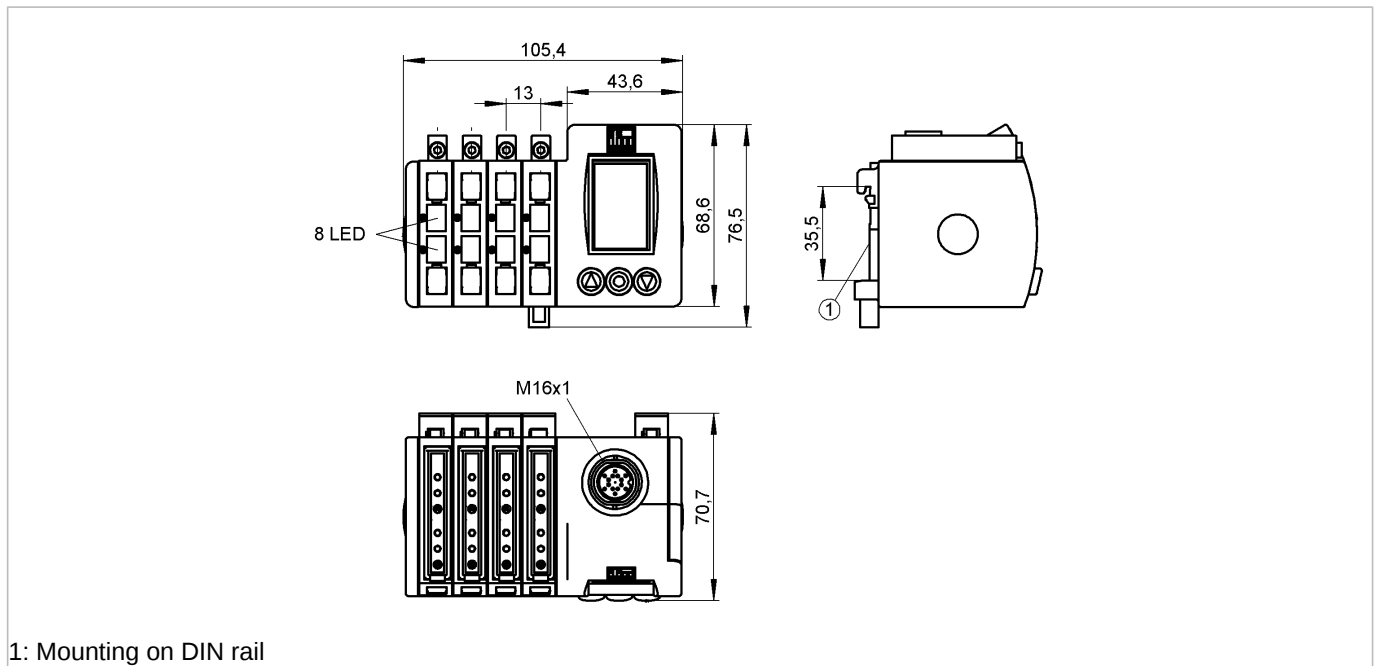

**OO5003**

OO5003  
OOF-FPKG/M16/KL8

Photoelectric sensors

**Product characteristics**

Fibre-optic amplifier
Plastic housing
Connector
8 channels for 8 plastic fibre optics Types FE-11 / FT-11
No mutual optical interference
Graphic display
Central operation
Electronic lock
Function check output
Sensing range 3800mm (Through-beam sensor)
Range 0...300mm (Diffuse reflection sensor)
adjustable

Mechanical data	
Housing materials	housing: ABS; display window: PMMA; LED window: SEPS; cover: diecast zinc plastic coated (PA)
Weight	[kg] 0.557

Displays / operating elements	
Display	Display unit full graphic LCD display Switching status 8 x LED yellow
Display options	- display can be rotated by 180° - language selection (German, English, French)