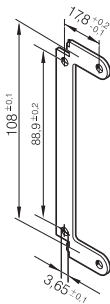

Filter fan guards

- **Material:** Filter guard LZ40 N: black, fiberglass-reinforced plastic with inserted wire mesh LZ60.
Coarse filter LZ60: stainless steel wire mesh
Mounting lug LZ40-1 for mounting

DC fan series	AC fan series
4400 F	AC 4300
4400 FN	9900
4300	4000 N
4400	4000 Z
4100 N	Subject to change

LZ40N

Filter guard

LZ40-1

Mounting lug

LZ60

Coarse filter