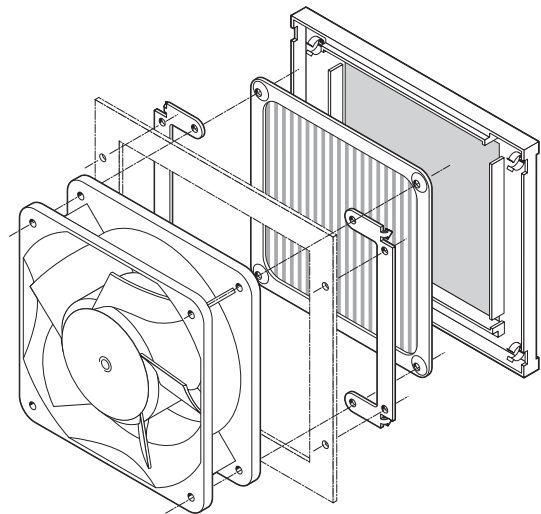

Filter fan guards

- **Material:** Filter guard LZ40 N: black, fiberglass-reinforced plastic with inserted wire mesh LZ60.
Coarse filter LZ60: stainless steel wire mesh
Mounting lug LZ40-1 for mounting

DC fan series	AC fan series
4400 F	AC 4300
4400 FN	9900
4300	4000 N
4400	4000 Z
4100 N	Subject to change

LZ40N

Filter guard

LZ40-1

Mounting lug

LZ60

Coarse filter