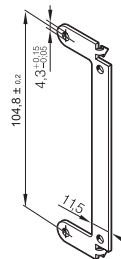

Filter fan guards

- **Material:** Filter guard LZ40 N: black, fiberglass-reinforced plastic with inserted wire mesh LZ60.
  Coarse filter LZ60: stainless steel wire mesh
  Mounting lug LZ40-1 for mounting

DC fan series	AC fan series
4400 F	AC 4300
4400 FN	9900
4300	4000 N
4400	4000 Z
4100 N	Subject to change

LZ40-1