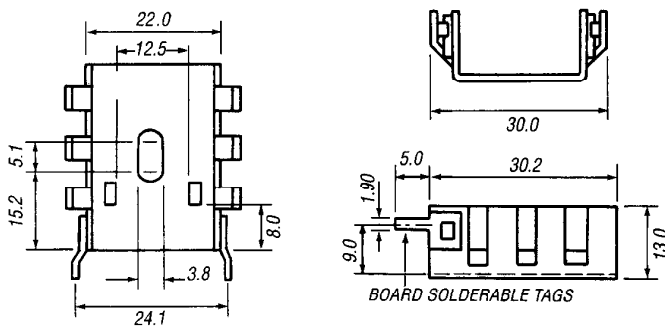

# PRESSED ALUMINIUM - LOUVRE SINKS

**LS205**

T0220

**30°C/W**

DEVICE MAY BE FIXED WITH SCREW OR CLIP (SEE CLIP 04)

**LS210**

T0220

**35°C/W**

**LS220**

T0220, T0218, T03P  
AND MOST PLASTIC PACKAGED DEVICES

**17°C/W**

DEVICE MAY BE FIXED WITH SCREW OR CLIP (SEE CLIP 04)