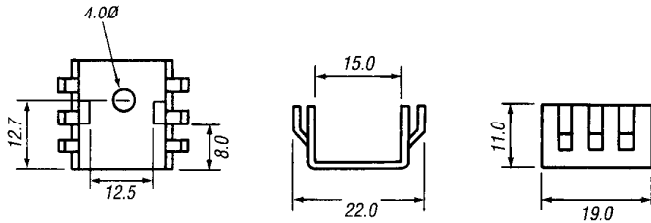

# PRESSED ALUMINIUM - LOUVRE SINKS

**LS205**

T0220

**30°C/W**

DEVICE MAY BE FIXED WITH SCREW OR CLIP (SEE CLIP 04)

**LS210**

T0220

**35°C/W**

**LS220**

T0220, T0218, T03P  
AND MOST PLASTIC PACKAGED DEVICES

**17°C/W**

DEVICE MAY BE FIXED WITH SCREW OR CLIP (SEE CLIP 04)