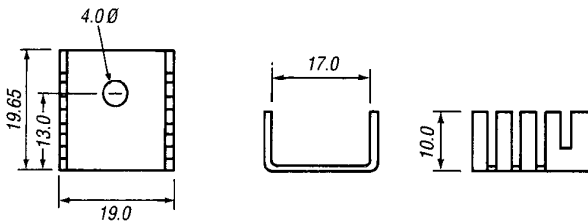

# PRESSED ALUMINIUM - LOUVRE SINKS

**LS205**

T0220

**30°C/W**

DEVICE MAY BE FIXED WITH SCREW OR CLIP (SEE CLIP 04)

**LS210**

T0220

**35°C/W**

**LS220**

T0220, T0218, T03P  
AND MOST PLASTIC PACKAGED DEVICES

**17°C/W**

DEVICE MAY BE FIXED WITH SCREW OR CLIP (SEE CLIP 04)