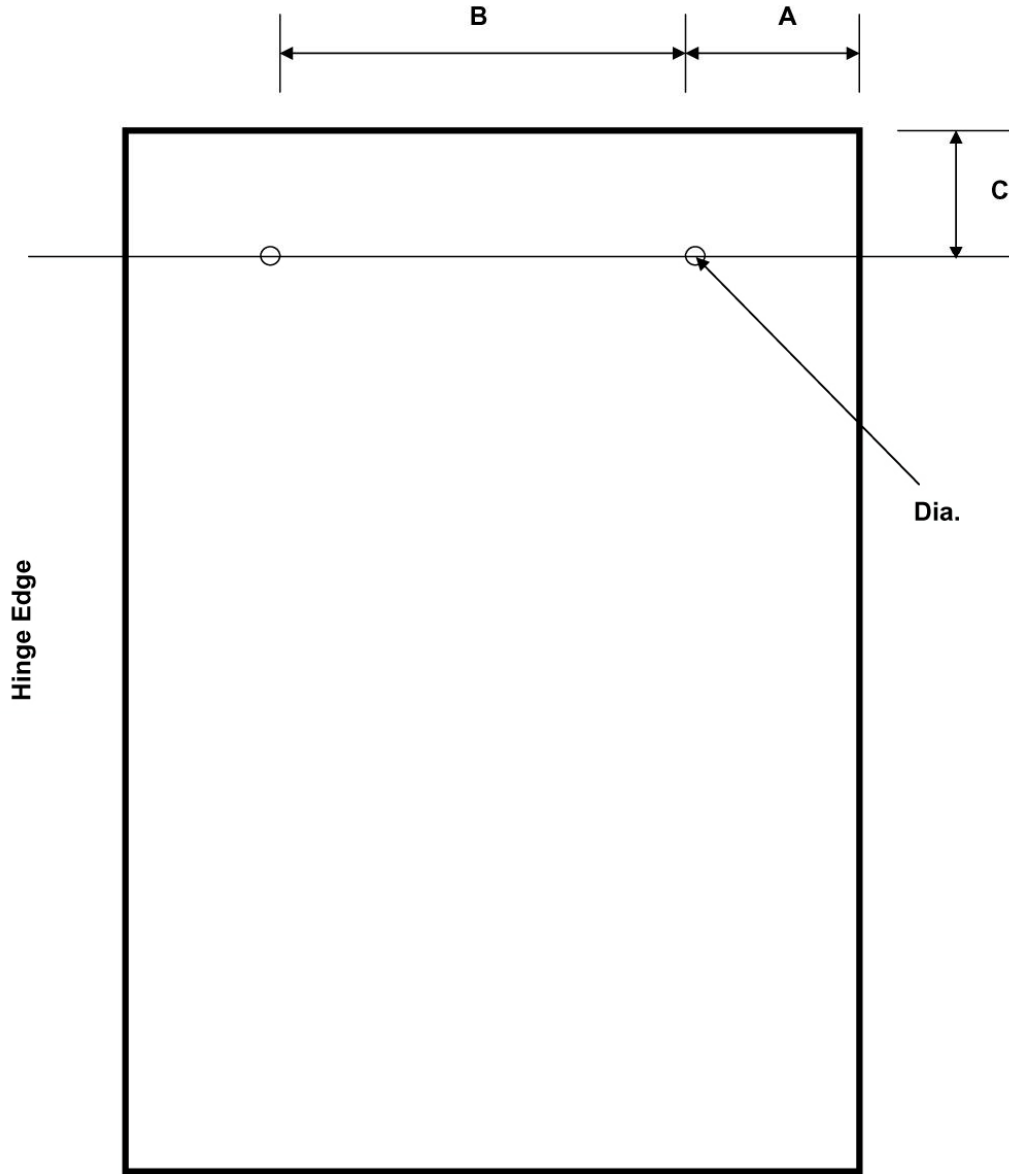

Key Cabinet Fixing Hole Positions – 2 Hole

Product Code	A (mm)	B (mm)	C (mm)	Dia (mm)
218725	32	57	52	5

Rear Elevation

KC 2 Fixing Drg.docx