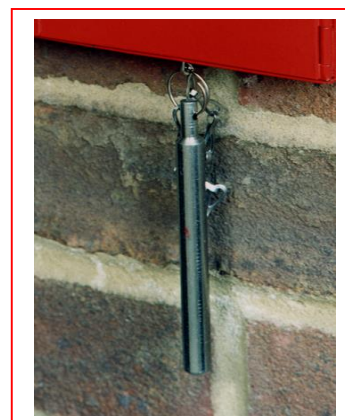

Glass Front Emergency Key Cabinet (With cylinder lock)

- Ideal for the storage of a small number of keys
- High visibility red gloss finish
- 1.5mm steel cabinet with glass panel
- Supplied with security lock and 2 keys
- Hammer & chain sold separately (Stock No. 226347)
- Replacement glasses also available (Stock no. 218769)

Stock No. 218725

	Height	Width	Depth
218725	153mm	123mm	40mm

Emergency Key Cabinet Accessories

226347 Hammer & Chain . For breaking glass panel, supplied with chain for attaching to the cabinet.

218769 Replacement break glass panels . Pack of 5