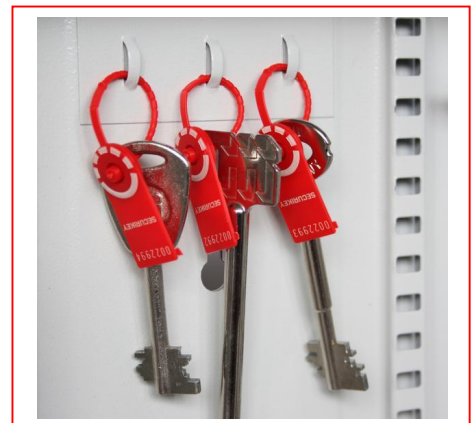

# 30 Hook Double Strength Key Cabinet (With Euro cylinder lock)

- Heavy duty key cabinet designed to meet the growing need for added security
- 2.5mm steel cabinet with flush closing door to resist forced entry
- Locking by security deadlock with 5-pin Euro profile cylinder & 2 keys
- Adjustable colour coded and numbered hook bars allow the layout to be customised
- Ingenious key tabs are designed to hang so that the number is always visible
- Includes 5 security seals and loops to secure keys that require clear evidence of tampering or removal
- Key locations can be recorded on the control index which is removable for added security
- Use your own cylinder to incorporate the cabinet into an existing suited system
- Cylinder can be easily changed in seconds to ensure total security
- Durable Light Grey paint finish will suit most environments

	Height	Width	Depth
483064	305mm	230mm	70mm

## Key Cabinet Accessories

**219655** Key Tags . Supplied in bags of 100. 20 of each colour Blue Red, Yellow, Black & Green. (Numbers not included)

**219857** Key Location Cards - An ideal way to control the issue and return of keys. The key user signs a tab which is then hung in place of the borrowed key. A 'spot check' of 'keys out' can be made in seconds. On return of the borrowed key the tab can be filed for future reference