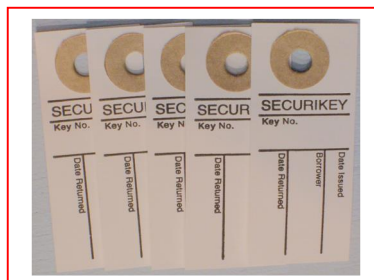

# 30 Hook Double Strength Key Cabinet (With Euro cylinder lock)

- Heavy duty key cabinet designed to meet the growing need for added security
- 2.5mm steel cabinet with flush closing door to resist forced entry
- Locking by security deadlock with 5-pin Euro profile cylinder & 2 keys
- Adjustable colour coded and numbered hook bars allow the layout to be customised
- Ingenious key tabs are designed to hang so that the number is always visible
- Includes 5 security seals and loops to secure keys that require clear evidence of tampering or removal
- Key locations can be recorded on the control index which is removable for added security
- Use your own cylinder to incorporate the cabinet into an existing suited system
- Cylinder can be easily changed in seconds to ensure total security
- Durable Light Grey paint finish will suit most environments

## Key Cabinet Accessories

**219655** Key Tags . Supplied in bags of 100. 20 of each colour Blue Red, Yellow, Black & Green. (Numbers not included)

**219857** Key Location Cards - An ideal way to control the issue and return of keys. The key user signs a tab which is then hung in place of the borrowed key. A 'spot check' of 'keys out' can be made in seconds. On return of the borrowed key the tab can be filed for future reference