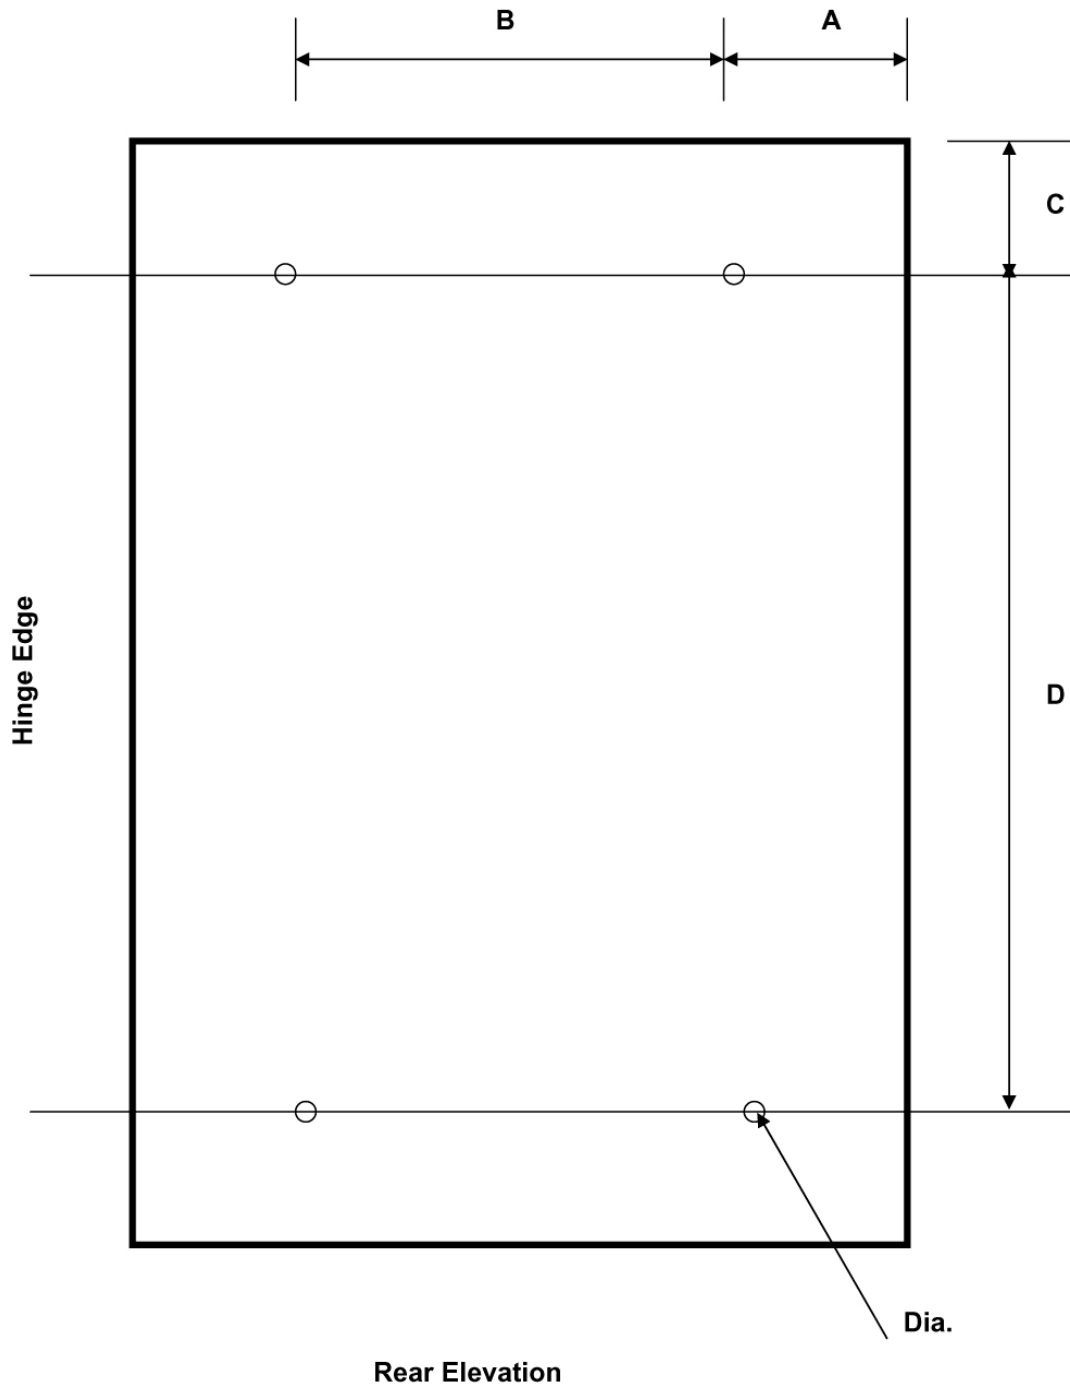

	Height	Width	Depth
483064	305mm	230mm	70mm

## Security Seals & Loops

5 uniquely numbered security seals, supplied as standard,

Additional seals available  
Part number 2852875

Key Cabinet Fixing Hole Positions – 4 Hole

Product Code	A (mm)	B (mm)	C (mm)	D (mm)	Dia (mm)
483064	50	180	20	285	5