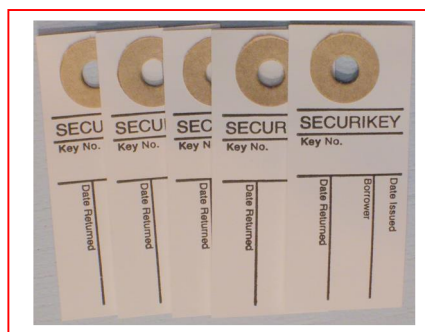

Key Cabinet Accessories (Index Card Holder)

- Clear plastic wallet with PVC spine.

Product Code 218753

Additional Key Cabinet Accessories

219655 Key Tags - Replacement key tags and key rings, to suit all Securikey System key cabinets. Ingeniously designed to hang, so that the number is always visible. Supplied in bags of 100. 20 of each colour . Black, Blue, Green, Red & Yellow (Numbers not included)

219857 Key Location Cards - An ideal way to control the issue and return of keys. The key user signs a tab which is then hung in place of the borrowed key. A 'spot check' of 'keys out' can be made in seconds. On return of the borrowed key the tab can be filed for future reference.

219857