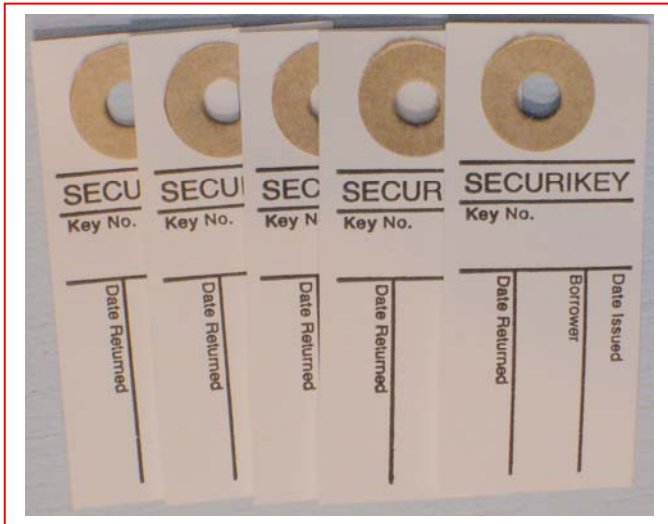

Key Cabinet Accessories (Location Cards)

- An ideal way to control the issue and return of keys.
- The key user signs a tab which is then hung in place of the borrowed key. A 'spot check' of 'keys out' can be made in seconds. On return of the borrowed key the tab can be filed for future reference.

Product Code 219857

Additional Key Cabinet Accessories

219655 Key Tags - Replacement key tags and key rings, to suit all Securikey System key cabinets. Ingeniously designed to hang, so that the number is always visible. Supplied in bags of 100. 20 of each colour – Black, Blue, Green, Red & Yellow (Numbers not included)

218753 Index Card Holder – Clear plastic wallet with PVC spine. Accepts replacement index card (RS Product Code 219863)

219863 Replacement Index Cards – Pack of 2 replacement index cards numbered 1-50 & 51-100