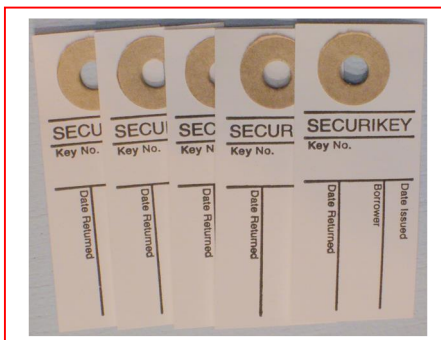

Key Cabinet Accessories (Key Tags)

- Replacement key tags and key rings, to suit all Securikey System key cabinets
- Ingeniously designed to hang so that the number is always visible
- Supplied in bags of 100. 20 of each colour – Black, Blue, Green, Red & Yellow (Numbers not included)

Product Code 219655

Additional Key Cabinet Accessories

219857 Key Location Cards - An ideal way to control the issue and return of keys. The key user signs a tab which is then hung in place of the borrowed key. A 'spot check' of 'keys out' can be made in seconds. On return of the borrowed key the tab can be filed for future reference.

218753 Index Card Holder . Clear plastic wallet with PVC spine.

219857

218753