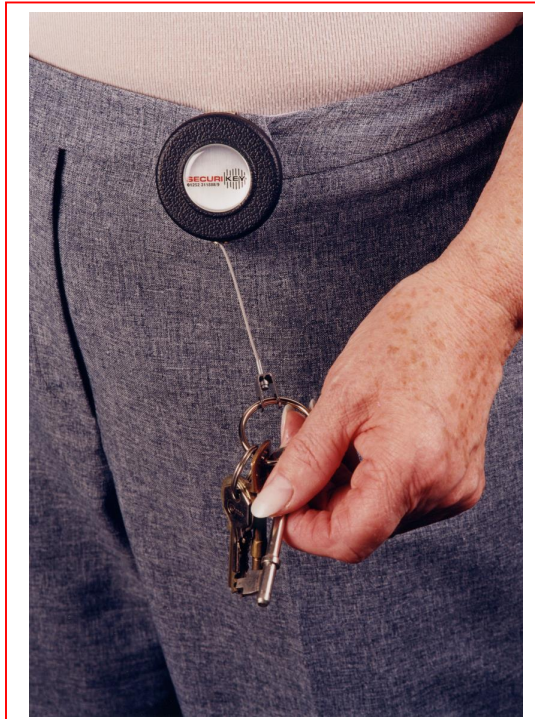

Self Retracting Keyreels Standard (Spring Clip Fitting)

- A convenient way of keeping keys to hand, preventing loss or theft.
- 600mm of stainless steel chain allows keys to be used at arms length without detaching and reels back after use.
- Spring clip fitting attaches to clothing, handbags etc.
- Can also be used with small tools such as screwdrivers or penlight torches.