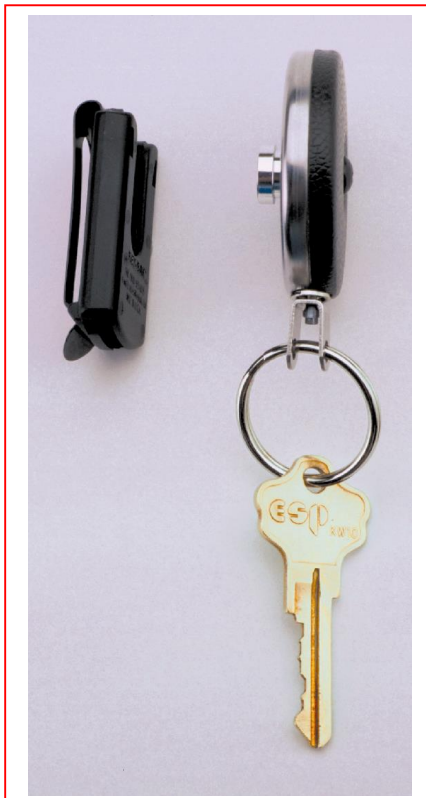

Self Retracting Key Reels Standard (Spinner Fitting)

- Keeps your keys within easy reach
- Stainless steel casing with 60cm of stainless steel chain
- Spinner fixing allows the key reel to operate at any angle and can be removed from the spring clip fixing holder, when not in use
- Can be attached to belt, waistband or handbag
- Ideal for carrying small hand tools
- Allows keys to be used at arms length

Key Reel With Spinner/
600mm Stainless Steel Chain
Stock no. 6816716