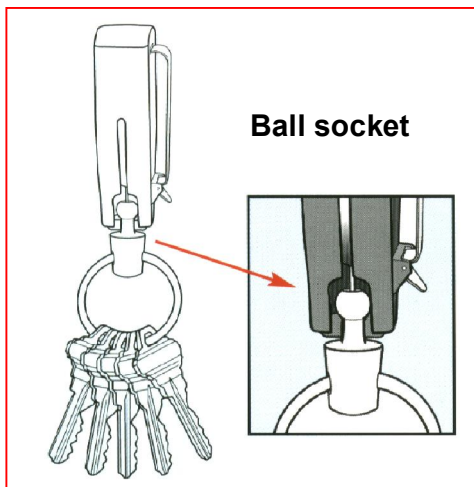

Self Retracting Keyreels Industrial

- A convenient way of keeping keys, tools or instruments to hand, preventing loss or theft.
- High strength, high duty and rustproof.
- 1200mm of Kevlar high strength cord allows keys to be used at arms length without detaching and reels back after use.
- Spring clip fitting attaches to clothing, handbags etc. Can be easily converted to belt loop.
- Ball socket feature and oversize split ring allows this keyreel to carry 5 times the weight of other keyreels.