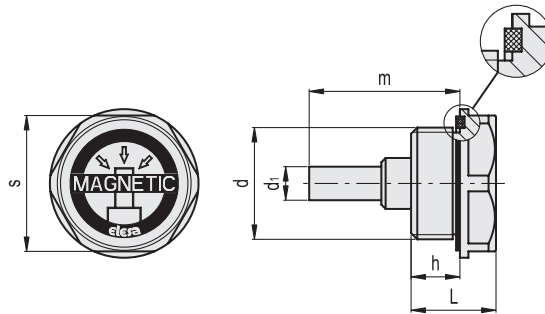

Standard executions

- **TMB:** NBR synthetic rubber flat packing ring. Max working temperature 100°C.
- **TMB-HT:** FKM synthetic rubber flat packing ring. Max working temperature 180°C.

Technical data

The positioning of the packing ring in its housing guarantees a high tightening torque, therefore the plug can be used even in pressurised reservoirs.

TMB.

Code	Description	d	h	s	L	d ₁	m	⚖
59701	TMB.M14x1.5	M14x1.5	9	19	16.5	6	30	14
59703	TMB.M16x1.5	M16x1.5	9	22	16.5	8	31	22
59705	TMB.M20x1.5	M20x1.5	11	24	18.5	8	34	28
59707	TMB.M26x1.5	M26x1.5	11.5	32	20	8	35.5	45
59709	TMB.M27x1.5	M27x1.5	11.5	32	20	8	35.5	46
59711	TMB.M33x1.5	M33x1.5	11.5	38	20	8	35.5	65
59713	TMB.M40x1.5	M40x1.5	13	46	24	8	37	107
59715	TMB.M42x1.5	M42x1.5	13	46	24	8	37	110
59717	TMB.M42x2	M42x2	13	46	24	8	37	113
59721	TMB.1/4	G 1/4	9	19	16.5	6	30	14
59723	TMB.3/8	G 3/8	9	22	16.5	8	31	22
59725	TMB.1/2	G 1/2	11	24	18.5	8	34	28
59727	TMB.3/4	G 3/4	11.5	32	20	8	35.5	45
59729	TMB.1	G 1	11.5	38	20	8	35.5	65
59731	TMB.1 1/4	G 1 1/4	13	46	24	8	37	107
59733	TMB.1 1/2	G 1 1/2	13	50	24	8	37	131