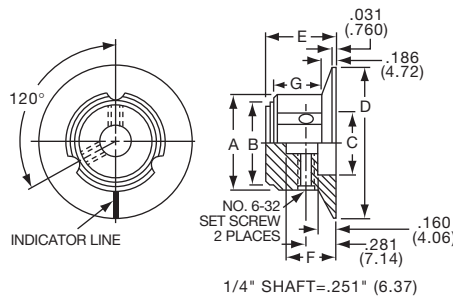

Tyco		3 Flute Design with Aluminum Skirt and Indicator Line							
Electronics	Alcoswitch	Color	A	B	C	D	E	F	G
1437623-3	KS500A1/8	Natural	.500(12.7)	.430(10.9)	.360(9.14)	.750(19.1)	.620(15.8)	.510(13.0)	.430(10.9)
1437623-2	KS500A1/4	Natural	.500(12.7)	.430(10.9)	.360(9.14)	.750(19.1)	.620(15.8)	.510(13.0)	.430(10.9)
1437623-5	KS500B1/8	Black	.500(12.7)	.430(10.9)	.360(9.14)	.750(19.1)	.620(15.8)	.510(13.0)	.430(10.9)
1437623-4	KS500B1/4	Black	.500(12.7)	.430(10.9)	.360(9.14)	.750(19.1)	.620(15.8)	.510(13.0)	.430(10.9)
1437623-6	KS700A1/4	Natural	.750(19.0)	.650(16.5)	.590(14.9)	1.12(28.4)	.620(15.8)	.510(13.0)	.430(10.9)
1437623-7	KS700B1/4	Black	.750(19.0)	.650(16.5)	.590(14.9)	1.12(28.4)	.620(15.8)	.510(13.0)	.430(10.9)
1437623-8	KS900A1/4	Natural	.940(23.9)	.820(20.8)	.710(18.0)	1.40(35.6)	.620(15.8)	.510(13.0)	.430(10.9)
1437623-9	KS900B1/4	Black	.940(23.9)	.820(20.8)	.710(18.0)	1.40(35.6)	.620(15.8)	.510(13.0)	.430(10.9)

K Series

K10