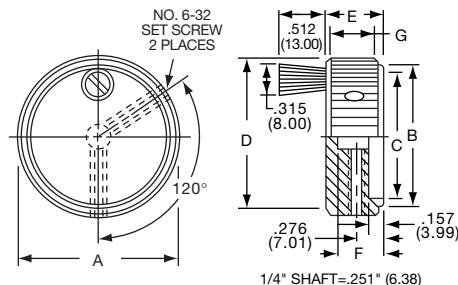

KN SERIES

KN500A1/4

KN900BA1/4

KN SERIES

KN1755BS1/4

Straight Knurl with "Crank" Spinner									
Tyco Electronics	Alcoswitch	Color Body-Top/Spin	A	B	C	D	E	F	G
4-1437622-1	KN1755AS1/4	Natural	1.76(44.7)	1.56(39.5)	.138(35.0)	1.65(41.8)	.630(16.0)	.512(13.0)	.492(12.5)
	KN1755BS1/4	Black	1.76(44.7)	1.56(39.5)	.138(35.0)	1.65(41.8)	.630(16.0)	.512(13.0)	.492(12.5)
3-1437622-9	KN1755ABS1/4	Ntl.-Blk./Blk.	1.76(44.7)	1.56(39.5)	1.38(35.0)	1.65(41.8)	.630(16.0)	.512(13.0)	.492(12.5)
4-1437622-0	KN1755BAS1/4	Blk.-Ntl. Blk.	1.76(44.7)	1.56(39.5)	1.38(35.0)	1.65(41.8)	.630(16.0)	.512(13.0)	.492(12.5)