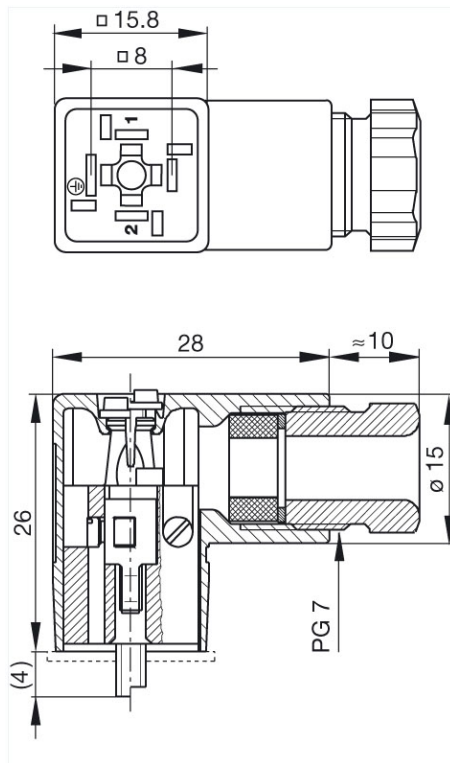

HIRSCHMANN

A BELDEN BRAND

Industrial Connecting Solutions:Rectangular Connectors:Valve Connectors (Type A -B -C):Type C:Field Attachable Valve Connectors:Valve Connectors (DIN EN 175 301-803);GDSN 207 schwarz/black
<http://e-catalog.hirschmann.com/link/57078-24228-256261-256266-256272-276221-24339-35434/en/conf/ui/state>

Picture

Drawing

Belden Deutschland GmbH

Im Gewerbepark 2

58579 Schalksmühle

Germany

Phone: +49 7127/14-1806

E-Mail: icos-sales@belden.com

The information published in the websites has been compiled as carefully as possible. It is subject to alteration without notice in technical as well as in price-related/commercial respect. The complete information and data were available on user documentation. Mandatory information can only be obtained by a concrete query.