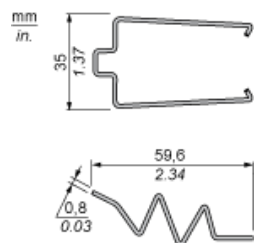

Main

Commercial Status	Commercialised
Range of product	Zelio Relay
Accessory / separate part category	Mounting accessory
Accessory / separate part type	Maintaining clamp
Sale per indivisible quantity	10

Complementary

Accessory material	Metal
Accessory / separate part destination	Zelio Relay RUM
Product compatibility	Socket RUZ (3 C/O) Socket RUZ (2 C/O)
Product weight	0.001 kg

Dimensions

Mounting