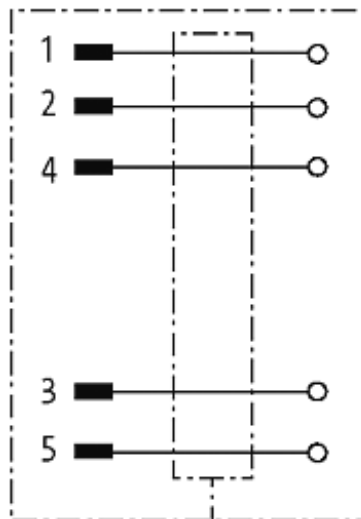

M12 MALE 0° SHIELDED WIREABLE SCREW TERM.5-pol. max.0,75mm² 4-6mm

Male straight

5-pole, shielded

Sealing range (cable Ø): 4...6 mm

[Link to Product](#)**Illustration**

Male

Product may differ from Image

Approvals

Form

Form 13301

Technical Data

Operating voltage	max. 125 V AC/DC
Operating current per contact	max. 4 A
Connection cross section	max. 0.75 mm ²
Sealing range (cable Ø)	4...6 mm
Protection	IP67 inserted and tightened (EN 60529)
Housing	CuZn, nickel plated