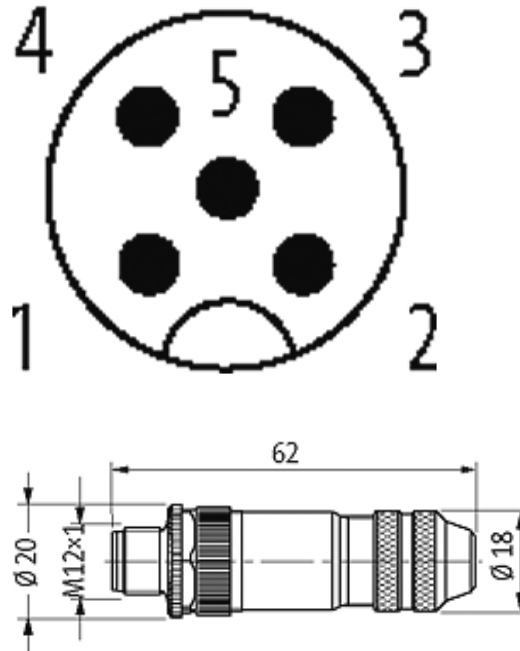

M12 MALE 0° SHIELDED WIREABLE SCREW TERM.5-pol. max.0,75mm² 4-6mm

Male straight

5-pole, shielded

Sealing range (cable Ø): 4...6 mm

[Link to Product](#)**Illustration**

Male

Product may differ from Image

Approvals

Form

Form 13301

Technical Data

Operating voltage	max. 125 V AC/DC
Operating current per contact	max. 4 A
Connection cross section	max. 0.75 mm ²
Sealing range (cable Ø)	4...6 mm
Protection	IP67 inserted and tightened (EN 60529)
Housing	CuZn, nickel plated

General data

Temperature range -25...+85 °C

Commercial data

country of origin	DE
customs tariff number	85369010
minimum order quantity	1