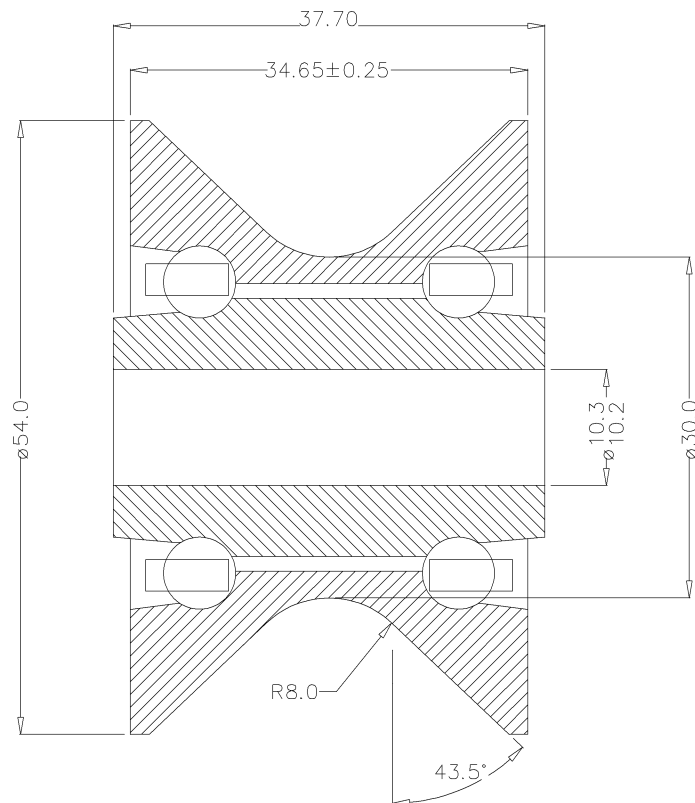

PROD:
QC:

DRAWING NOT
VALID AFTER

Tolerances in mm	
X.X	±0.25
X.XX	±0.13
X.XXX	±0.050

All dimensions in mm unless otherwise stated
Angular Tolerance: ±1°

Sarnatech BNL Ltd
Manse Lane
Knaresborough
North Yorkshire
HG5 8LF
England

1996

						MATERIAL:	ACETAL	TITLE:	D/ROW PULLEY
						COLOUR:	LIGHT BLUE	PART No.:	AC10MDP54/2A/D
B	INNER O/ALL REDUCED	C631	PWM	PWM	08.02.99	BALLS:	16 x 1/4" SS420	REF:	AC0162A
A	REDRAWN FROM /1A/D	----	AJN	AJN	19.10.96	CAGE:	2x CAX8-25-8	SCALE:	2:1
REV	DESCRIPTION	ECN	BY	CHK	DATE	D.C:	0.05/0.15	Drawing Prepared Using AutoCADv12	CUSTOMER DRG