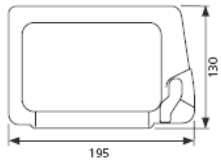

WP201 Twin Gang Switched Socket.

Twin gang switched socket in a IP66 protective housing with multiple replaceable cable entry knock-outs. Suitable for all BS 13amp plugs.

- 13 amp twin gang switched.
- 6 x 20mm cable entries.
- Earth terminal and loop terminal in back box.
- Complies with BS1363.
- IP66 weatherproof rating.
- Impact resistant housing.
- Locking boss feature.

Click model to rotate

Close Lid

Open Lid

WP203 Combined Twin Gang Isolated Timer & Socket.

- 6 x 20mm cable entries.
- Earth terminal and loop terminal in back box.
- Complies with BS1363.
- Suitable for all BS 13 amp plugs.
- Switches ON and OFF at preset times.
- Easy to use captive segment dial.
- 15 minute switching interval which can be increased in 15 minute steps.
- Manual override.
- Up to 48 ON & OFF programmes daily.
- IP66 weatherproof rating.
- Impact resistant housing.
- Locking boss feature.
- Mains isolator switch to isolate supply before lid can be opened.

TOP TIP

Ideal for outdoor security lighting and greenhouse heaters.

Click model to rotate

Close Lid

Open Lid

WP202 Twin Gang Isolated Switched Socket.

- 13 amp twin gang switched.
- 6 x 20mm cable entries.
- Earth terminal and loop terminal in back box.
- Complies with BS1363.
- Mains isolator switch to isolate supply before lid can be opened.
- IP66 weatherproof rating.
- Impact resistant housing.
- Locking boss feature.