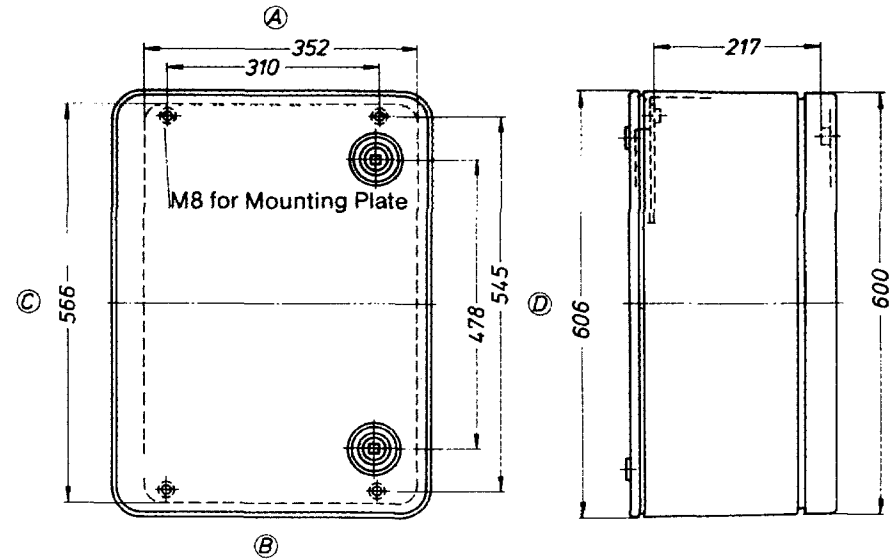

Type 2140 60

Protection IP 65/DIN 40050
Colour RAL 7032 Grey
Weight, empty 7,3 kg

Empty cabinet with

Triangular headed locks	21.406003
Square headed locks	21.406004
Locking handle	21.406002
Handle	21.406001
Double Ward Lock	21.406007
Daimler-Benz lock	21.406006
Triangular headed locks and window	22.406003
Square headed locks and window	22.406004
Locking handle and window	22.406002
Handle and window	22.406001

Double Ward lock and window	22.406007
Daimler-Benz lock and window	22.406006

Accessories (separate)

Triangular key	10094310
Square key	10094311
Mounting plate for 400 x 600 mm	10051257
External mounting brackets, 1 set	10052009
Caps for fastening through cabinet floor, 4 pieces	10094351