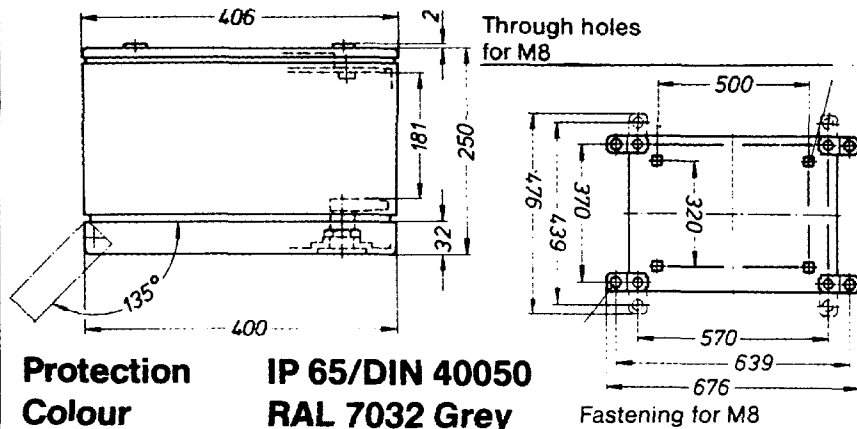

Type 2140 60

Protection IP 65/DIN 40050
Colour RAL 7032 Grey
Weight, empty 7,3 kg

Empty cabinet with

Triangular headed locks	21.406003
Square headed locks	21.406004
Locking handle	21.406002
Handle	21.406001
Double Ward Lock	21.406007
Daimler-Benz lock	21.406006
Triangular headed locks and window	22.406003
Square headed locks and window	22.406004
Locking handle and window	22.406002
Handle and window	22.406001

Double Ward lock and window	22.406007
Daimler-Benz lock and window	22.406006

Accessories (separate)

Triangular key	10094310
Square key	10094311
Mounting plate for 400 x 600 mm	10051257
External mounting brackets, 1 set	10052009
Caps for fastening through cabinet floor, 4 pieces	10094351