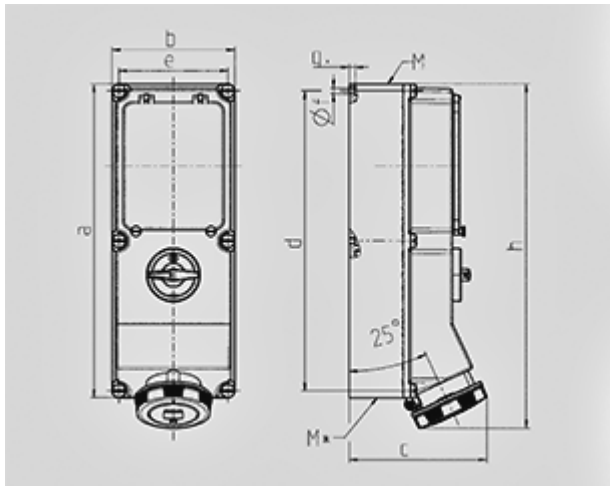

**Wall mounted socket - Part no. 24207**

- SoftCONTACT
- switched
- with mechanical DUO-interlock
- fused
- with 1 RCD (0.03 A)

Protection type	IP 67
Ampere	63 A
Poles	3p
Voltage	230
Hertz	50-60Hz
Contact	standard
Connection technology	Screw terminals

Std. Pack. 1 Qty.

Drawing	Amp.	63		
		Poles		
1 MB 620		3	4	5
Dim. in mm	a	460	460	460
	b	180	180	180
	c	202	202	202
	d	440	440	440
	e	160	160	160
	f	8,1	8,1	8,1
	g	8	8	8
	h	505	505	505
	M	40	40	40
	M*	2x40	2x40	2x40
Max. cable diam. (mm)		27	27	27
Terminal for cond. cross section (mm <sup>2</sup> ) min.-max.		6	6	6
		-25	-25	-25