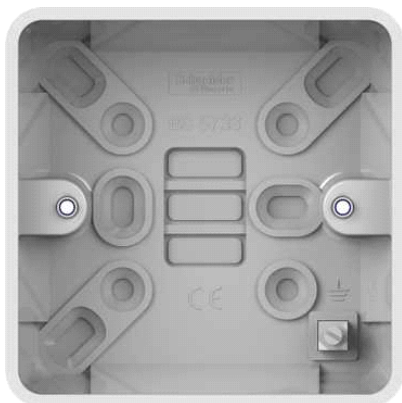

## GGBL9125S

Lisse white moulded - surface pattress box - 1 gang - white - 25mm

### Main

Range	Lisse
Aesthetic name	White moulded
Product or component type	Pattress box
Colour tint	White
Quantity per set	Set of 1

### Complementary

Device mounting	Surface
Mounting support	Wall mounted
Number of gangs	1 gang
Cable entry	Knock-outs
Fixing mode	By screws
Material	Urea (carbamide)
Type of packing	Bag
Type of installation	Indoor
Depth	87.4 mm
Width	87.4 mm
Height	30 mm
Product weight	0.074 kg