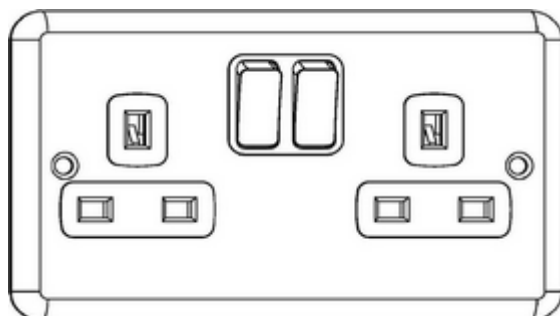

Socket Outlets

Chrome and Satin Chrome

Description

The elegantly styled Deta Decorative range is easy to install, with coloured terminals, clear white terminal markings and is supplied in individual display boxes.

Features

- black or white inserts available
- metal capped rocker versions
- only one size 4mm screwdriver needed
- recessed earth bar
- captive and backed out terminals
- 2 earth terminals on 2 gang sockets
- clear white terminal markings
- colour coded terminals
- top facing terminal screws
- terminals have large lead-ins
- 25 year guarantee

prefix with finish

chrome	CH
satin chrome	SC
white or black inserts	W or B

Technical Specification

voltage rating	250Vac
current Rating	13A per outlet
contact gap	3mm

no user serviceable parts

Back Boxes

minimum recommended depth