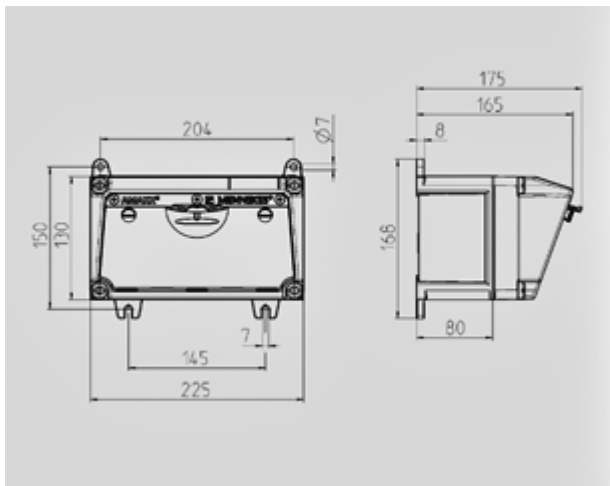

AMAXX® combination unit - Part no. 910214

- not wired
- enclosure and insert made of AMAPLAST®

Protection type IP 44
Fitted with 2 CEE 16 A, 3 p, 4 h, 110-130 V
Pre-fuse max. 16 A
InA 16 A
RDF 1
Enclosure size 130 x 225 mm (H x W)

**Drawing 1 MB 531**

Depth dimensions at various fittings.

Sockets	Degrees	Depth
SCHUKO®16A, 230 V	IP 44	175 mm
	IP 67	194 mm
CEE 16A, 3p, 230V	IP 44	204 mm
	IP 67	205 mm
CEE 16A, 5p, 400V	IP 44	209 mm
	IP 67	213 mm
CEE 32A, 5p, 400V	IP 44	221 mm
	IP 67	227 mm
CEE 63A, 5p, 400V	IP 44	248 mm
	IP 67	248 mm

Cable entries: closed for cut out. 2 x M 25 each on top and bottom, 2 x M 20 each on top and bottom for cut out.