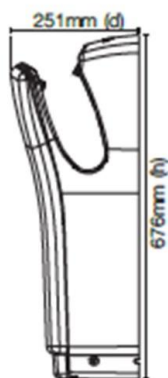

Dimensions

- 300(w) x 676(h) x 251(d) mm

Available in White

| Product Reference | Finish | Model | Cat. No |
|-------------------|--------|-------|----------|
| Autodry Hands In | White | AH11 | 56752201 |