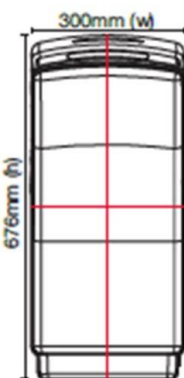

Dimensions

- 300(w) x 676(h) x 251(d) mm

Available in White

| Product Reference | Finish | Model | Cat. No |
|-------------------|--------|-------|----------|
| Autodry Hands In | White | AH11 | 56752201 |