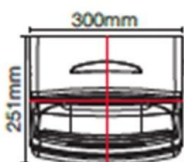

Dimensions

- 300(w) x 676(h) x 251(d) mm

Available in White

| Product Reference | Finish | Model | Cat. No |
|-------------------|--------|-------|----------|
| Autodry Hands In | White | AH11 | 56752201 |