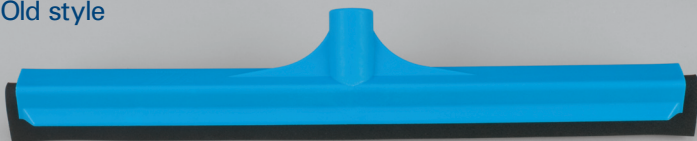

Improved Fixed Head Squeegee

Blade refills
now available

Squeegee	Old Model Number	New Model Number
Bench	4767	7751
16"	7080	7752
20"	7082	7753*
24"	7084	7754*
28"	7086	7755

Add fifth digit to indicate color. (2=green, 3=blue, 4=red, 5=white, 6=yellow) *Available in Black

Blade Refill	Old Squeegee	New Squeegee
Bench	N/A	77719
16"	54030	77729
20"	55030	77739
24"	56030	77749
28"	57030	77759

Please note: Old refill blades do not work with new squeegees and vice versa.

Old style

Please note: Old refill blades do not work with new squeegees and vice versa. However, the old refill blades will be available indefinitely.

New style refill blade with finger grip. Blades are easily removed and replaced.

- Durable, one-piece molded head
- Blades held in place with locking cassette
- Easy to replace refill blades with special finger grip
- Polypropylene head is easy to sanitize
- Double splash guard for push and pull applications
- Molded reverse edge scraper
- Works with all Remco/Vikan European-thread handles
- Made from FDA-approved materials
- Withstands temperatures up to 212° F/100° C
- Available in five colors