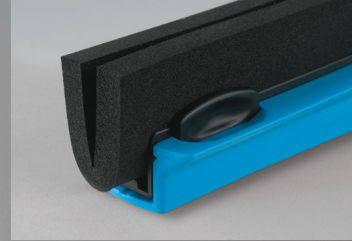

Improved Fixed Head Squeegee

Blade refills
now available

Squeegee	Old Model Number	New Model Number
Bench	4767	7751
16"	7080	7752
20"	7082	7753*
24"	7084	7754*
28"	7086	7755

Add fifth digit to indicate color. (2=green, 3=blue, 4=red, 5=white, 6=yellow) *Available in Black

Blade Refill	Old Squeegee	New Squeegee
Bench	N/A	77719
16"	54030	77729
20"	55030	77739
24"	56030	77749
28"	57030	77759

Please note: Old refill blades do not work with new squeegees and vice versa.