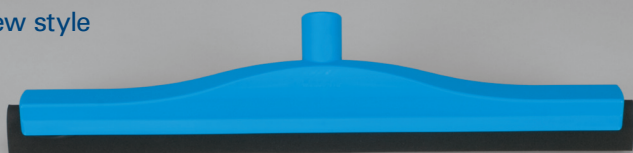

Please note: Old refill blades do not work with new squeegees and vice versa. However, the old refill blades will be available indefinitely.

New style