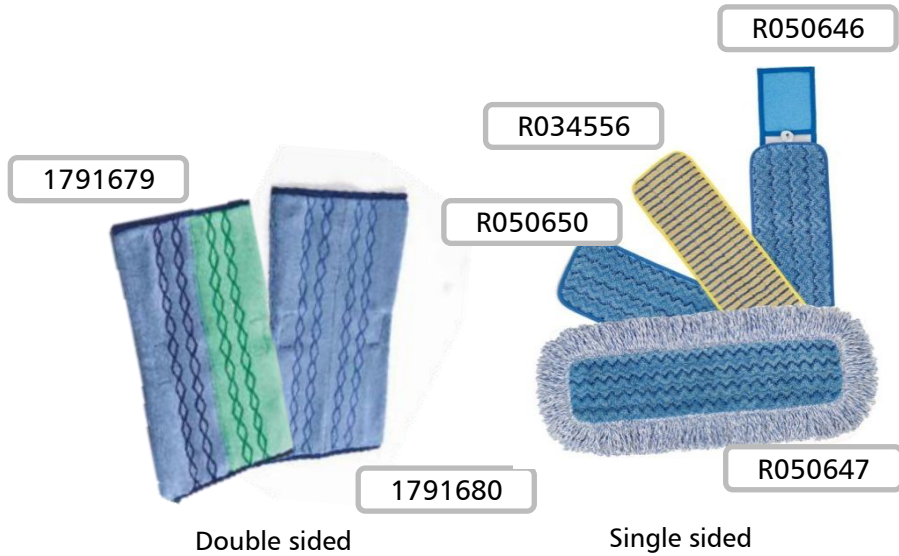

QUICK-CONNECT SYSTEM

40 cm Aluminium Frame included.

ON-DEMAND DELIVERY

Press the trigger handles to dispense three streams of cleaning solution behind the mop (non-atomising for greener cleaning).

Also available in grey

RUBBERMAID PULSE™ FLOOR CLEANING SYSTEM

ACCESSORIES

Now also with Double-Sided Folding Frame.
Clean twice the area with the most productive floor cleaning system

Choose from a variety of best-in-class Microfibre Mops to customise the system to any kind of use.