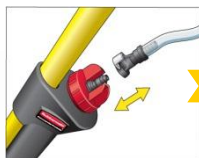

RUBBERMAID PULSE™ FLOOR CLEANING SYSTEM

PRODUCT DESCRIPTION

FGQ96958YL00 RUBBERMAID PULSE™ MOPPING KIT

Includes:

Trigger Handle with Fluid Reservoir and one 40 cm Aluminium Frame

TWO REFILLING OPTIONS

LARGE REFILL OPENING

Reservoir features a wide refill port for easy manual refilling.

CLEAN CONNECT™ CAP

In combination with a Pulse™ Caddy FGQ966000000 to clean up to 1000 m².

Designed to be securely transported in Rubbermaid Cleaning Carts for efficient on-the-go refills.

FGQ966000000 – PULSE™ CADDY

NON-SLIP TIP

When placed against a wall this tip helps prevent the handle from sliding and falling.

TRIGGER HANDLE

Red ergonomic trigger handle dispenses three streams of Cleaning solution with each press. One-handed operation. Helps reducing RSI (Repetitive Stress Injuries).