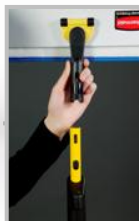

FGQ966000000 – PULSE™ CADDY

NON-SLIP TIP

When placed against a wall this tip helps prevent the handle from sliding and falling.

TRIGGER HANDLE

Red ergonomic trigger handle dispenses three streams of Cleaning solution with each press. One-handed operation. Helps reducing RSI (Repetitive Stress Injuries).

QUICK-CONNECT SYSTEM

40 cm Aluminium Frame included.

ON-DEMAND DELIVERY

Press the trigger handles to dispense three streams of cleaning solution behind the mop (non-atomising for greener cleaning).

Also available in grey