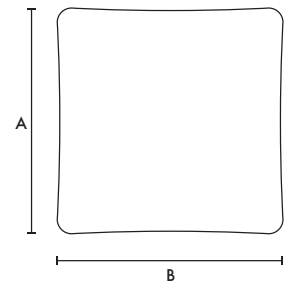

Dimensions (mm)

A	B	C	D	E	FØ
159	159	123	43	80	99

Weight 0.7kg

Performance

Model	l/s	Watts	Sound dB(A) @ 3m
VASF100 - low speed	15	4.3	16
VASF100- high speed	21	6.8	28