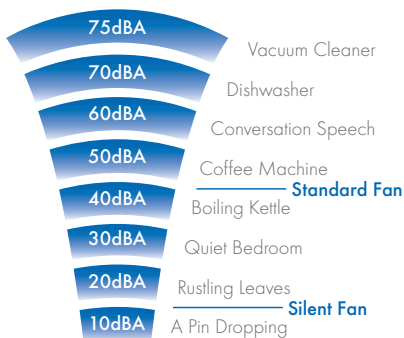

the **ELECTRICAL**
industry awards
WINNER 2012

Silent Fan 100

Axial Bathroom/ Toilet Fans

Features & Benefits

- Silent intermittent bathroom fan with two speeds selectable at installation
- Stylish discrete design
- Back draught shutters included
- High efficiency motor
- 2 year guarantee
- IP44 rated
- Standard thermal overload protection on motor
- Suitable for wall, ceiling, window and panel mounting
- Meets current Building Regulations Approved Document F and L

Silent 100 Axial Bathroom/Toilet Fans

The quietest bathroom fan on the market. The VASF100 provides stylish and silent ventilation without compromising on performance.

Models

VASF100B

1 of 2 speeds selectable at installation. 100mm bathroom / toilet fan with back draught shutter.

Stock Ref

446658

VASF100T

(Timer)

1 of 2 speeds selectable at installation. 100mm bathroom / toilet fan with back draught shutter and overrun timer adjustable between 5 and 30 minutes.

Stock Ref

446659

Window Kit