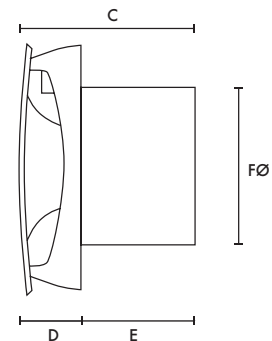

Dimensions (mm)

A	B	C	D	E	FØ
159	159	123	43	80	99

Weight 0.7kg

Performance

Model	l/s	Watts	Sound dB(A) @ 3m
VASF100 - low speed	15	4.3	16
VASF100- high speed	21	6.8	28