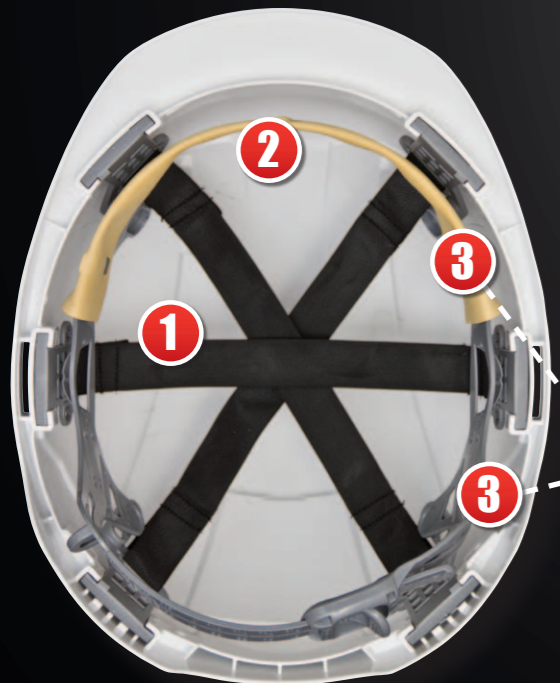

EVO Lite®

THE LIGHTEST SAFETY HELMET AVAILABLE IN THE UK

The EVO Lite® is extremely lightweight, weighing in at under 300g, around 20% lighter than a standard safety helmet. The low weight coupled with the new supreme comfort harness and unique 1-2-3 point rear harness depth settings ensure a perfect, comfortable fit for all head sizes. Performing above the EN397 standard thanks to its ABS lightweight shell and cutting edge design developed by the JSP R&D team responsible for EVO8® the world's strongest industrial safety helmet.

FULL RANGE OF SUREFIT™ ACCESSORIES AVAILABLE

1-2-3 POINT DEPTH SETTINGS • EASY TO USE • SECONDS TO ADJUST

APPLICATIONS

- ✓ LITE CONSTRUCTION
- ✓ LITE INDUSTRIAL
- ✓ LITE ENGINEERING
- ✓ LITE TELECOMS
- ✓ LITE MANUFACTURING
- ✓ LITE HIGHWAY
- ✓ LITE ELECTRICAL
- ✓ LITE MAINTENANCE

- 1 Supreme Comfort**
Weighing just 300g with a 6 point Terylene cradle harness system offering unrivalled comfort without compromising performance.
- 2 Deluxe Sweatband**
Egyptian cotton core with porous PU coating for maximum sweat absorption. PH neutral, dermatologically tested.
- 3 Precision Fitting**
Never before has such a precise fit been attainable on an industrial safety helmet, using the unique 1-2-3 point harness depth settings - 1 for smaller heads, 2 for medium size heads, 3 for large size heads.
- 4 Universal Accessories Slots**
Enables firm fitting of a range of 'Surefit™' safety visors, and ear defenders.
- 5 Ventilation Option**
Side and rear ventilation for optimum air movement inside the shell, reducing helmet temperatures by an average 2-3 degrees.
- 6 Branding**
Our largest logo print area yet! Increasing brand and workforce recognition.

CODE	DESCRIPTION
AEJ030-001-100	Contour Helmet Mounted Ear Defenders - Black
AEJ030-000-500	Contour Helmet Mounted Ear Defenders - Blue
ANV000-001-108	Surefit™ Visor Carrier
ANX060-230-000	Surefit™ "Contour" 20cm Unbound Polycarb Visor
AHV000-500-000	Deluxe Chin Strap