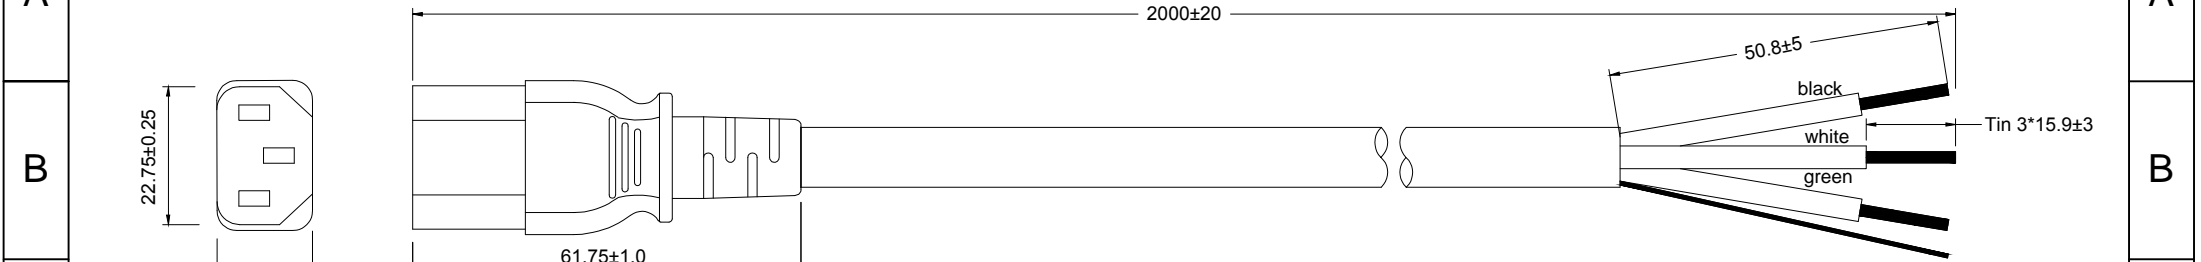

1 2 3 4 5 6 7

A A

B B

C C

Material:
 SJT 3*18AWG(0.824MM²) VW-1 shielded,60° 300V
 Jacket color: black
 E-green,L-black,N-white

Electrical:
 100% open &short testing
 Insulation Resistance: 100M ohm(min.)
 Voltage:500V DC/1 Min.

E E

F F

F F

RoHS compliant
 Unit: mm

Scale	FREE					Date	Name	Customer-No.	
TOLERANCE						Drawn	19.09.2014	Jessy	
						Approved	19.09.2014	Jessy	
DIM	TOL	①	Update drawing	17.11.2014	Jessy			ASSMANN WSW-No. AK500-OE-9-2	
		②	Drawn	19.09.2014	Jessy			Drawing-No. ASS 7231 CA	rev01
Angle	TOL	Id.	Modification	Date	Name			Replace	Sheet