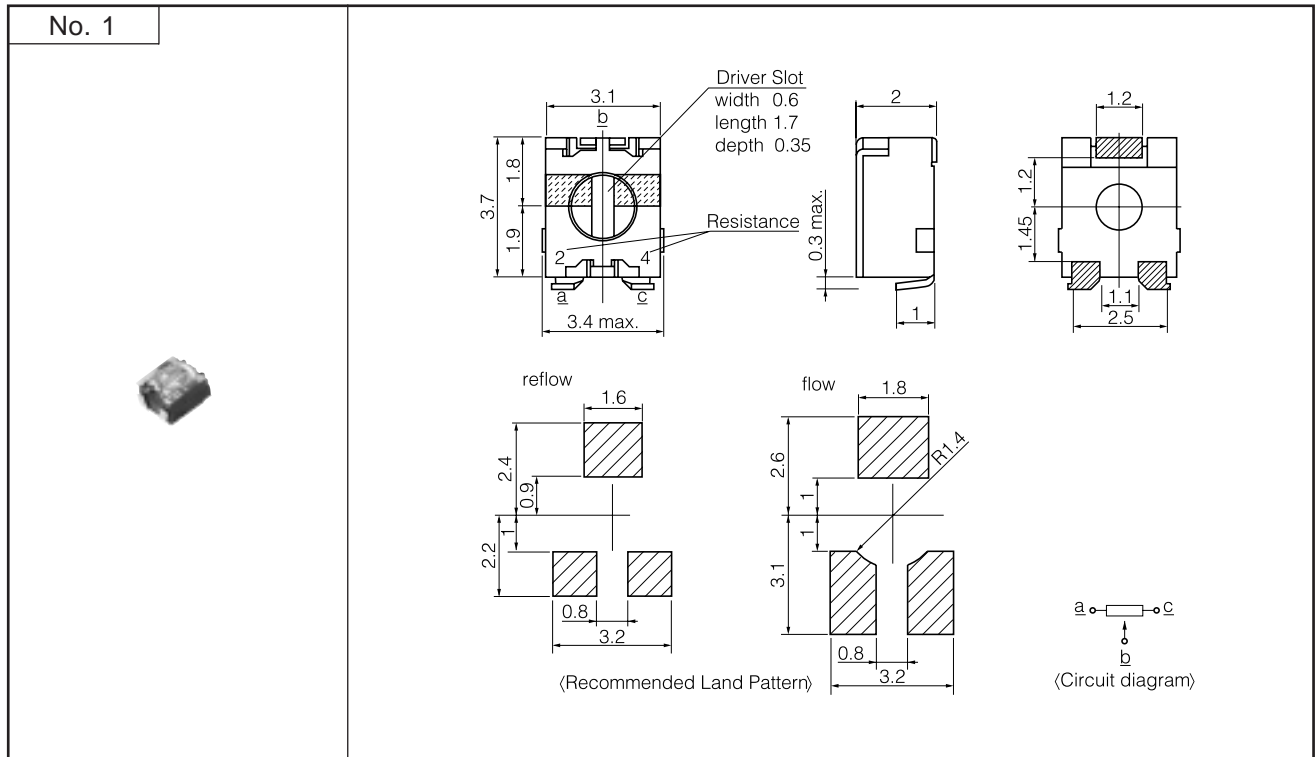

■ Dimensions in mm (not to scale)

● 3-terminal, Filmless Sealed EVM7J

Note: Mounting not possible after trimming knob has been rotated.

● 3-terminal, Filmless Sealed for Automatic Trimming Adjustment EVM7L

Note: Mounting not possible after trimming knob has been rotated.