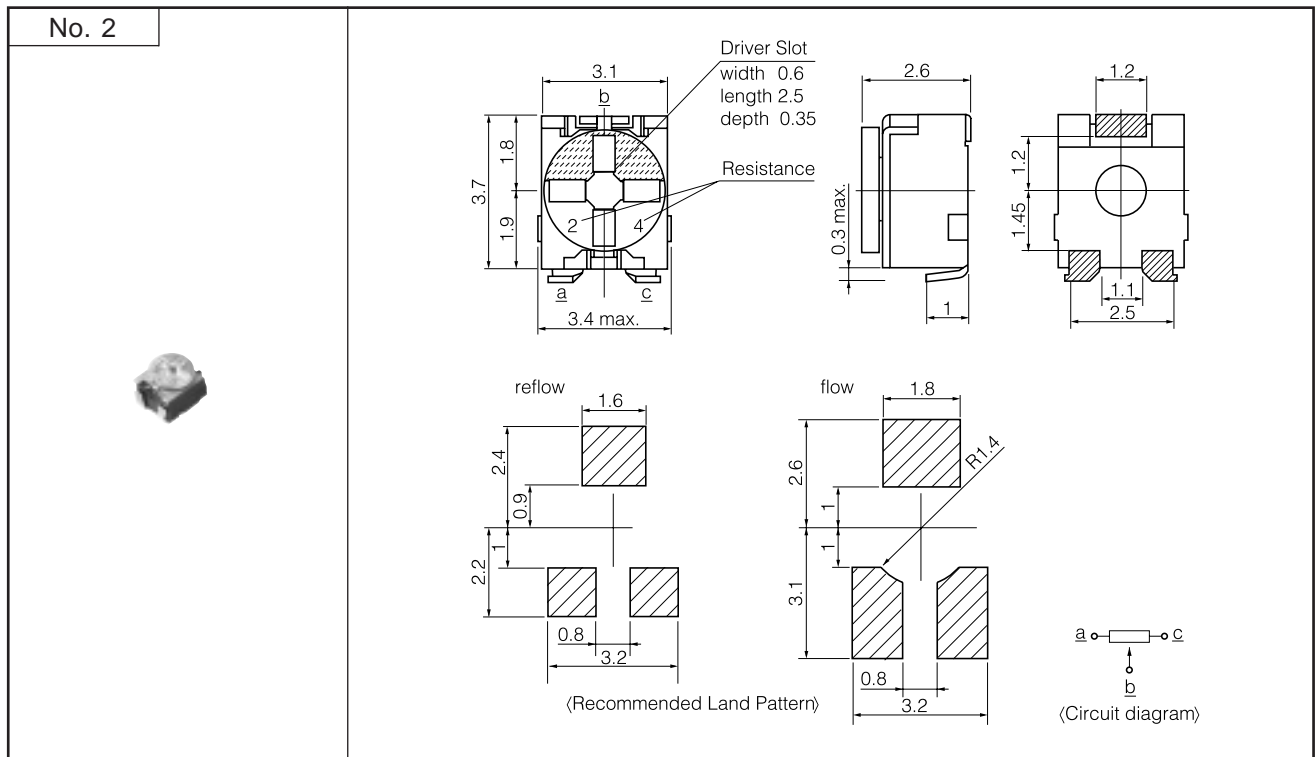

■ Dimensions in mm (not to scale)

● 3-terminal, Filmless Sealed EVM7J

Note: Mounting not possible after trimming knob has been rotated.

● 3-terminal, Filmless Sealed for Automatic Trimming Adjustment EVM7L

Note: Mounting not possible after trimming knob has been rotated.