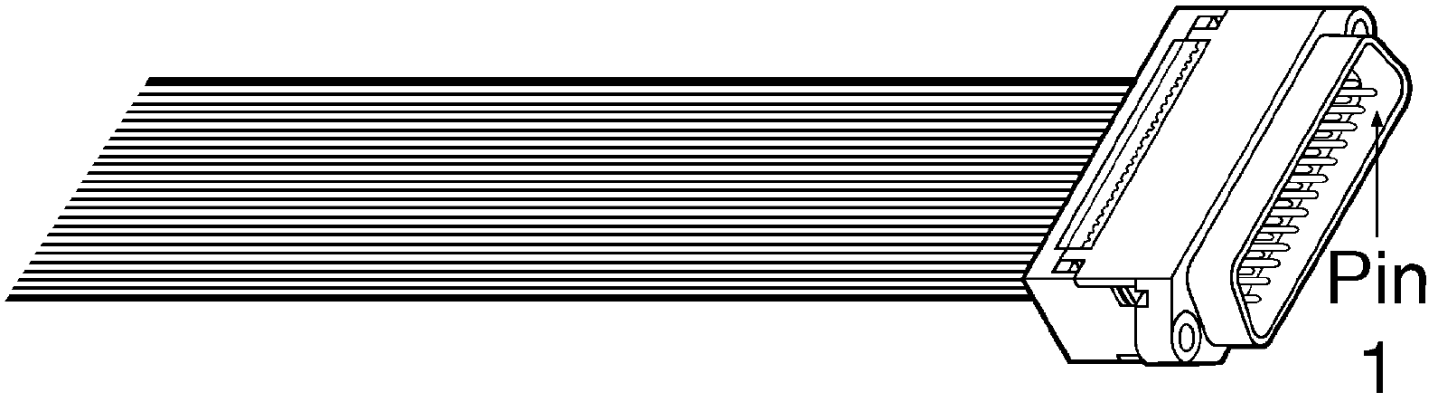

D-Subminiature Connectors

Single Ended — Male

Digi-Key® Custom Cable Assemblies Available
Call Digi-Key

Also available in the following version:

Metal Face Connector – [Single Ended - Male](#)

C7PX□-□□□□□-ND