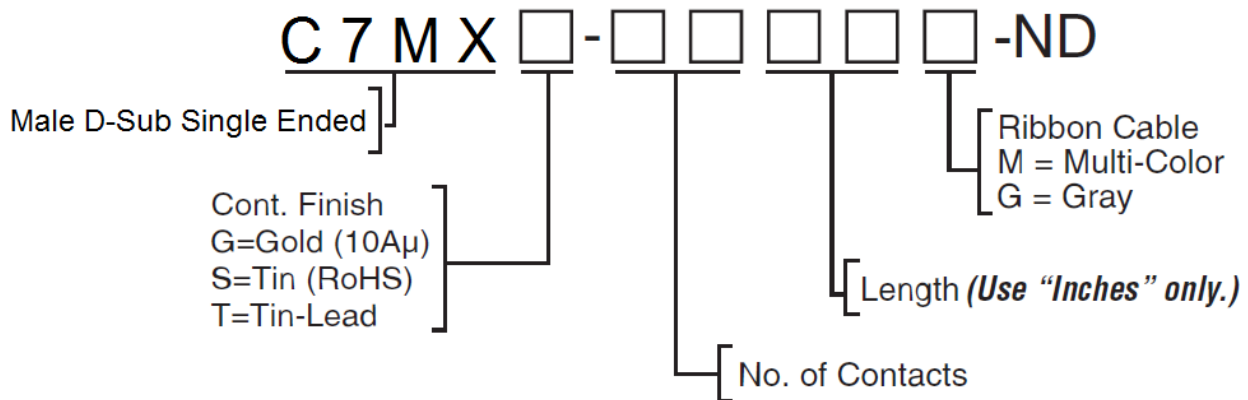

D-Subminiature Connectors

Single Ended — Male

Digi-Key® Custom Cable Assemblies Available
Call Digi-Key

Also available in the following version:

Metal Face Connector – [Single Ended - Male](#)

C7PX□-□□□□□-ND