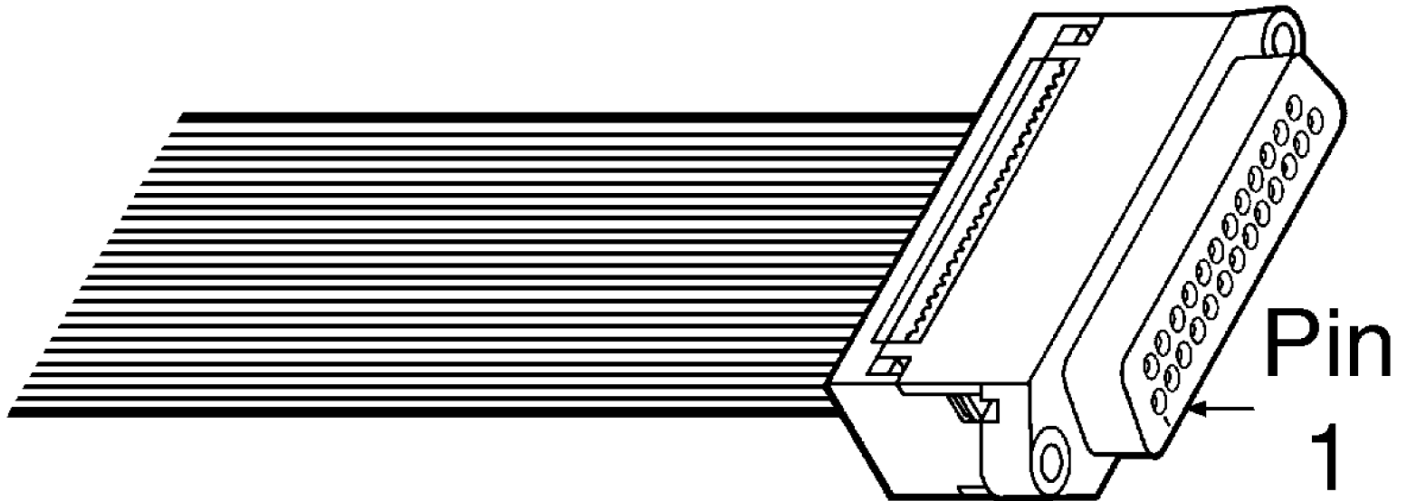

D-Subminiature Connectors

Single Ended — Female

Digi-Key® Custom Cable Assemblies Available
Call Digi-Key

Also available in the following version:

Metal Face Connector – [Single Ended - Female](#)

C7SX□-□□□□□-ND