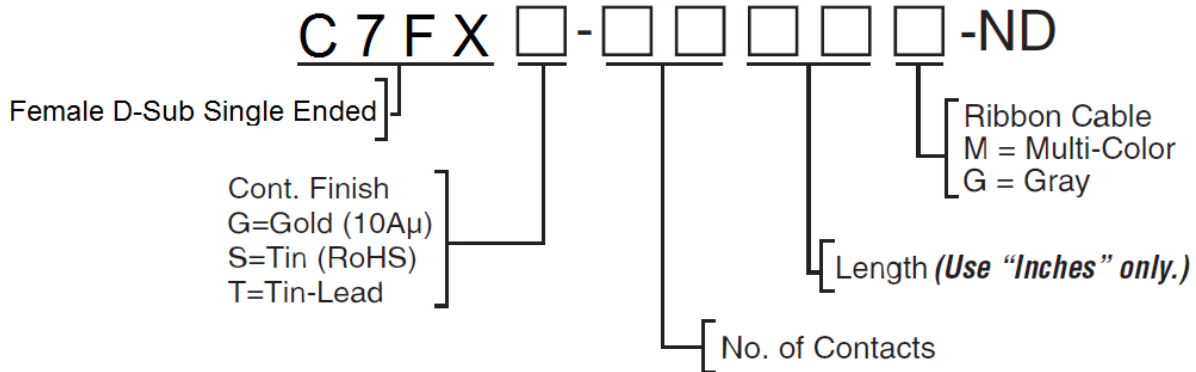

D-Subminiature Connectors

Single Ended — Female

Digi-Key® Custom Cable Assemblies Available
Call Digi-Key

Also available in the following version:

Metal Face Connector – [Single Ended - Female](#)

C7SX□-□□□□□-ND